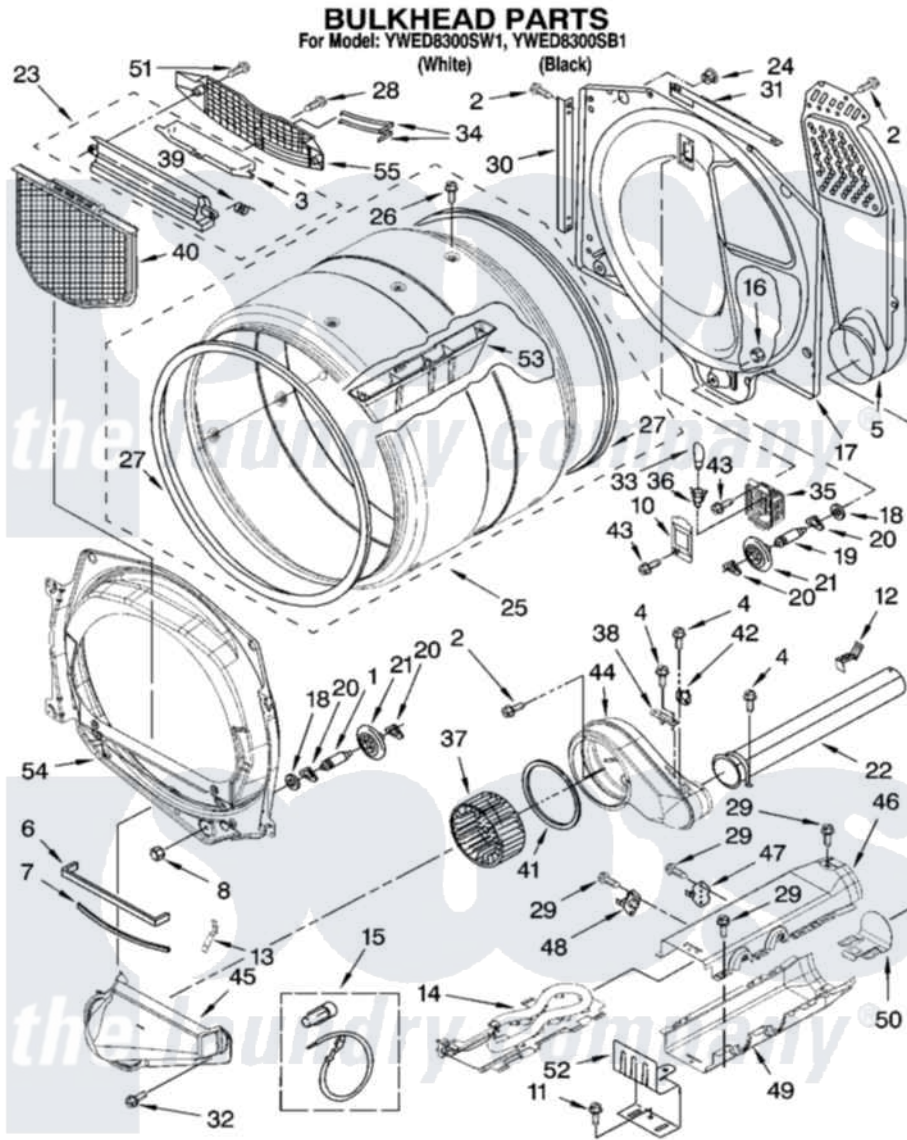

# Whirlpool YWED8300SB1 03 - BULKHEAD PARTS

W10159743

5

Whirlpool Residential Whirlpool YWED8300SB1 Dryer Parts Parts Diagram 03 - BULKHEAD PARTS  
 Click on the part number to view part

Item	Original Part Number	Replaced By	Status	Part Description
1	8575324	<a href="#">W10359271</a>		Shaft, Drum Roller Threads
2	3390647	<a href="#">488729</a>		Screw
3	<a href="#">W10153413</a>			Door, Lint Screen
4	8533971	<a href="#">90767</a>		Screw, 8A X 3/8 HeX Washer Head Tapping
5	697354	<a href="#">3387911</a>		Duct-Air
6	<a href="#">697813</a>			Seal, Outlet Housing
7	697814	<a href="#">697813</a>		Seal, Outlet Housing
8	3934666	<a href="#">W10080210</a>		Nut, 3/8 X 16
10	3402841	<a href="#">8532165</a>		Lens, Drum Light
11	<a href="#">693995</a>			Screw, Hex Head
12	<a href="#">8572105</a>			Retainer, Toe Panel
13	<a href="#">8066208</a>			Clip-Exhaust
14	<a href="#">8544771</a>			Heater Element
15	<a href="#">279457</a>			Wire Kit, Terminal
16	W10001120	<a href="#">W10080190</a>		Nut, 3/8-16
17	<a href="#">8520836</a>			Bulkhead, Rear