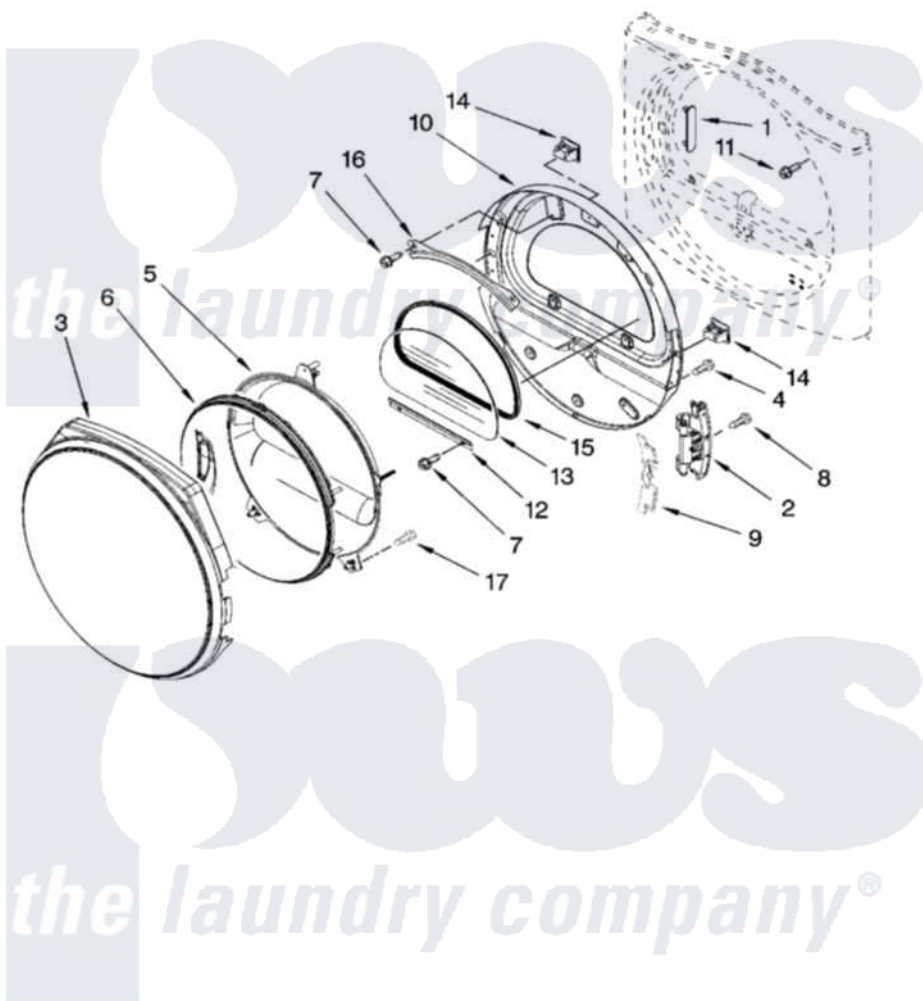

Whirlpool YWED8300SB1 04 - DOOR PARTS, OPTIONAL PARTS (NOT INCLUDED)

DOOR PARTS
 For Model: YWED8300SW1, YWED8300SB1
 (White) (Black)

W10159743

7

Whirlpool [Residential Whirlpool YWED8300SB1 Dryer Parts](#) Parts Diagram 04 - DOOR PARTS, OPTIONAL PARTS (NOT INCLUDED)

[Click on the part number to view part](#)

Item	Original Part Number	Replaced By	Status	Part Description
1	8565119			Label, Hinge Hole Cover
2	8578887			Door Hinge Assembly
3	8571836			Door Ring
"	W10129706			Door Ring
4	8534044			Screw, 8-18 X 1/2
5	W10108900			Door Intermediate Stationary
"	W10129704			Door Intermediate Stationary
6	W10044180			Door Intermediate Stationary
7	3393258	3373329D		Screw
8	W10017850	280203		Screw-Kit
9	8571839			Cover, Hinge
"	W10129722			Cover, Hinge
10	8578933	W10164062		Door Assembly
11	355515			Screw, 8-18 X 11/16
12	8519354			Retainer-Window