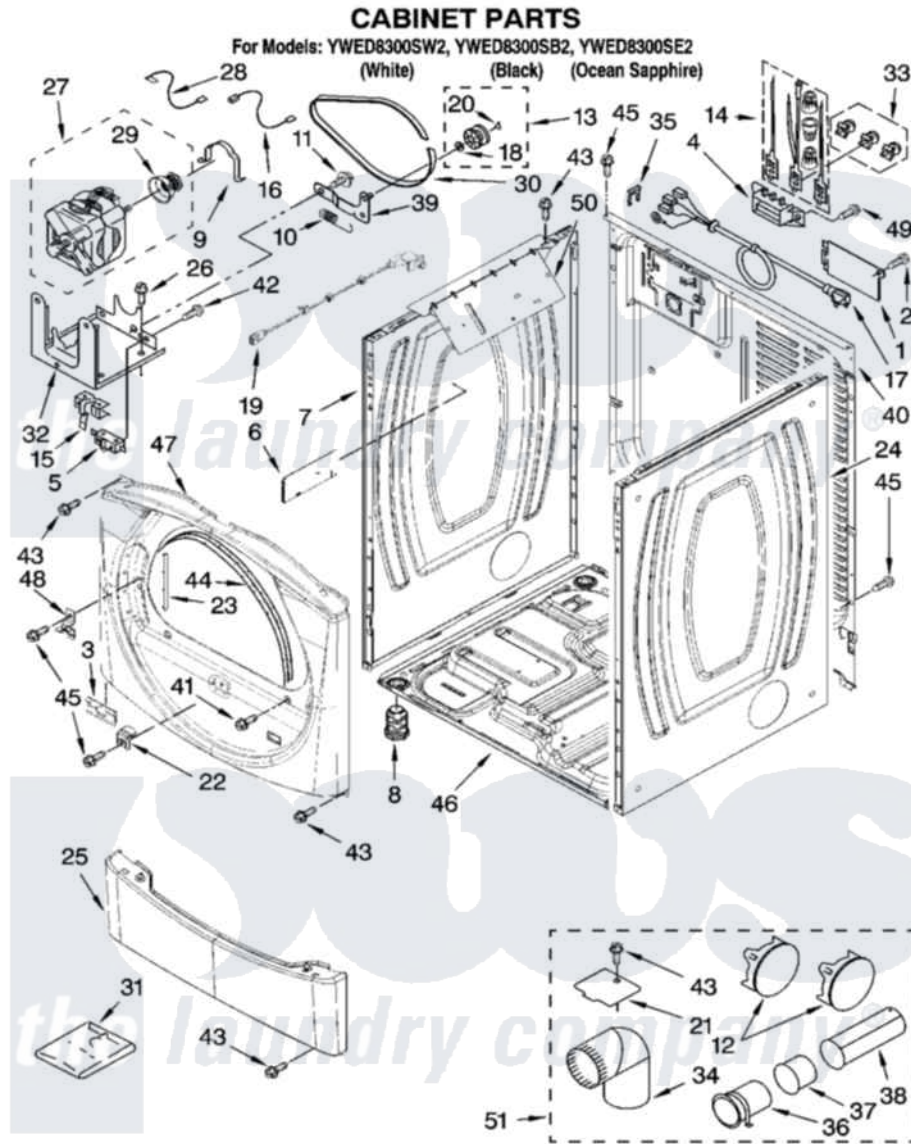

Whirlpool YWED8300SB2 02 - CABINET PARTS

W10180508

3

Whirlpool [Residential Whirlpool YWED8300SB2 Dryer Parts](#) Parts Diagram 02 - CABINET PARTS
Click on the part number to view part

Item	Original Part Number	Replaced By	Status	Part Description
1	8576583	W10119283		Cover, Terminal Block
2	3390814	90767		Screw, 8A X 3/8 HeX Washer Head Tapping
3	8519459			Clip, Toe Panel
4	3397659			Block, Terminal
5	3394881	279782		Switch-Lid
6	W10111606			Board, Control
7	8565054			Panel, Side
"	W10112962			Panel, Side
"	W10174558			Panel, Side
8	3392100	49621		Feet-Leveling
"	279810			Foot-Optional
9	W10121316			Plug, Multivent
10	3387374			Spring, Idler
11	3389420			Retainer-Idler 1/4-20 X 1/16
12	697750	W10470674		Dryer Exhaust Kit
"	3388309	W10470674		Dryer Exhaust Kit