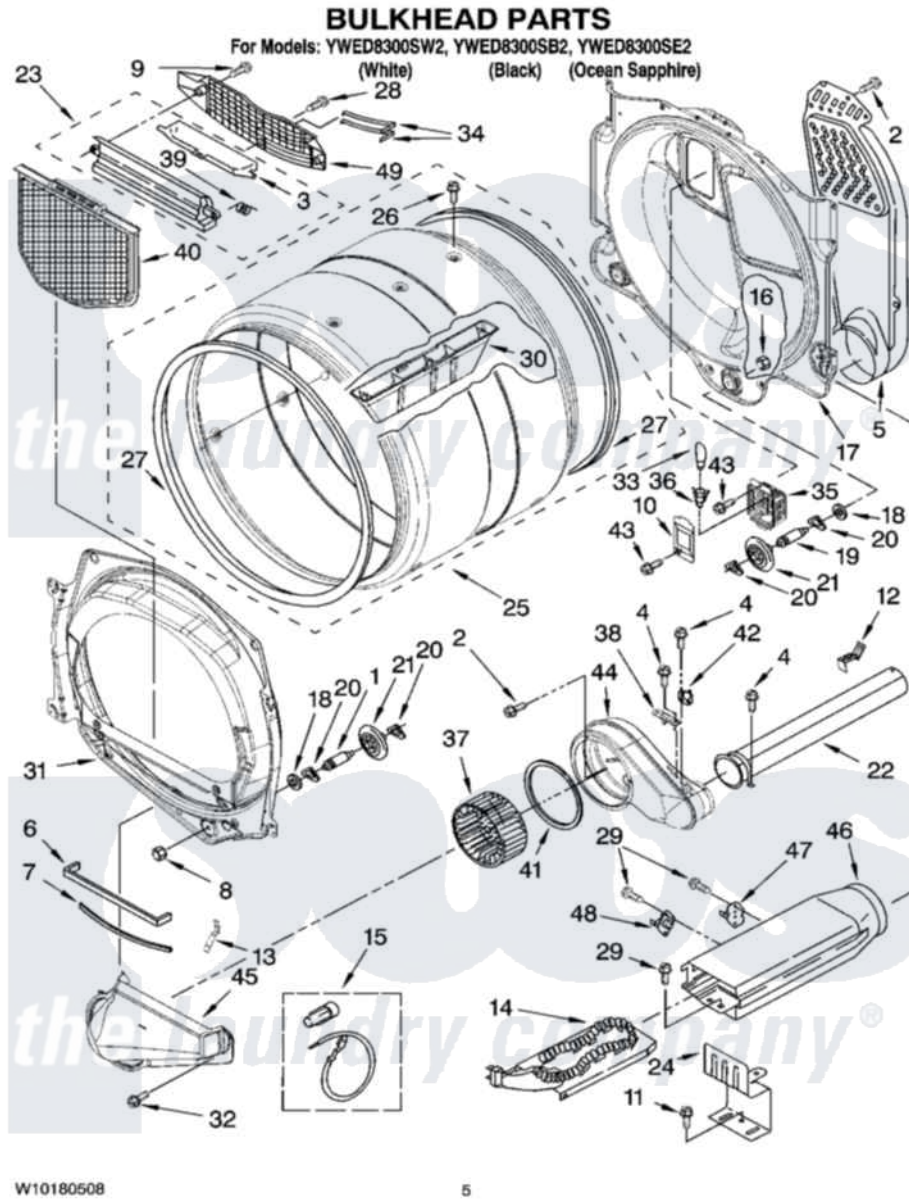

Whirlpool YWED8300SB2 03 - BULKHEAD PARTS

Whirlpool Residential Whirlpool YWED8300SB2 Dryer Parts Parts Diagram 03 - BULKHEAD PARTS
Click on the part number to view part

Item	Original Part Number	Replaced By	Status	Part Description
1	8575324	W10359271		Shaft, Drum Roller Threads
2	3390647	488729		Screw
3	W10153413			Door, Lint Screen
4	8533971	90767		Screw, 8A X 3/8 Hex Washer Head Tapping
5	697354	3387911		Duct-Air
6	697813			Seal, Outlet Housing
7	697814	697813		Seal, Outlet Housing
8	3934666	W10080210		Nut, 3/8 X 16
9	3387230			Screw, 10-16 X 13/16
10	3402841	8532165		Lens, Drum Light
11	693995			Screw, Hex Head
12	8572105			Retainer, Toe Panel
13	8066208			Clip-Exhaust
14	3387747			Element, Heater
15	279457			Wire Kit, Terminal
16	W10001120	W10080190		Nut, 3/8-16

17	W10080170		Bulkhead, Rear
18	3387459	W10080960	Washer, Support
19	8575325	W10359272	Shaft, Roller Drum Threads
20	690997		Washer, Thrust
21	8536973	W10314173	Support
22	8563728		Exhaust Pipe
23	W10153423		Outlet Grille, Housing Assembly
24	8066099		Bracket, Heater Box
25	W10153420		Complete Drum Assembly
26	W10109200		Screw, Baffle Mounting
27	W10166807	280114	Seal
28	695240	488729	Screw
29	90767		Screw, 8A X 3/8 HeX Washer Head Tapping
30	W10153409		Baffle, Drum
31	8565061		Bulkhead, Front
32	489463		Screw, 8-18 X 1/16
33	3406124	22002263	Lamp
34	3387223		Electrode, Sensor
35	8578825		Bracket, Drum Light
36	W10136369		Socket, Drum Light Assembly
37	697772		Wheel, Blower
38	3392519		Thermal Limiter
39	3394986		Spring, Lint Screen Door
40	W10049370	W10120998	Screen
41	697770		Seal, Cover Plate Blower Housing
42	8577274		Thermostat 295F
43	487909	488729	Screw
44	8544362	W10119255	Housing, Blower
45	8066168	W10128606	Duct-Lint
46	3392537		Box, Heater
47	8318314	279973	Kit, Thermal Cut-Off
48	3391914		Thermostat 295 F
49	W10153412		Grille, Outlet