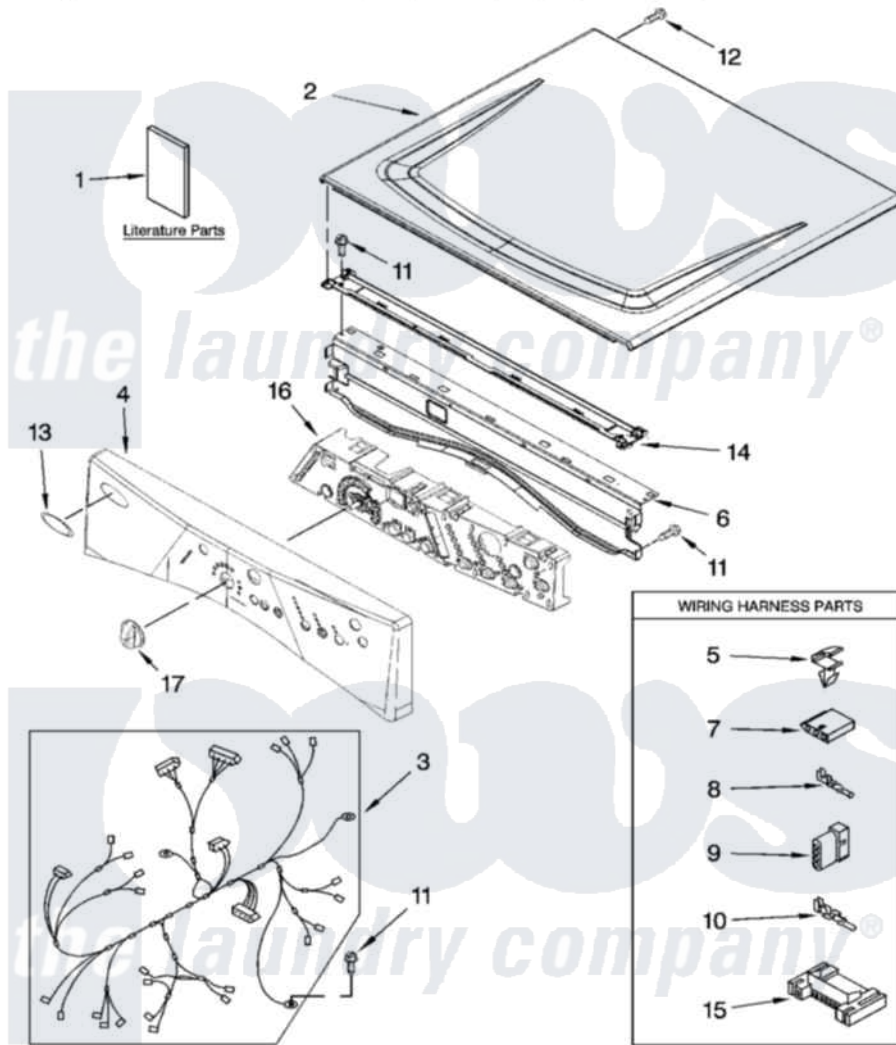

Whirlpool YWED8300SE2 01 - TOP AND CONSOLE PARTS

TOP AND CONSOLE PARTS

For Models: YWED8300SW2, YWED8300SB2, YWED8300SE2
(White) (Black) (Ocean Sapphire)

27" ELECTRIC DRYER

7-08 Printed in U.S.A. (LT) (eeb)

1

Part No. W10180508 Rev. B

Whirlpool [Residential Whirlpool YWED8300SE2 Dryer Parts](#) Parts Diagram 01 - TOP AND CONSOLE PARTS
Click on the part number to view part

Item	Original Part Number	Replaced By	Status	Part Description
1	W10151581		Not Available	Use & Care Guide
"	8578834		Not Available	Tech Sheet
"	8578904		Not Available	Guide, Quick Start
2	8563730	W10336080		Top
"	W10129703			Top
"	W10174561			Top
3	W10202235		Not Available	Harness, Main
4	W10099598			Panel, Console
"	W10099631			Panel, Console
"	W10182077			Panel, Console
5	3394427			Clip-Harness
6	8565237			Bracket, Console
7	353424			Plug, Terminal
8	94614			Terminal
9	3936144			Do-It-Yourself Repair Manuals
10	94613	596797		Terminal

11	3390647	488729	Screw
12	3400238		Screw, 2-28 X 1/2
13	W10117943	8303811	Badge, Assembly
14	8574968		Screw, 10-16 X 1/2
15	3395683		Receptacle, Multi-Terminal
16	8571955		Assembly, User Interface
17	8574974	8574963	Knob, Control
"	W10129067		Knob, Control
"	W10182079		Knob, Assembly