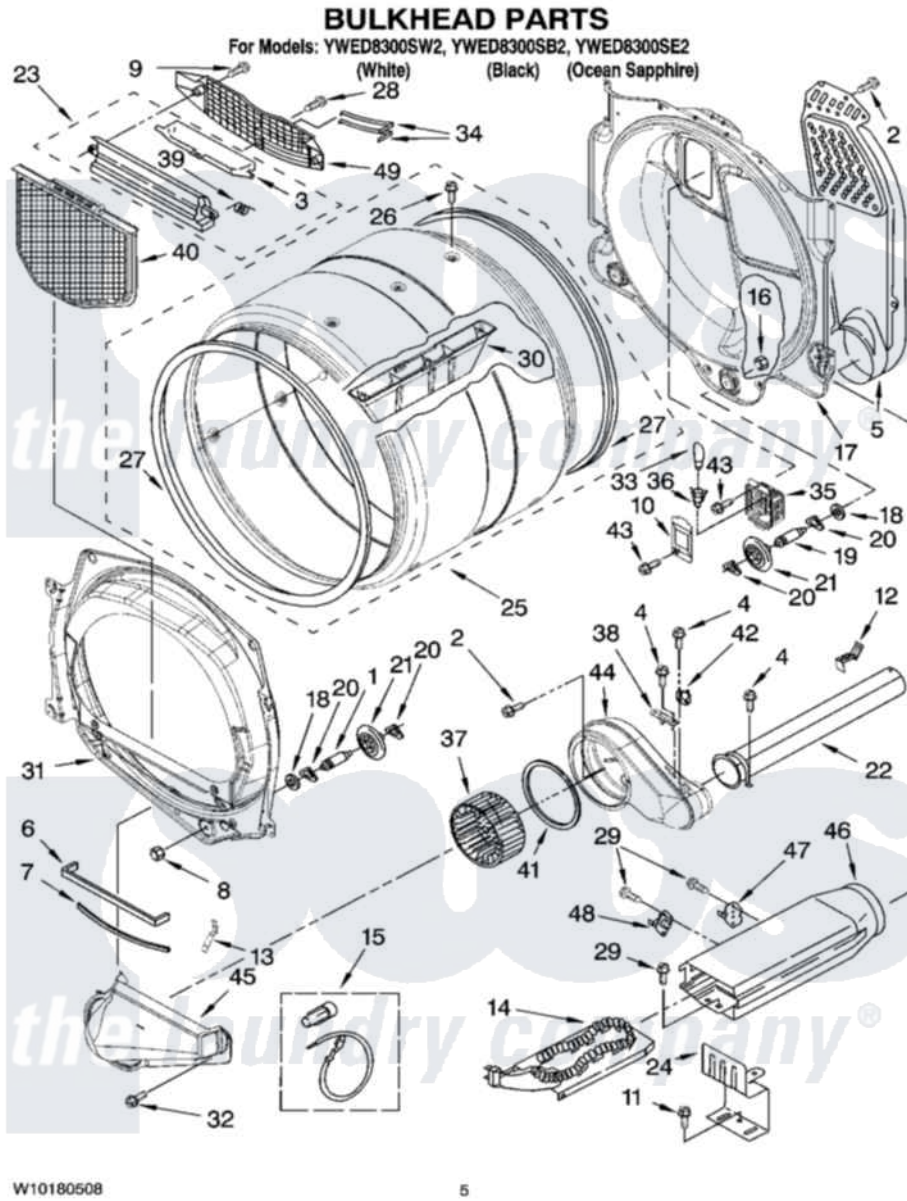

# Whirlpool YWED8300SE2 03 - BULKHEAD PARTS

Whirlpool Residential Whirlpool YWED8300SE2 Dryer Parts Parts Diagram 03 - BULKHEAD PARTS  
Click on the part number to view part

Item	Original Part Number	Replaced By	Status	Part Description
1	8575324	<a href="#">W10359271</a>		Shaft, Drum Roller Threads
2	3390647	<a href="#">488729</a>		Screw
3	<a href="#">W10153413</a>			Door, Lint Screen
4	8533971	<a href="#">90767</a>		Screw, 8A X 3/8 HeX Washer Head Tapping
5	697354	<a href="#">3387911</a>		Duct-Air
6	<a href="#">697813</a>			Seal, Outlet Housing
7	697814	<a href="#">697813</a>		Seal, Outlet Housing
8	3934666	<a href="#">W10080210</a>		Nut, 3/8 X 16
9	<a href="#">3387230</a>			Screw, 10-16 X 13/16
10	3402841	<a href="#">8532165</a>		Lens, Drum Light
11	<a href="#">693995</a>			Screw, Hex Head
12	<a href="#">8572105</a>			Retainer, Toe Panel
13	<a href="#">8066208</a>			Clip-Exhaust
14	<a href="#">3387747</a>			Element, Heater
15	<a href="#">279457</a>			Wire Kit, Terminal
16	W10001120	<a href="#">W10080190</a>		Nut, 3/8-16