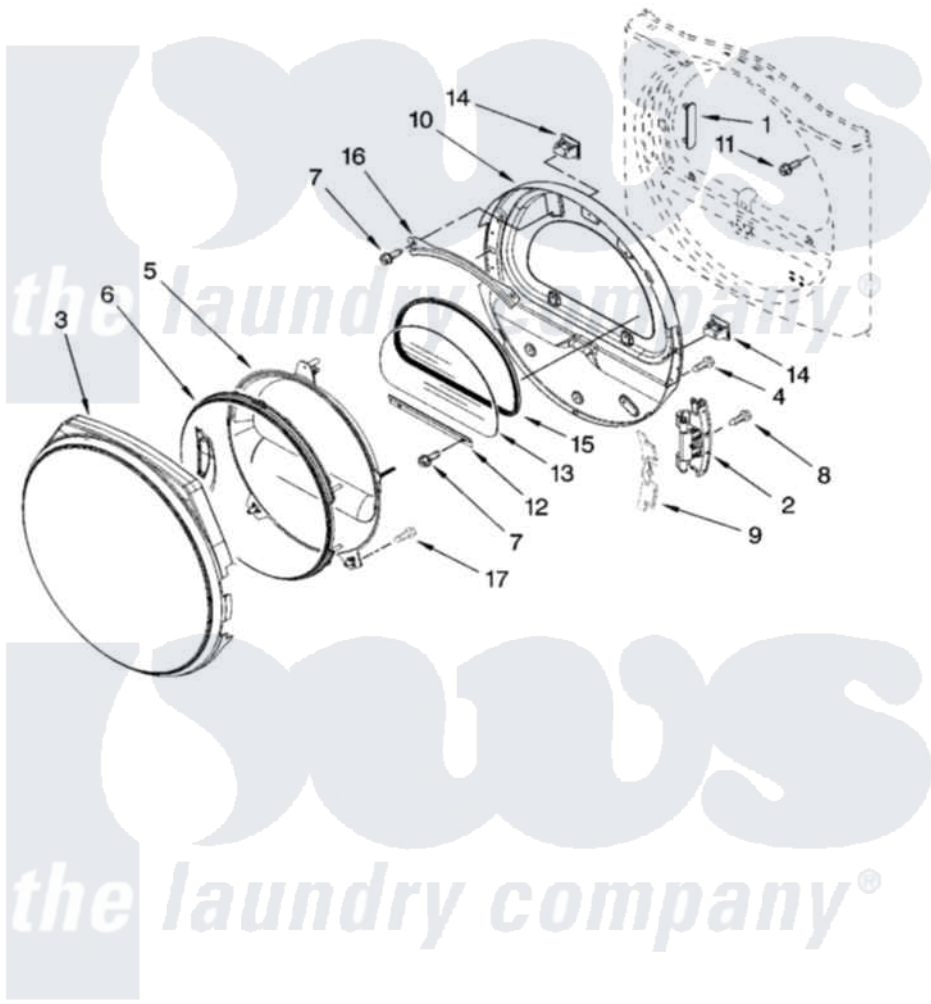

Whirlpool YWED8300SE2 04 - DOOR PARTS, OPTIONAL PARTS (NOT INCLUDED)

DOOR PARTS

For Models: YWED8300SW2, YWED8300SB2, YWED8300SE2
(White) (Black) (Ocean Sapphire)

W10180508

7

Whirlpool [Residential Whirlpool YWED8300SE2 Dryer Parts](#) Parts Diagram 04 - DOOR PARTS, OPTIONAL PARTS (NOT INCLUDED)

[Click on the part number to view part](#)

Item	Original Part Number	Replaced By	Status	Part Description
1	8565119			Label, Hinge Hole Cover
2	8578887			Door Hinge Assembly
3	8571836			Door Ring
"	W10129706			Door Ring
"	W10182081			Door Ring
4	8534044			Screw, 8-18 X 1/2
5	W10108900			Door Intermediate Stationary
"	W10129704			Door Intermediate Stationary
6	W10044180			Door Intermediate Stationary
"	W10208306			Door Assembly
7	3393258	3373329D		Screw
8	W10159996			Screw, 10-24 X 25/64
9	8571839			Cover, Hinge
"	W10129722			Cover, Hinge
"	W10182078			Cover, Hinge

10	8578933	W10164062	Door Assembly
11	355515		Screw, 8-18 X 11/16
12	8519354		Retainer-Window
13	8565117	W10286878	Window
14	690081	279570	Latch
15	8579663		Seal, Window
16	8519356		Retainer-Window
17	8534022		Screw, 8-18 X 1/16
	72017		Paint, Touch-Up
"	72302	Not Available	PAINT, TOUCH-UP (1/2oz.) (Black)
"	W10202940		Paint, Touch-Up
"	350930		Paint, Pressurized Spray B
"	786020	Not Available	PAINT, PRESSURIZED SPRAY (12 oz.) (Black)
"	350938		Paint, Pressurized Spray B
"	BLANK	Not Available	ACCESSORY PARTS
"	8529894	346764	Kit, Hold Down
"	8522199		Accessory Parts
"	80047		PAINT, BULK (1 QT.) (KIT, DRYER REPAIR)