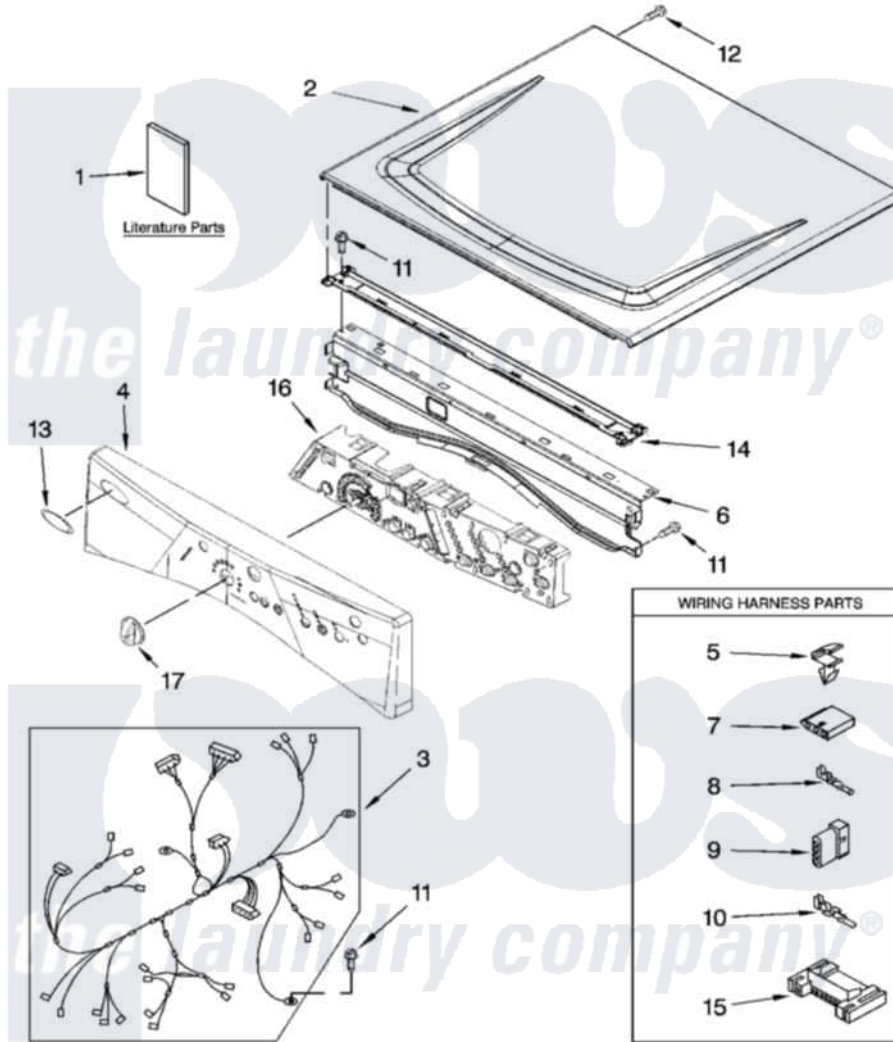

# Whirlpool YWED8300SW0 01 - TOP AND CONSOLE PARTS

## TOP AND CONSOLE PARTS

For Model: YWED8300SW0, YWED8300SB0  
(White) (Black)

27" Electric Dryer

6-07 Printed in U.S.A. (LT)

1

Part No. 8181074 Rev. B

Whirlpool [Residential Whirlpool YWED8300SW0 Dryer Parts](#) Parts Diagram 01 - TOP AND CONSOLE PARTS

[Click on the part number to view part](#)

Item	Original Part Number	Replaced By	Status	Part Description
1	8578901		Not Available	Use & Care Guide
"	8578834		Not Available	Tech Sheet
"	8578904		Not Available	Guide, Quick Start
2	8563730	<a href="#">W10336080</a>		Top
"	<a href="#">W10129703</a>			Top
3	W10110974		Not Available	Harness, Main
4	<a href="#">W10099598</a>			Panel, Console
"	<a href="#">W10099631</a>			Panel, Console
5	<a href="#">3394427</a>			Clip-Harness
6	<a href="#">8565237</a>			Bracket, Console
7	<a href="#">353424</a>			Plug, Terminal
8	<a href="#">94614</a>			Terminal
9	<a href="#">3936144</a>			Do-It-Yourself Repair Manuals
10	94613	<a href="#">596797</a>		Terminal
11	3390647	<a href="#">488729</a>		Screw
12	<a href="#">3400238</a>			Screw, 2-28 X 1/2

13	W10117943	<a href="#">8303811</a>	Badge, Assembly
14		<a href="#">8574968</a>	Screw, 10-16 X 1/2
15		<a href="#">3395683</a>	Receptacle, Multi-Terminal
16		<a href="#">8571955</a>	Assembly, User Interface
17		<a href="#">8574963</a>	Knob, Control
"		<a href="#">W10129067</a>	Knob, Control