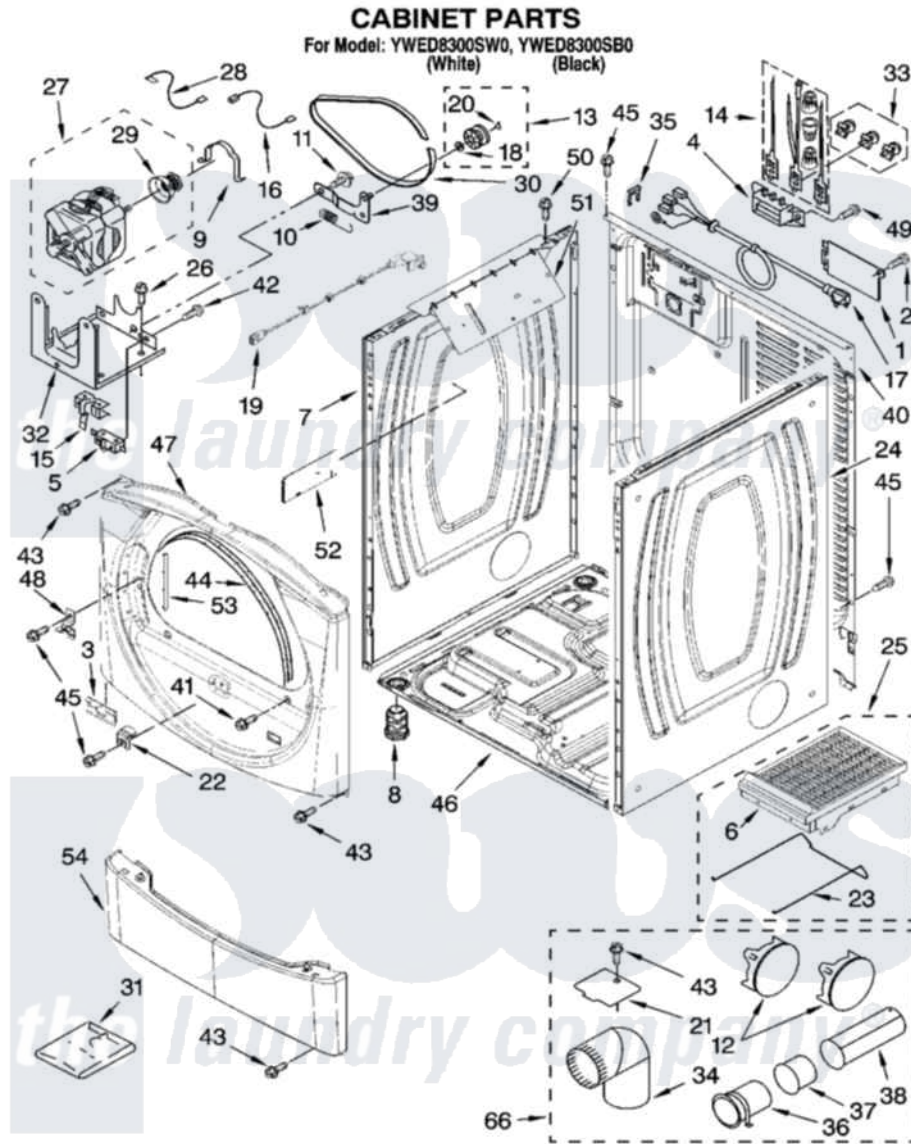

# Whirlpool YWED8300SW0 02 - CABINET PARTS

8181074

3

Whirlpool [Residential Whirlpool YWED8300SW0 Dryer Parts](#) Parts Diagram 02 - CABINET PARTS  
Click on the part number to view part

Item	Original Part Number	Replaced By	Status	Part Description
1	8576583	<a href="#">W10119283</a>		Cover, Terminal Block
2	3390814	<a href="#">90767</a>		Screw, 8A X 3/8 HeX Washer Head Tapping
3	<a href="#">8519459</a>			Clip, Toe Panel
4	<a href="#">3397659</a>			Block, Terminal
5	3394881	<a href="#">279782</a>		Switch-Lid
6	8521959	<a href="#">W10121663</a>		Dryer Rack
7	<a href="#">8565054</a>			Panel, Side
"	<a href="#">W10112962</a>			Panel, Side
8	3392100	<a href="#">49621</a>		Feet-Leveling
"	<a href="#">279810</a>			Foot-Optional
9	<a href="#">660658</a>			Clamp, Motor Mounting 343481 685441
10	<a href="#">3387374</a>			Spring, Idler
11	<a href="#">3389420</a>			Retainer-Idler 1/4-20 X 1/16
12	697750	<a href="#">W10470674</a>		Dryer Exhaust Kit
13	3388672	<a href="#">279640</a>		Pulley-ldr