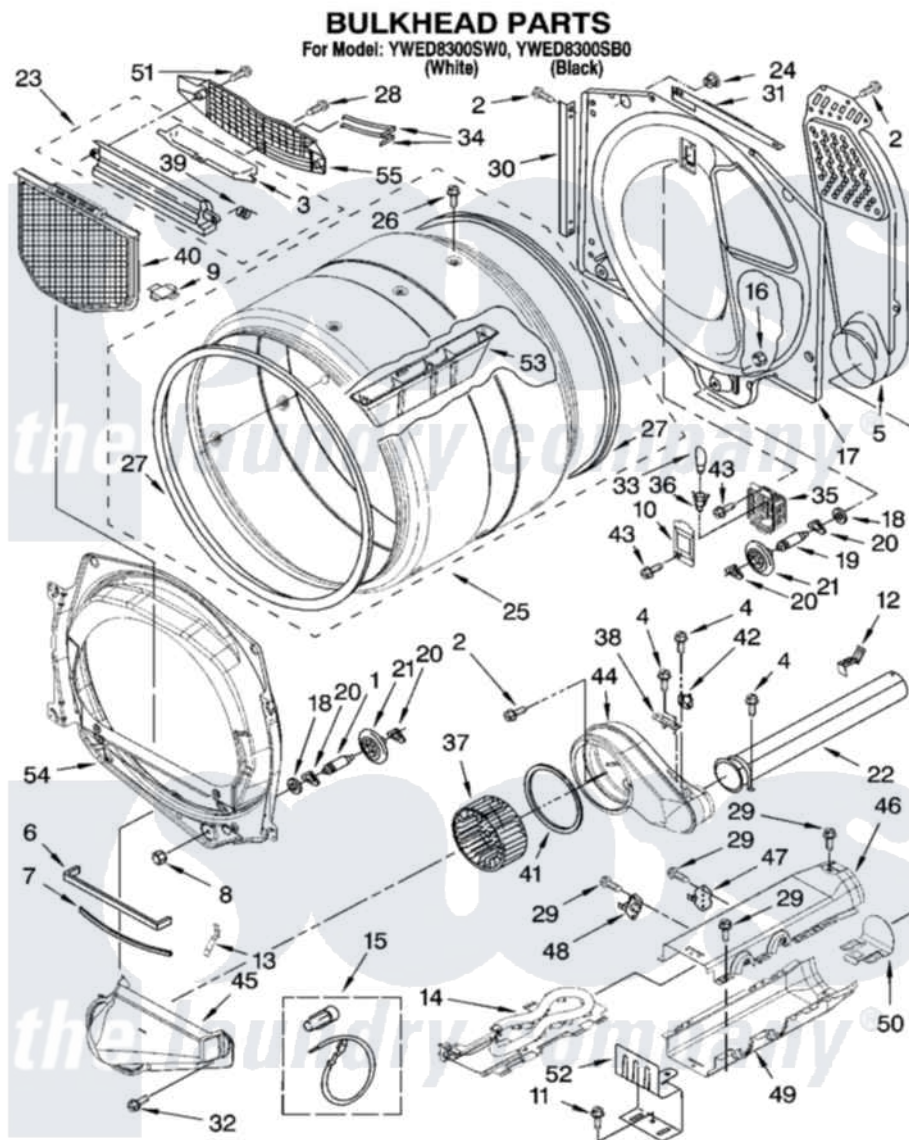

Whirlpool YWED8300SW0 03 - BULKHEAD PARTS

8181074

5

Whirlpool [Residential Whirlpool YWED8300SW0 Dryer Parts](#) Parts Diagram 03 - BULKHEAD PARTS

[Click on the part number to view part](#)

Item	Original Part Number	Replaced By	Status	Part Description
1	8575324	W10359271		Shaft, Drum Roller Threads
2	3390647	488729		Screw
3	8563758			Door, Lint Screen
4	8533971	90767		Screw, 8A X 3/8 HeX Washer Head Tapping
5	697354	3387911		Duct-Air
6	697813			Seal, Outlet Housing
7	697814	697813		Seal, Outlet Housing
8	3934666	W10080210		Nut, 3/8 X 16
9	8066086			Plug, Drum Hole
10	3402841	8532165		Lens, Drum Light
11	693995			Screw, Hex Head
12	8572105			Retainer, Toe Panel
13	8066208			Clip-Exhaust
14	8544771			Heater Element
15	279457			Wire Kit, Terminal
16	W10001120	W10080190		Nut, 3/8-16