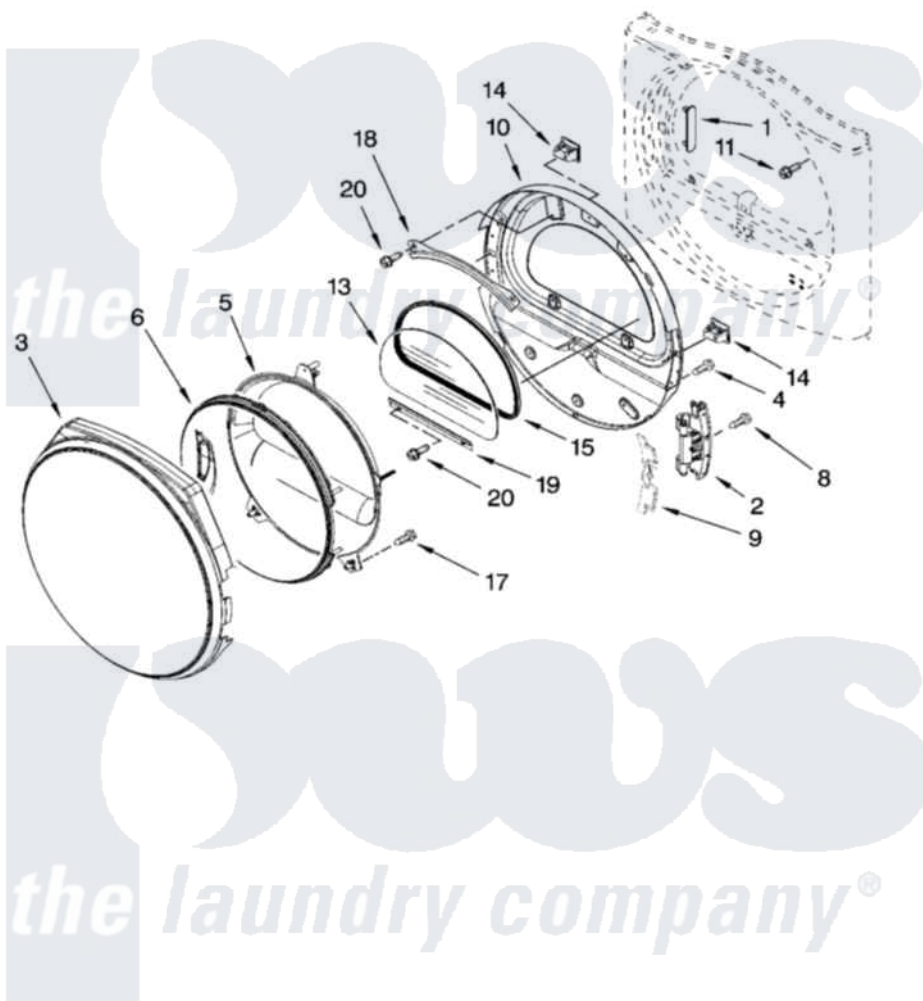

Whirlpool YWED8300SW0 04 - DOOR PARTS, OPTIONAL PARTS (NOT INCLUDED)

**DOOR PARTS**  
For Model: YWED8300SW0, YWED8300SB0  
(White) (Black)

8181074

7

Whirlpool [Residential Whirlpool YWED8300SW0 Dryer Parts](#) Parts Diagram 04 - DOOR PARTS, OPTIONAL PARTS (NOT INCLUDED)

[Click on the part number to view part](#)

Item	Original Part Number	Replaced By	Status	Part Description
1	<a href="#">8565119</a>			Label, Hinge Hole Cover
2	<a href="#">8578887</a>			Door Hinge Assembly
3	<a href="#">8571836</a>			Door Ring
"	<a href="#">W10129706</a>			Door Ring
4	<a href="#">8534044</a>			Screw, 8-18 X 1/2
5	<a href="#">W10108900</a>			Door Intermediate Stationary
"	<a href="#">W10129704</a>			Door Intermediate Stationary
6	<a href="#">W10044180</a>			Door Intermediate Stationary
8	W10017850	<a href="#">280203</a>		Screw-Kit
9	<a href="#">8571839</a>			Cover, Hinge
"	<a href="#">W10129722</a>			Cover, Hinge
10	8578933	<a href="#">W10164062</a>		Door Assembly
11	<a href="#">355515</a>			Screw, 8-18 X 11/16
13	8565117	<a href="#">W10286878</a>		Window
14	690081	<a href="#">279570</a>		Latch

15	<a href="#">8579663</a>		Seal, Window
17	<a href="#">8534022</a>		Screw, 8-18 X 1/16
18	<a href="#">8519356</a>		Retainer-Window
19	<a href="#">8519354</a>		Retainer-Window
20	3393258	<a href="#">3373329D</a>	Screw
	<a href="#">72017</a>		Paint, Touch-Up
"	72302	Not Available	PAINT, TOUCH-UP (1/2oz.) (Black)
"	<a href="#">350930</a>		Paint, Pressurized Spray B
"	786020	Not Available	PAINT, PRESSURIZED SPRAY (12 oz.) (Black)
"	<a href="#">350938</a>		Paint, Pressurized Spray B
"	BLANK	Not Available	ACCESSORY PARTS
"	8529894	<a href="#">346764</a>	Kit, Hold Down
"	<a href="#">8522199</a>		Accessory Parts
"	80047		PAINT, BULK (1 QT.) (KIT, DRYER REPAIR)