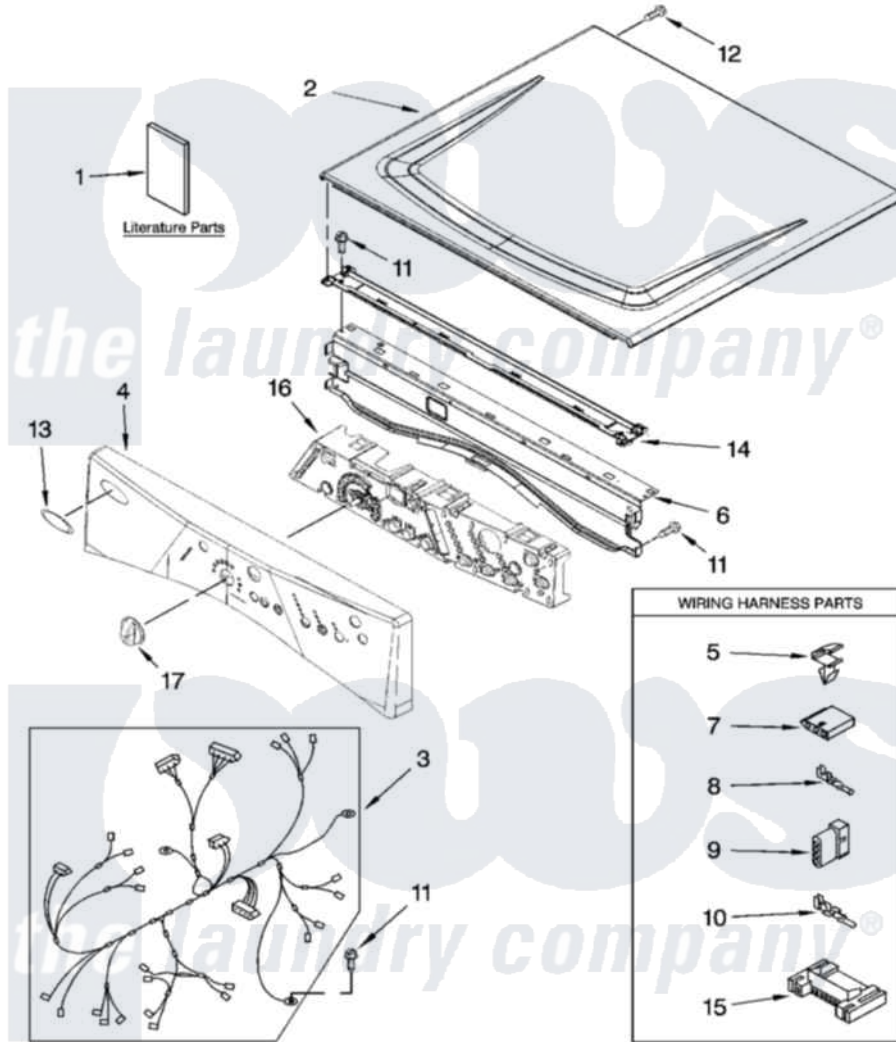

# Whirlpool YWED8300SW1 01 - TOP AND CONSOLE PARTS

## TOP AND CONSOLE PARTS

For Model: YWED8300SW1, YWED8300SB1  
(White) (Black)

27" Electric Dryer

8-07 Printed in U.S.A. (LT)

1

Part No. W10159743 Rev. A

Whirlpool Residential Whirlpool YWED8300SW1 Dryer Parts Parts Diagram 01 - TOP AND CONSOLE PARTS

[Click on the part number to view part](#)

Item	Original Part Number	Replaced By	Status	Part Description
1	8578901		Not Available	Use & Care Guide
"	8578834		Not Available	Tech Sheet
"	8578904		Not Available	Guide, Quick Start
2	8563730	<a href="#">W10336080</a>		Top
"	<a href="#">W10129703</a>			Top
3	W10110974		Not Available	Harness, Main
4	<a href="#">W10099598</a>			Panel, Console
"	<a href="#">W10099631</a>			Panel, Console
5	<a href="#">3394427</a>			Clip-Harness
6	<a href="#">8565237</a>			Bracket, Console
7	<a href="#">353424</a>			Plug, Terminal
8	<a href="#">94614</a>			Terminal
9	<a href="#">3936144</a>			Do-It-Yourself Repair Manuals
10	94613	<a href="#">596797</a>		Terminal
11	3390647	<a href="#">488729</a>		Screw
12	<a href="#">3400238</a>			Screw, 2-28 X 1/2

13	W10117943	<a href="#">8303811</a>	Badge, Assembly
14	<a href="#">8574968</a>		Screw, 10-16 X 1/2
15	<a href="#">3395683</a>		Receptacle, Multi-Terminal
16	<a href="#">8571955</a>		Assembly, User Interface
17	<a href="#">8574963</a>		Knob, Control
"	<a href="#">W10129067</a>		Knob, Control