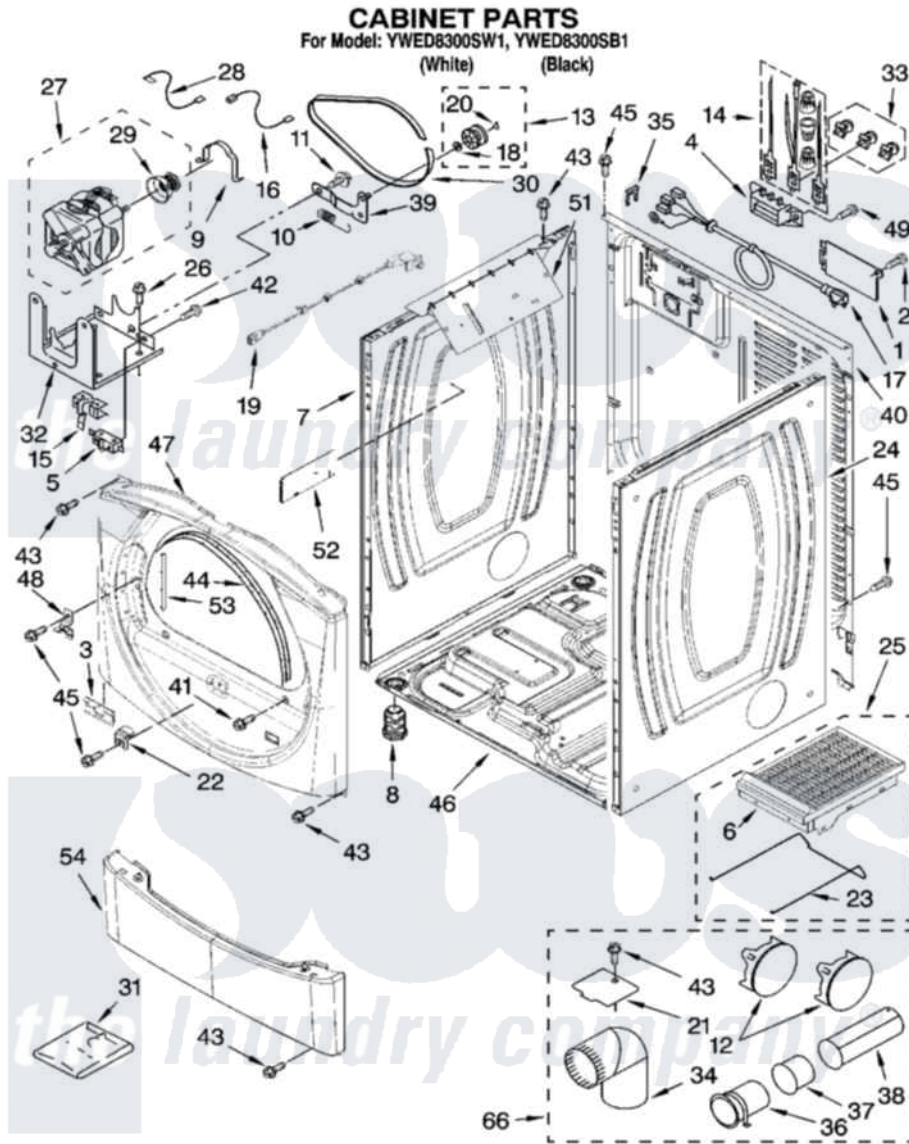

Whirlpool YWED8300SW1 02 - CABINET PARTS

W10159743

3

Whirlpool [Residential Whirlpool YWED8300SW1 Dryer Parts](#) Parts Diagram 02 - CABINET PARTS
Click on the part number to view part

Item	Original Part Number	Replaced By	Status	Part Description
1	8576583	W10119283		Cover, Terminal Block
2	3390814	90767		Screw, 8A X 3/8 HeX Washer Head Tapping
3	8519459			Clip, Toe Panel
4	3397659			Block, Terminal
5	3394881	279782		Switch-Lid
6	8521959	W10121663		Dryer Rack
7	8565054			Panel, Side
"	W10112962			Panel, Side
8	3392100	49621		Feet-Leveling
"	279810			Foot-Optional
9	660658			Clamp, Motor Mounting 343481 685441
10	3387374			Spring, Idler
11	3389420			Retainer-Idler 1/4-20 X 1/16
12	697750	W10470674		Dryer Exhaust Kit
13	3388672	279640		Pulley-ldr