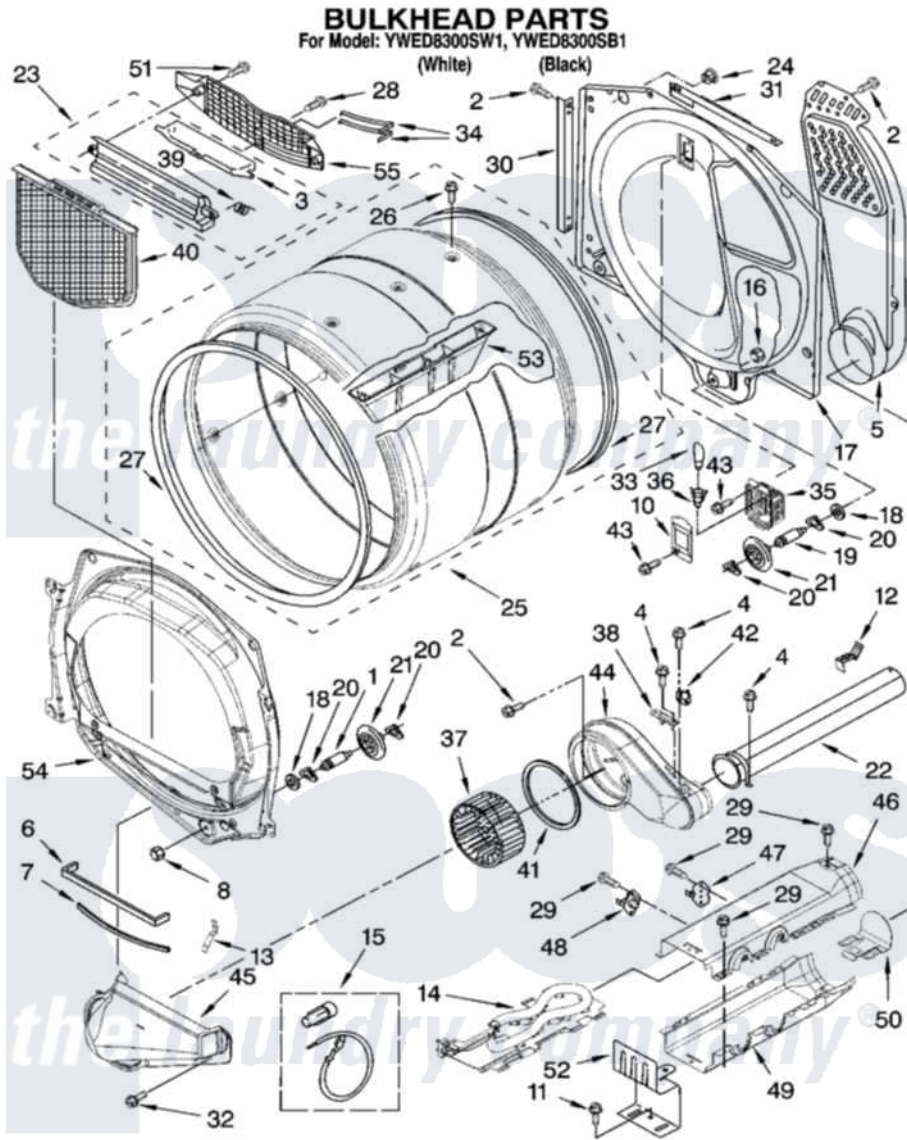

Whirlpool YWED8300SW1 03 - BULKHEAD PARTS

W10159743

5

Whirlpool Residential Whirlpool YWED8300SW1 Dryer Parts Parts Diagram 03 - BULKHEAD PARTS
 Click on the part number to view part

Item	Original Part Number	Replaced By	Status	Part Description
1	8575324	W10359271		Shaft, Drum Roller Threads
2	3390647	488729		Screw
3	W10153413			Door, Lint Screen
4	8533971	90767		Screw, 8A X 3/8 HeX Washer Head Tapping
5	697354	3387911		Duct-Air
6	697813			Seal, Outlet Housing
7	697814	697813		Seal, Outlet Housing
8	3934666	W10080210		Nut, 3/8 X 16
10	3402841	8532165		Lens, Drum Light
11	693995			Screw, Hex Head
12	8572105			Retainer, Toe Panel
13	8066208			Clip-Exhaust
14	8544771			Heater Element
15	279457			Wire Kit, Terminal
16	W10001120	W10080190		Nut, 3/8-16
17	8520836			Bulkhead, Rear