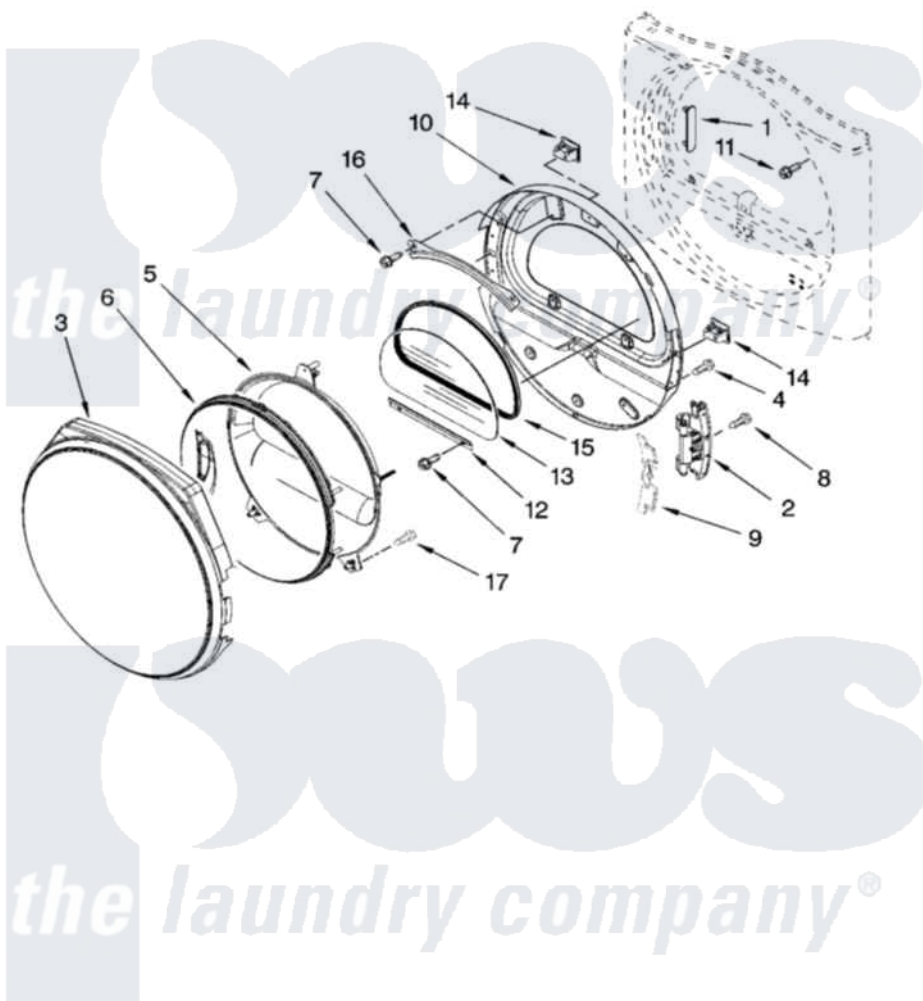

Whirlpool YWED8300SW1 04 - DOOR PARTS, OPTIONAL PARTS (NOT INCLUDED)

DOOR PARTS
For Model: YWED8300SW1, YWED8300SB1
(White) (Black)

W10159743

7

Whirlpool [Residential Whirlpool YWED8300SW1 Dryer Parts](#) Parts Diagram 04 - DOOR PARTS, OPTIONAL PARTS (NOT INCLUDED)

[Click on the part number to view part](#)

Item	Original Part Number	Replaced By	Status	Part Description
1	8565119			Label, Hinge Hole Cover
2	8578887			Door Hinge Assembly
3	8571836			Door Ring
"	W10129706			Door Ring
4	8534044			Screw, 8-18 X 1/2
5	W10108900			Door Intermediate Stationary
"	W10129704			Door Intermediate Stationary
6	W10044180			Door Intermediate Stationary
7	3393258	3373329D		Screw
8	W10017850	280203		Screw-Kit
9	8571839			Cover, Hinge
"	W10129722			Cover, Hinge
10	8578933	W10164062		Door Assembly
11	355515			Screw, 8-18 X 11/16
12	8519354			Retainer-Window