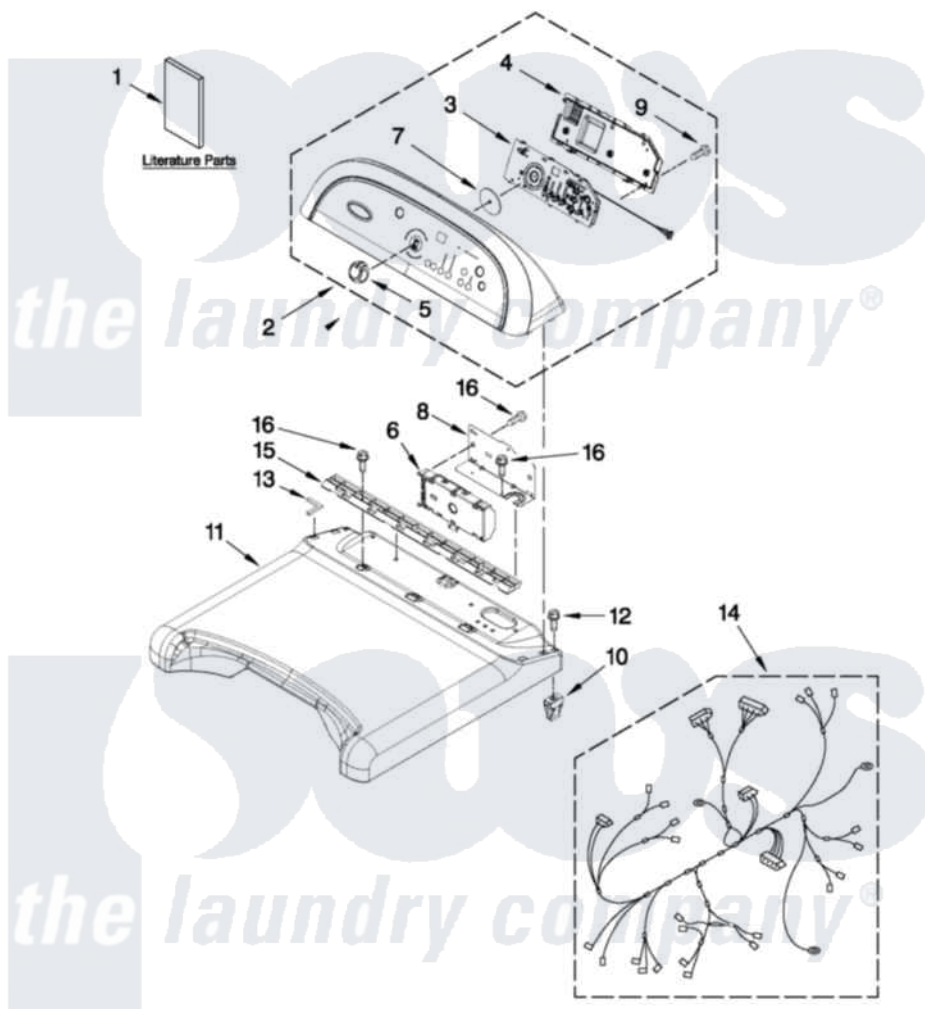

Whirlpool YWED8400YW0 01 - TOP AND CONSOLE PARTS

TOP AND CONSOLE PARTS

For Model: YWED8400YW0
(White)

27" ELECTRIC DRYER

FOR ORDERING INFORMATION REFER TO PARTS PRICE LIST

9-11 Printed in U.S.A. (JLP) (eeb)

1

Part No. W10442127 Rev. A

[Whirlpool Residential Whirlpool YWED8400YW0 Dryer Parts](#) Parts Diagram 01 - TOP AND CONSOLE PARTS

[Click on the part number to view part](#)

Item	Original Part Number	Replaced By	Status	Part Description
1	W10398830			Guide, Use And Care
"	W10392126		Not Available	INSTALLATION INSTRUCTION (ENGLISH)
"	W10403269		Not Available	TECH SHEET
2	W10427048			Panel, Console
3	W10388676			User Interface
4	8564265			Cover, Rear- User Interface
5	W10211335			Knob, Assembly
6	W10432259			Control Electronic
7	8572039			Seal, User Interface
8	W10211337			Bracket, Machine Controller
9	W10003770			Screw, 6-19 X 1/2
10	W10112673			Screw, Grommet
11	W10211339			Top
12	W10131402			Screw, 8-18 X 1.370
13	W10185554			Seal, Foam Top
14	W10393457		Not Available	HARNES, ELECTRIC