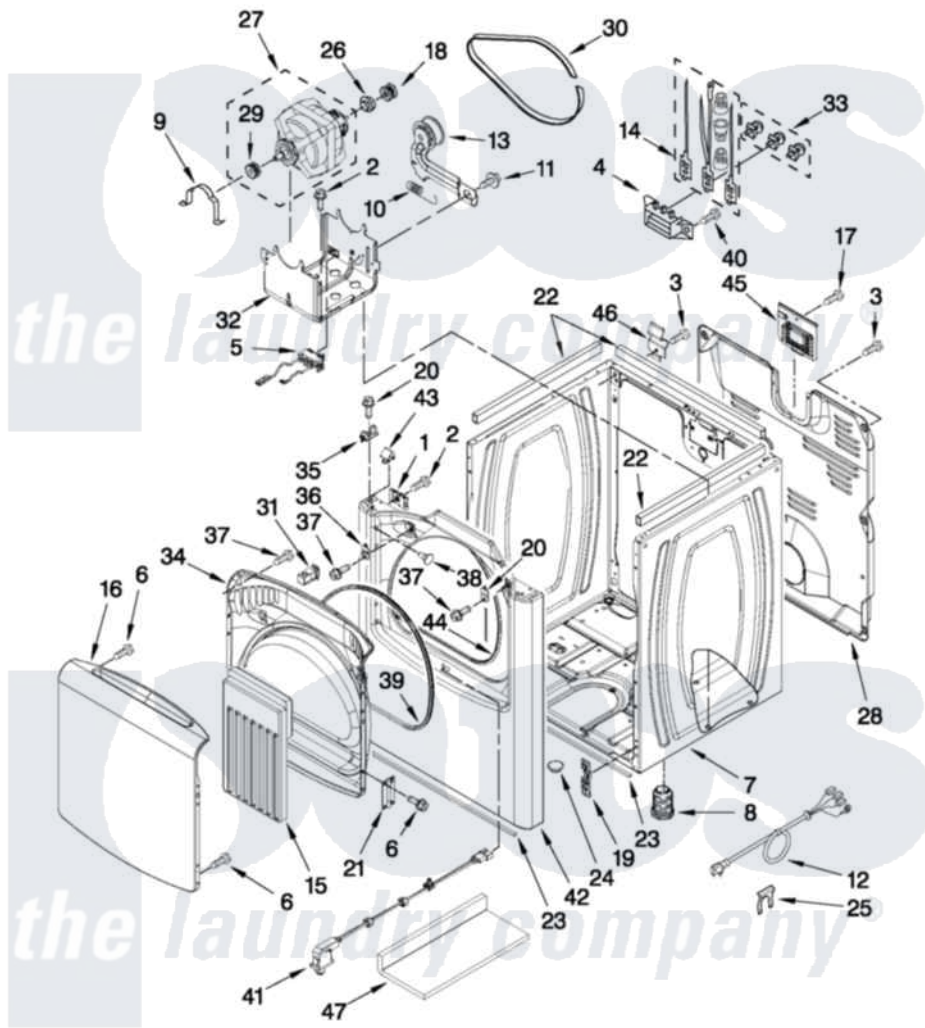

Whirlpool YWED8400YW0 02 - CABINET PARTS

CABINET PARTS

For Model: YWED8400YW0
(White)

FOR ORDERING INFORMATION REFER TO PARTS PRICE LIST

W10442127

3

Whirlpool [Residential Whirlpool YWED8400YW0 Dryer Parts](#) Parts Diagram 02 - CABINET PARTS
Click on the part number to view part

Item	Original Part Number	Replaced By	Status	Part Description
1	W10007520			Clip, Ground
2	3390631			Screw, 10-16 X 3/8
3	693995			Screw, Hex Head
4	3397659			Block, Terminal
5	W10314253			Switch, Assembly Broken Belt
6	342055	488627		Screw
7	W10183827	W10223154		Cabinet
8	W10363894			Foot, Dryer
NI	279810			Foot-Optional
9	660658			Clamp, Motor Mounting 343481 685441
10	3387374			Spring, Idler
11	3389420			Retainer-Idler 1/4-20 X 1/16
12	8529008		Not Available	HARNES, WIRING
13	8547160			Pulley Assembly
14	279318			Terminal Tinned And Brass Panel

15	8558850		Filler-Big Mouth Axial Door
16	8571361		Door, Outer
17	8533974	4331106	Screw, No.10-32 X 7/16
18	8547171		Pulley,
19	3394083		Clip, Front Panel
20	W10111888		Plug, Strike
21	8579717		Assembly, Hinge
22	W10157932		Seal, Foam Cabinet
23	W10224768		Seal, Foam Spill Guard
24	8578560		Hole, Plug
25	694415		Clip, Strain Relief
26	3393657		Restrainer, Belt
27	8547170	W10448896	Motordrive
28	W10140148		Panel, Rear
29	8544743		Pulley, Blower
30	8547157		Belt, Drive
31	W10111905		Assembly, Door Catch
32	W10308685		Bracket, Motor
33	279393		Terminal Block Screw Kit
34	8571356		Door Inner
35	8568303		Locator, Snap Down
36	W10111906	W10295405	Strike
37	3400805		Screw, 8-18 X 3/64
38	W10144494		Plug-Hole
39	W10221653	W10239307	Seal-Door
40	3393008	308685	Side Trim)
41	W10318609		Switch, Assembly Door
42	W10111883	W10312757	Panel
43	8576625		Lock, Front Top
44	W10044490		Seal, Front Panel
45	W10110241		Cover, Terminal Block
46	238088	8066217	Hinge, Top
47	W10215725		Cover, Door Switch