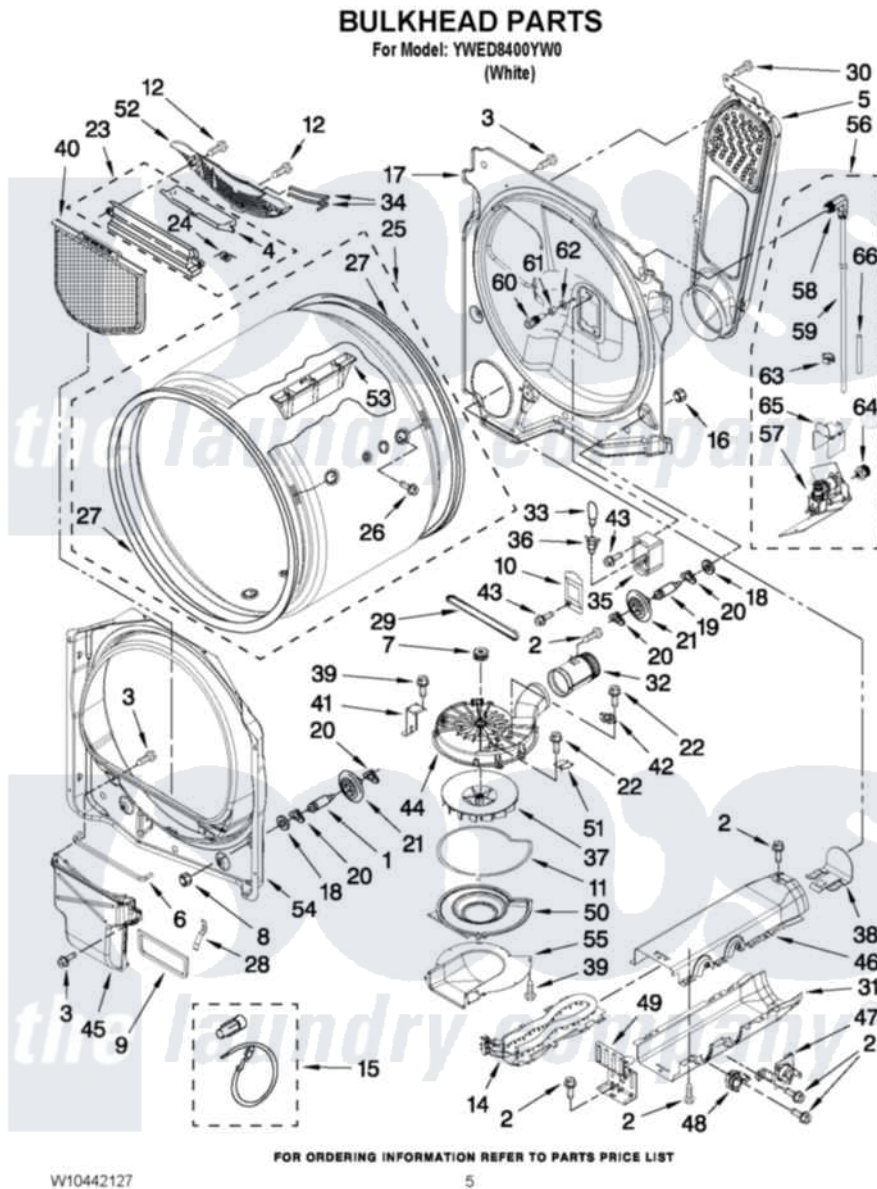

# Whirlpool YWED8400YW0 03 - BULKHEAD PARTS

Whirlpool [Residential Whirlpool YWED8400YW0 Dryer Parts](#) Parts Diagram 03 - BULKHEAD PARTS  
Click on the part number to view part

Item	Original Part Number	Replaced By	Status	Part Description
1	<a href="#">W10359271</a>			Shaft, Drum Roller Threads
2	<a href="#">90767</a>			Screw, 8A X 3/8 HeX Washer Head Tapping
3	<a href="#">3390631</a>			Screw, 10-16 X 3/8
4	3394984	<a href="#">8563758</a>		Door, Lint Screen
5	<a href="#">8544730</a>			Air Duct Assembly
6	<a href="#">697813</a>			Seal, Outlet Housing
7	<a href="#">8544739</a>			Pulley, Blower
8	3934666	<a href="#">W10080210</a>		Nut, 3/8 X 16
9	<a href="#">8544721</a>			Seal, Lint Duct
10	3402841	<a href="#">8532165</a>		Lens, Drum Light
11	<a href="#">8573068</a>			Seal, Blower Cover
12	<a href="#">3387230</a>			Screw, 10-16 X 13/16
14	W10044460		Not Available	HEATER ELEMENT
15	<a href="#">279457</a>			Wire Kit, Terminal
16	W10001120	<a href="#">W10080190</a>		Nut, 3/8-16
17	<a href="#">W10139797</a>			Bulkhead, Rear