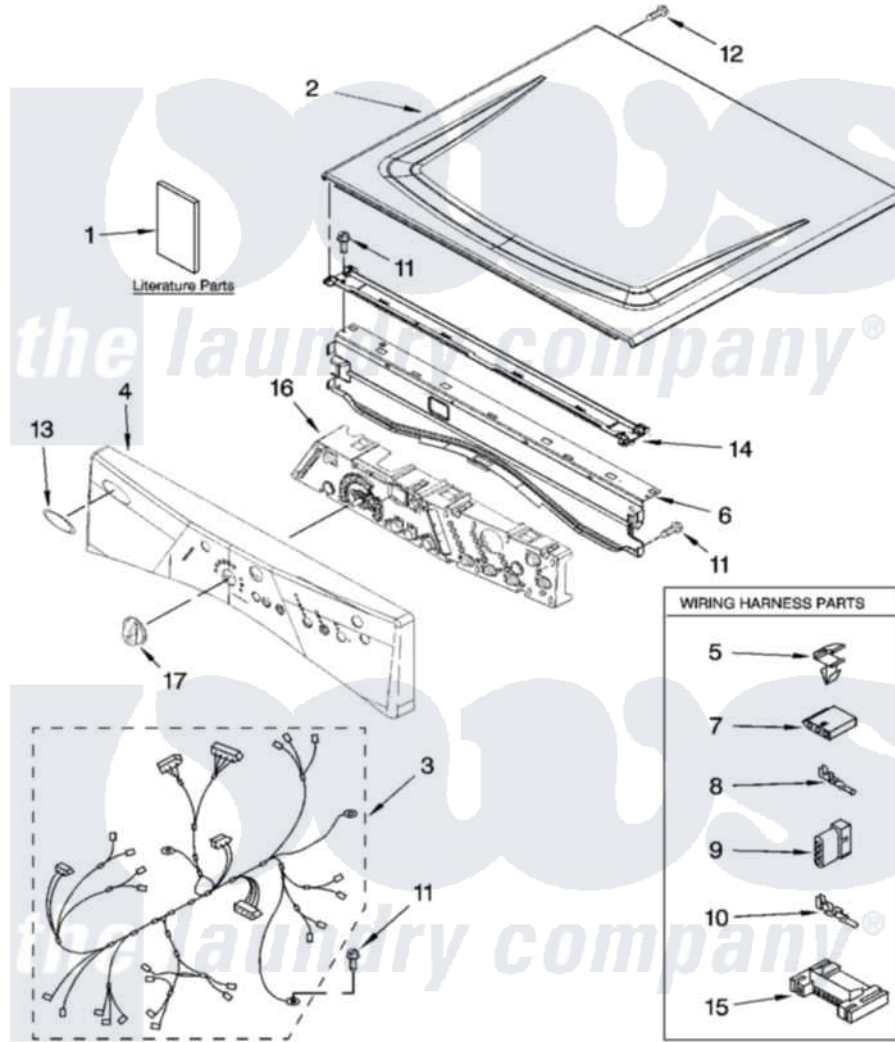

Whirlpool YWED8500SR1 01 - TOP AND CONSOLE PARTS

TOP AND CONSOLE PARTS

For Model: YWED8500SR1
(White)

27" ELECTRIC DRYER

8-07 Printed in U.S.A. (LT)

1

Part No. W10160034 Rev. A

Whirlpool Residential Whirlpool YWED8500SR1 Dryer Parts Parts Diagram 01 - TOP AND CONSOLE PARTS

[Click on the part number to view part](#)

Item	Original Part Number	Replaced By	Status	Part Description
1	8578901		Not Available	Use & Care Guide
"	8578834		Not Available	Tech Sheet
"	8578904		Not Available	Guide, Quick Start
2	8563730	W10336080		Top
3	W10110974		Not Available	Harness, Main
4	W10099599			Panel, Console
5	3394427			Clip-Harness
6	8565237			Bracket, Console
7	353424			Plug, Terminal
8	94614			Terminal
9	3936144			Do-It-Yourself Repair Manuals
10	94613	596797		Terminal
11	3390647	488729		Screw
12	3400238			Screw, 2-28 X 1/2
13	W10117943	8303811		Badge, Assembly
14	8574968			Screw, 10-16 X 1/2