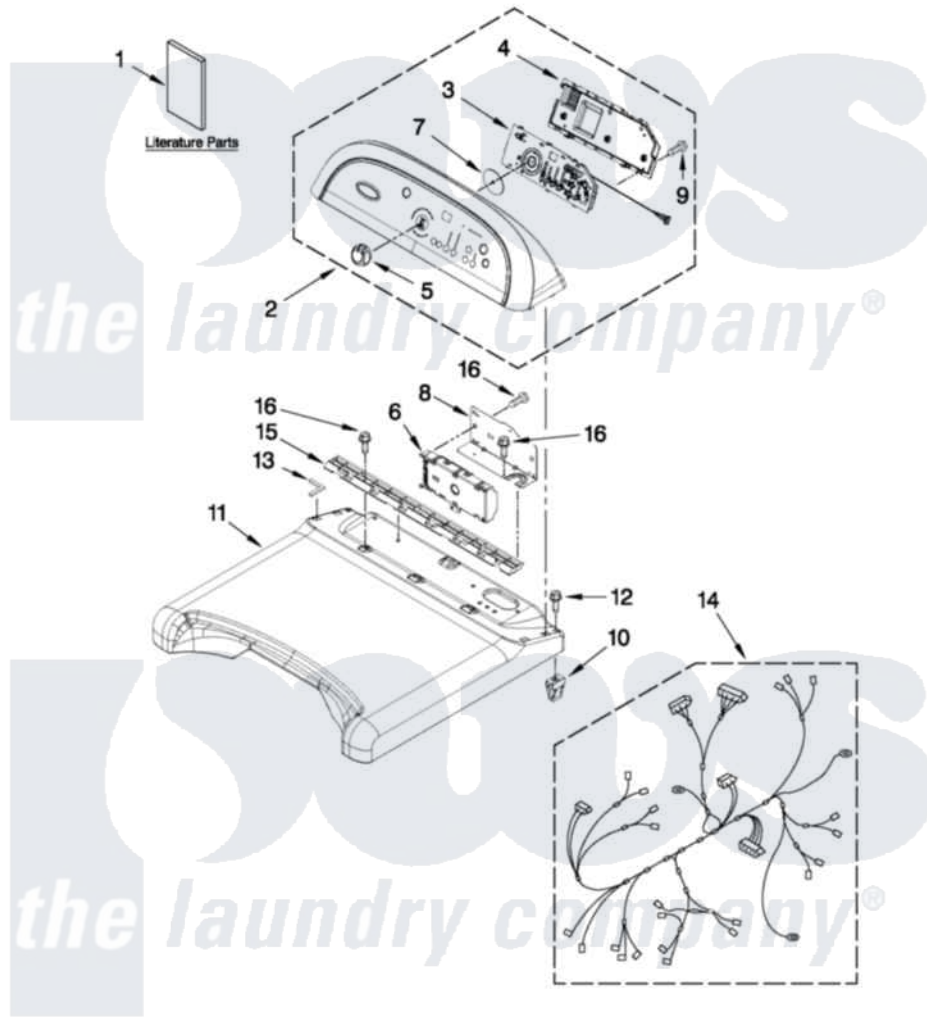

Whirlpool YWED8600YW0 01 - TOP AND CONSOLE PARTS

TOP AND CONSOLE PARTS

27" ELECTRIC DRYER

For Model: YWED8600YW0
(White)

FOR ORDERING INFORMATION REFER TO PARTS PRICE LIST

8-11 Printed in U.S.A. (JLP)(bay)

1

Part No. W10420750 Rev. A

Whirlpool Residential Whirlpool YWED8600YW0 Dryer Parts Parts Diagram 01 - TOP AND CONSOLE PARTS

[Click on the part number to view part](#)

Item	Original Part Number	Replaced By	Status	Part Description
1	W10398830			Guide, Use And Care
"	W10392126		Not Available	INSTALLATION INSTRUCTION (ENGLISH)
"	W10403269		Not Available	TECH SHEET
2	W10403678			Console Assembly
3	W10388674			Assembly, User Interface
4	8564265			Cover, Rear- User Interface
5	W10211335			Knob, Assembly
6	W10368722	W10432259		Control Electronic
7	8572039			Seal, User Interface
8	W10211337			Bracket, Machine Controller
9	W10003770			Screw, 6-19 X 1/2
10	W10112673			Screw, Grommet
11	W10211339			Top
12	W10131402			Screw, 8-18 X 1.370
13	W10185554			Seal, Foam Top
14	W10393457		Not Available	HARNES, ELECTRIC