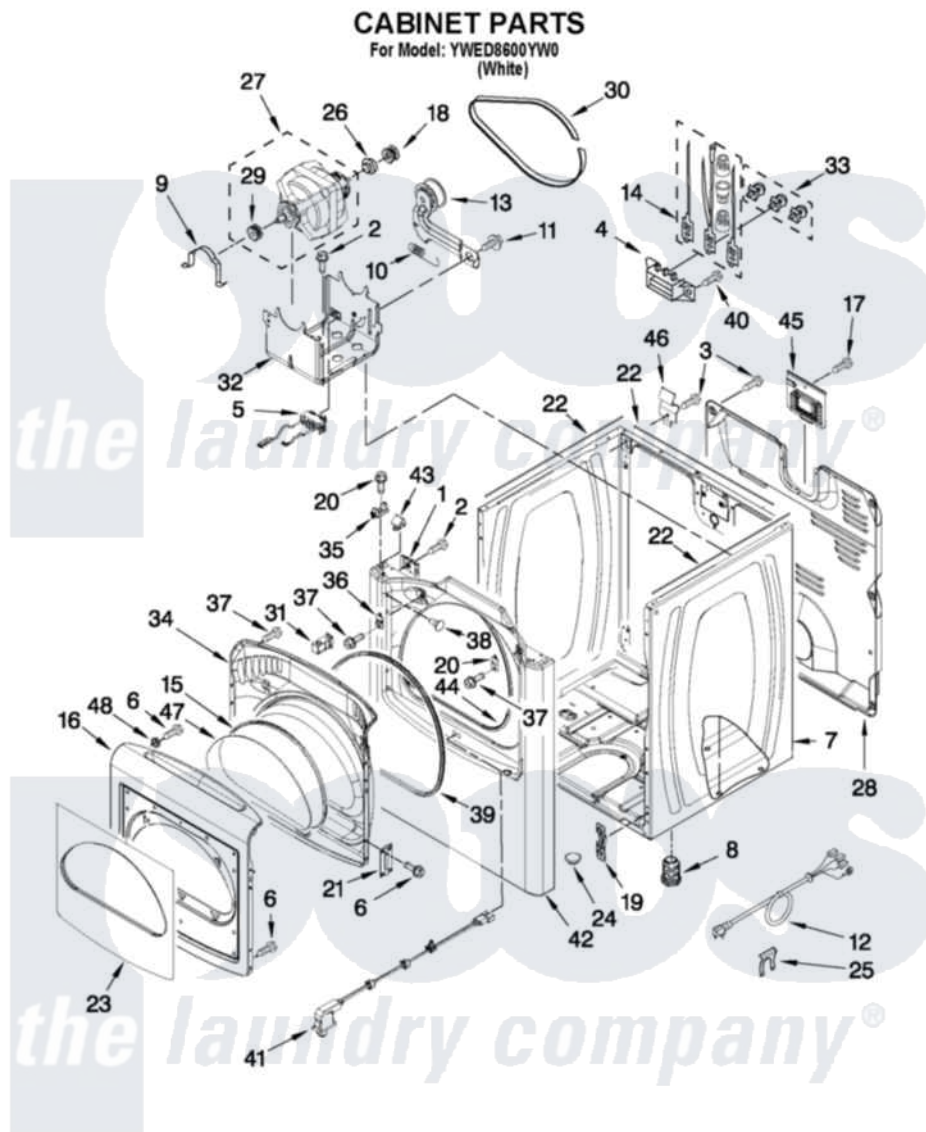

Whirlpool YWED8600YW0 02 - CABINET PARTS

FOR ORDERING INFORMATION REFER TO PARTS PRICE LIST

W10420750

3

Whirlpool [Residential Whirlpool YWED8600YW0 Dryer Parts](#) Parts Diagram 02 - CABINET PARTS

[Click on the part number to view part](#)

Item	Original Part Number	Replaced By	Status	Part Description
1	W10007520			Clip, Ground
2	3390631			Screw, 10-16 X 3/8
3	693995			Screw, Hex Head
4	3397659			Block, Terminal
5	W10314253			Switch, Assembly Broken Belt
6	342055	488627		Screw
7	W10183827	W10223154		Cabinet
8	W10363894			Foot, Dryer
NI	279810			Foot-Optional
9	660658			Clamp, Motor Mounting 343481 685441
10	3387374			Spring, Idler
11	3389420			Retainer-Idler 1/4-20 X 1/16
12	8529008		Not Available	HARNES, WIRING
13	8547160			Pulley Assembly
14	279318			Terminal Tinned And Brass Panel

15	W10076050		Seal, Window
16	8571365		Door, Outer
17	8533974	4331106	Screw, No.10-32 X 7/16
18	8547171		Pulley,
19	3394083		Clip, Front Panel
20	W10111888		Plug, Strike
21	8579717		Assembly, Hinge
22	W10157932		Seal, Foam Cabinet
23	8578931		Window, Outer Door
24	8578560		Hole, Plug
25	694415		Clip, Strain Relief
26	3393657		Restrainer, Belt
27	8547170	W10448896	Motordrive
28	W10140148		Panel, Rear
29	8544743		Pulley, Blower
30	8547157		Belt, Drive
31	W10111905		Assembly, Door Catch
32	W10308685		Bracket, Motor
33	279393		Terminal Block Screw Kit
34	8571357		Door, Inner
35	8568303		Locator, Snap Down
36	W10111906	W10295405	Strike
37	3400805		Screw, 8-18 X 3/64
38	W10144494		Plug-Hole
39	W10221653	W10239307	Seal-Door
40	3393008	308685	Side Trim)
41	W10318609		Switch, Assembly Door
42	W10111883	W10312757	Panel
43	8576625		Lock, Front Top
44	W10044490		Seal, Front Panel
45	W10110241		Cover, Terminal Block
46	238088	8066217	Hinge, Top
47	8558846		Glass, Inner Door
48	308499		Nut-1/4 Hf Self-Thread