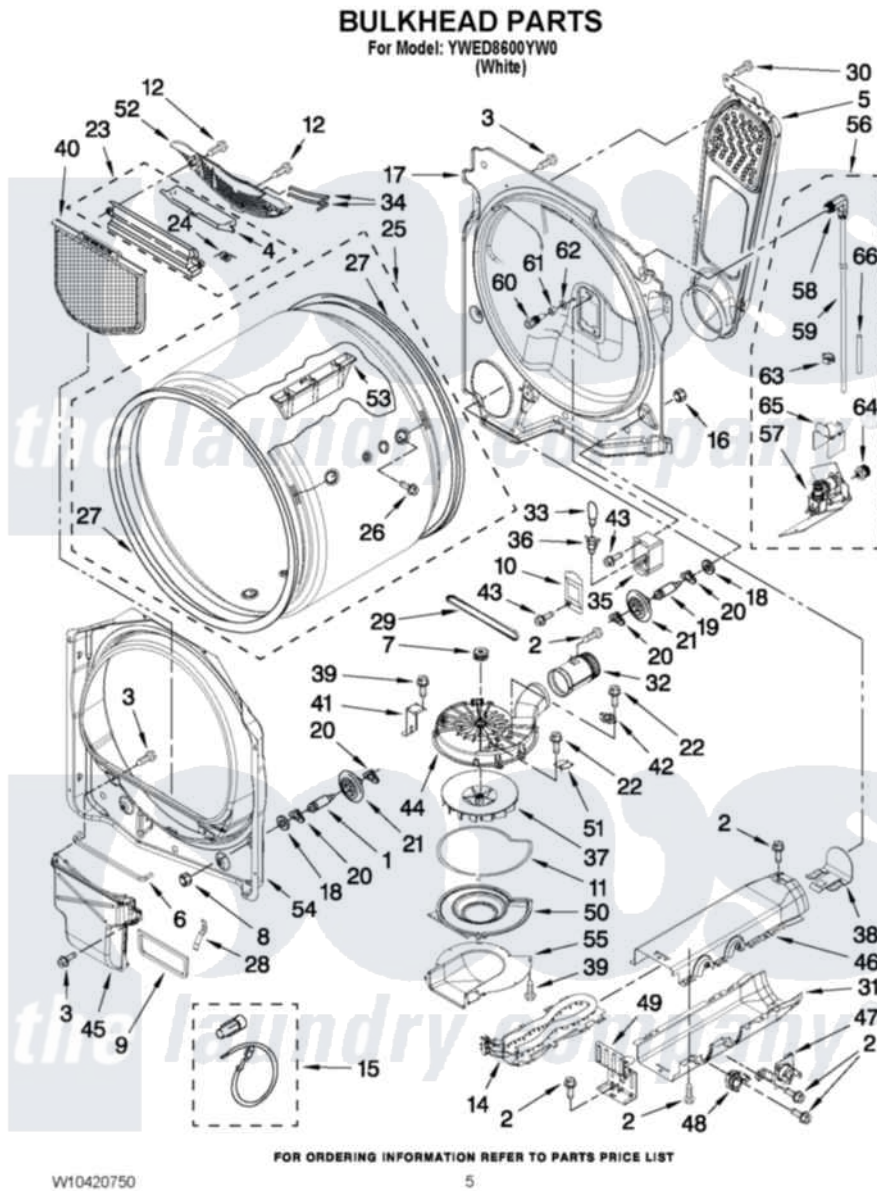

Whirlpool YWED8600YW0 03 - BULKHEAD PARTS

Whirlpool [Residential Whirlpool YWED8600YW0 Dryer Parts](#) Parts Diagram 03 - BULKHEAD PARTS
Click on the part number to view part

Item	Original Part Number	Replaced By	Status	Part Description
1	W10359271			Shaft, Drum Roller Threads
2	90767			Screw, 8A X 3/8 HeX Washer Head Tapping
3	3390631			Screw, 10-16 X 3/8
4	3394984	8563758		Door, Lint Screen
5	8544730			Air Duct Assembly
6	697813			Seal, Outlet Housing
7	8544739			Pulley, Blower
8	3934666	W10080210		Nut, 3/8 X 16
9	8544721			Seal, Lint Duct
10	3402841	8532165		Lens, Drum Light
11	8573068			Seal, Blower Cover
12	3387230			Screw, 10-16 X 13/16
14	W10044460		Not Available	HEATER ELEMENT
15	279457			Wire Kit, Terminal
16	W10001120	W10080190		Nut, 3/8-16
17	W10139797			Bulkhead, Rear