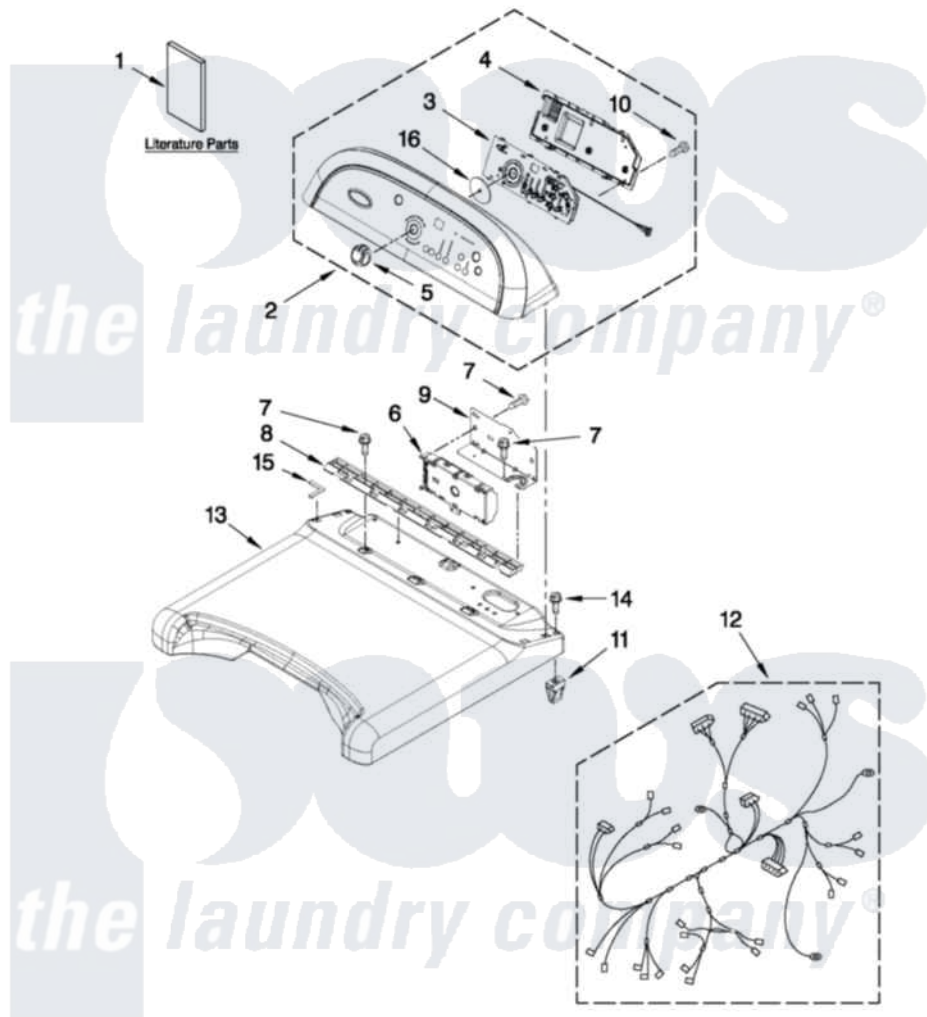

Whirlpool YWED8800YC0 01 - TOP AND CONSOLE PARTS

TOP AND CONSOLE PARTS

27" ELECTRIC DRYER

For Models: YWED8800YW0, YWED8800YC0
(White) (Chrome Shadow)

FOR ORDERING INFORMATION REFER TO PARTS PRICE LIST

8-11 Printed in U.S.A. (JLP)(bay)

1

Part No. W10441425 Rev. A

[Whirlpool Residential Whirlpool YWED8800YC0 Dryer Parts](#) Parts Diagram 01 - TOP AND CONSOLE PARTS

[Click on the part number to view part](#)

Item	Original Part Number	Replaced By	Status	Part Description
1	W10398830			Guide, Use And Care
"	W10392126		Not Available	INSTALLATION INSTRUCTION (ENGLISH)
"	W10403269		Not Available	TECH SHEET
2	W10403679			Console Assembly
"	W10391502			Console Assembly
3	W10388673			Assembly, User Interface
4	8564265			Cover, Rear- User Interface
5	W10211335			Knob, Assembly
6	W10368722	W10432259		Control Electronic
7	337686		Not Available	SCREW, 8-18 X .500
8	8558863			Bracket, Console
9	W10211337			Bracket, Machine Controller
10	W10003770			Screw, 6-19 X 1/2
11	W10112673			Screw, Grommet
12	W10393457		Not Available	HARNES, ELECTRIC
13	W10211339			Top

"	W10391495	Plug, Front Panel
14	W10131402	Screw, 8-18 X 1.370
15	W10185554	Seal, Foam Top
16	8572039	Seal, User Interface