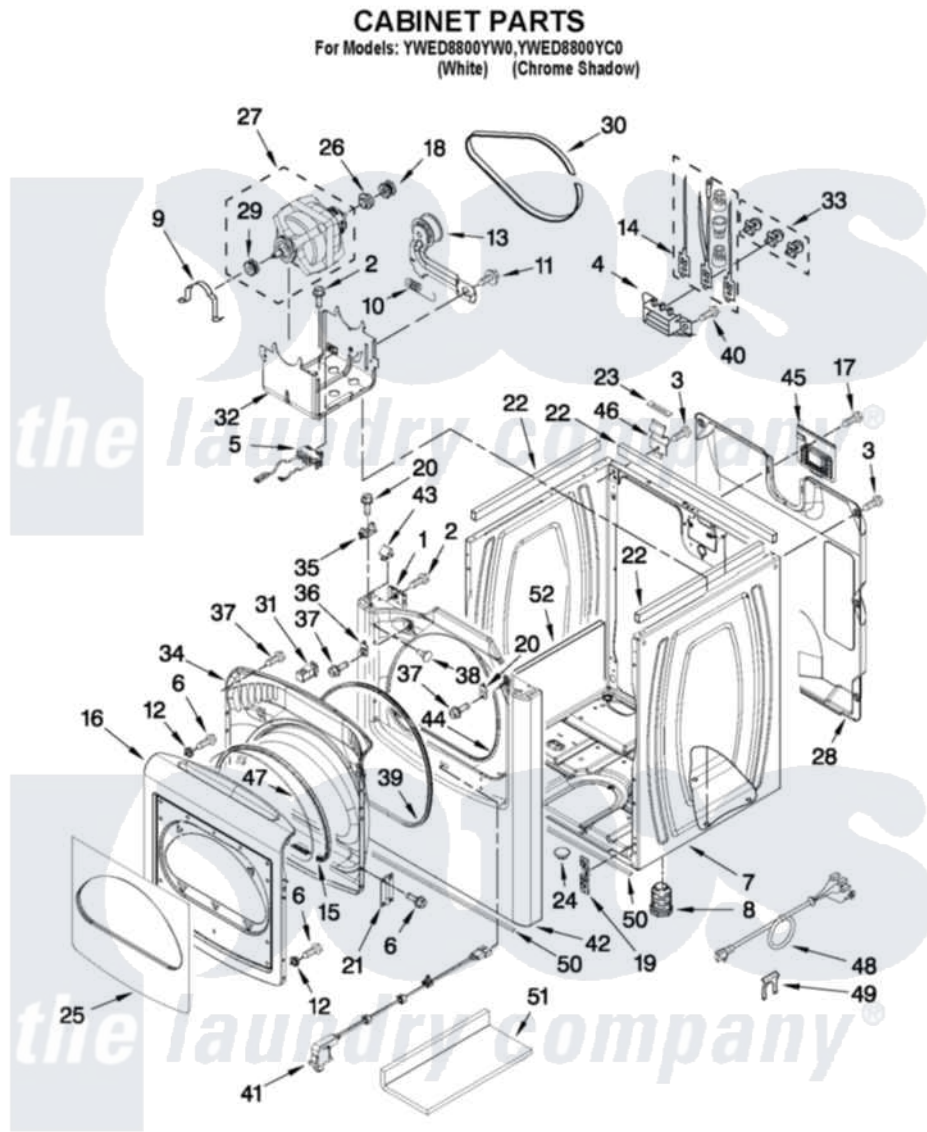

Whirlpool YWED8800YC0 02 - CABINET PARTS

FOR ORDERING INFORMATION REFER TO PARTS PRICE LIST

W10441425

3

Whirlpool [Residential Whirlpool YWED8800YC0 Dryer Parts](#) Parts Diagram 02 - CABINET PARTS
 Click on the part number to view part

Item	Original Part Number	Replaced By	Status	Part Description
1	W10007520			Clip, Ground
2	3390631			Screw, 10-16 X 3/8
3	693995			Screw, Hex Head
4	3397659			Block, Terminal
5	W10314253			Switch, Assembly Broken Belt
6	342055	488627		Screw
7	W10183827	W10223154		Cabinet
"	W10391494			Cabinet
8	W10363894			Foot, Dryer
NI	279810			Foot-Optional
9	660658			Clamp, Motor Mounting 343481 685441
10	3387374			Spring, Idler
11	3389420			Retainer-Idler 1/4-20 X 1/16
12	308499			Nut-1/4 Hf Self-Thread
13	8547160			Pulley Assembly
				Terminal Tinned And Brass