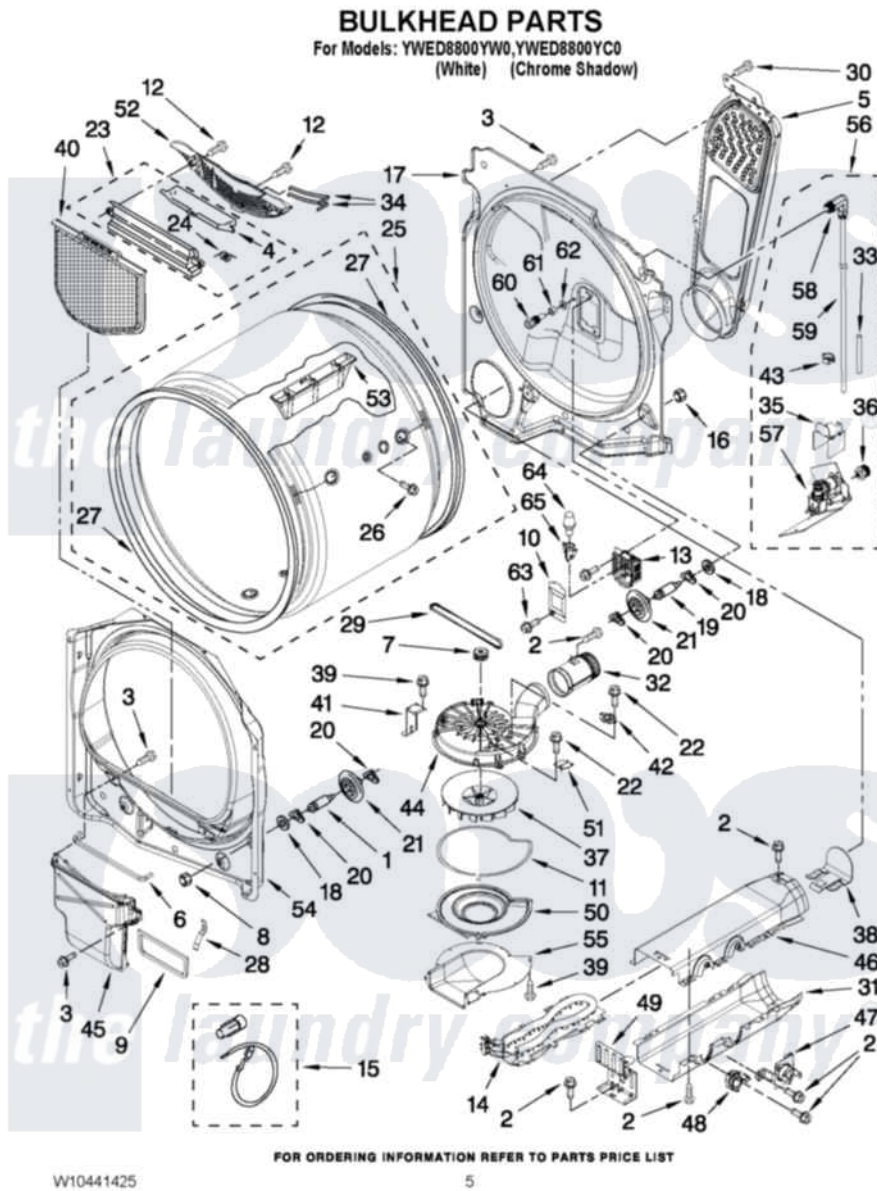

Whirlpool YWED8800YC0 03 - BULKHEAD PARTS

Whirlpool [Residential Whirlpool YWED8800YC0 Dryer Parts](#) Parts Diagram 03 - BULKHEAD PARTS
Click on the part number to view part

Item	Original Part Number	Replaced By	Status	Part Description
1	W10359271			Shaft, Drum Roller Threads
2	90767			Screw, 8A X 3/8 HeX Washer Head Tapping
3	3390631			Screw, 10-16 X 3/8
4	3394984	8563758		Door, Lint Screen
5	8544730			Air Duct Assembly
6	697813			Seal, Outlet Housing
7	8544739			Pulley, Blower
8	3934666	W10080210		Nut, 3/8 X 16
9	8544721			Seal, Lint Duct
10	3977373			Bracket, Drum Light
11	8573068			Seal, Blower Cover
12	3387230			Screw, 10-16 X 13/16
13	3402841	8532165		Lens, Drum Light
14	W10044460		Not Available	HEATER ELEMENT
15	279457			Wire Kit, Terminal
16	W10001120	W10080190		Nut, 3/8-16