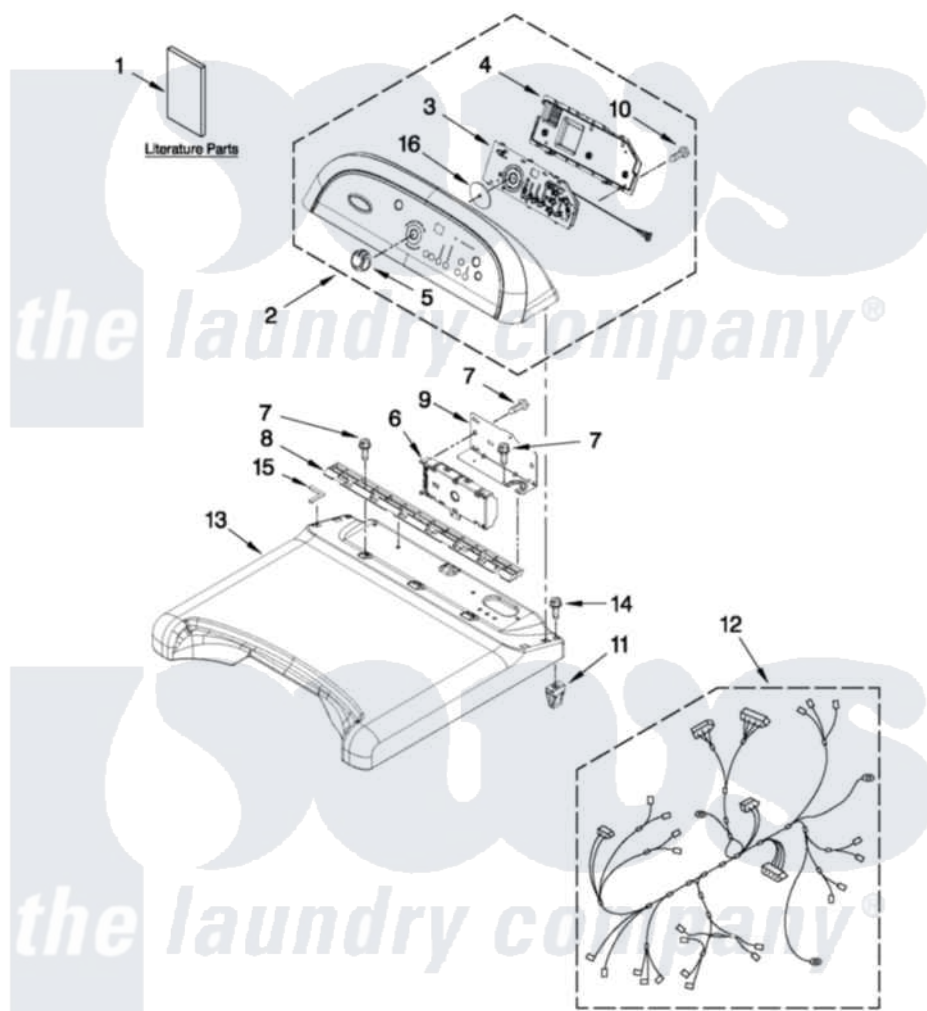

Whirlpool YWED8800YW0 01 - TOP AND CONSOLE PARTS

TOP AND CONSOLE PARTS

27" ELECTRIC DRYER

For Models: YWED8800YW0, YWED8800YC0
(White) (Chrome Shadow)

FOR ORDERING INFORMATION REFER TO PARTS PRICE LIST

8-11 Printed in U.S.A. (JLP)(bay)

1

Part No. W10441425 Rev. A

Whirlpool [Residential Whirlpool YWED8800YW0 Dryer Parts](#) Parts Diagram 01 - TOP AND CONSOLE PARTS

[Click on the part number to view part](#)

Item	Original Part Number	Replaced By	Status	Part Description
1	W10398830			Guide, Use And Care
"	W10392126		Not Available	INSTALLATION INSTRUCTION (ENGLISH)
"	W10403269		Not Available	TECH SHEET
2	W10403679			Console Assembly
"	W10391502			Console Assembly
3	W10388673			Assembly, User Interface
4	8564265			Cover, Rear- User Interface
5	W10211335			Knob, Assembly
6	W10368722	W10432259		Control Electronic
7	337686		Not Available	SCREW, 8-18 X .500
8	8558863			Bracket, Console
9	W10211337			Bracket, Machine Controller
10	W10003770			Screw, 6-19 X 1/2
11	W10112673			Screw, Grommet
12	W10393457		Not Available	HARNES, ELECTRIC
13	W10211339			Top

"	W10391495	Plug, Front Panel
14	W10131402	Screw, 8-18 X 1.370
15	W10185554	Seal, Foam Top
16	8572039	Seal, User Interface