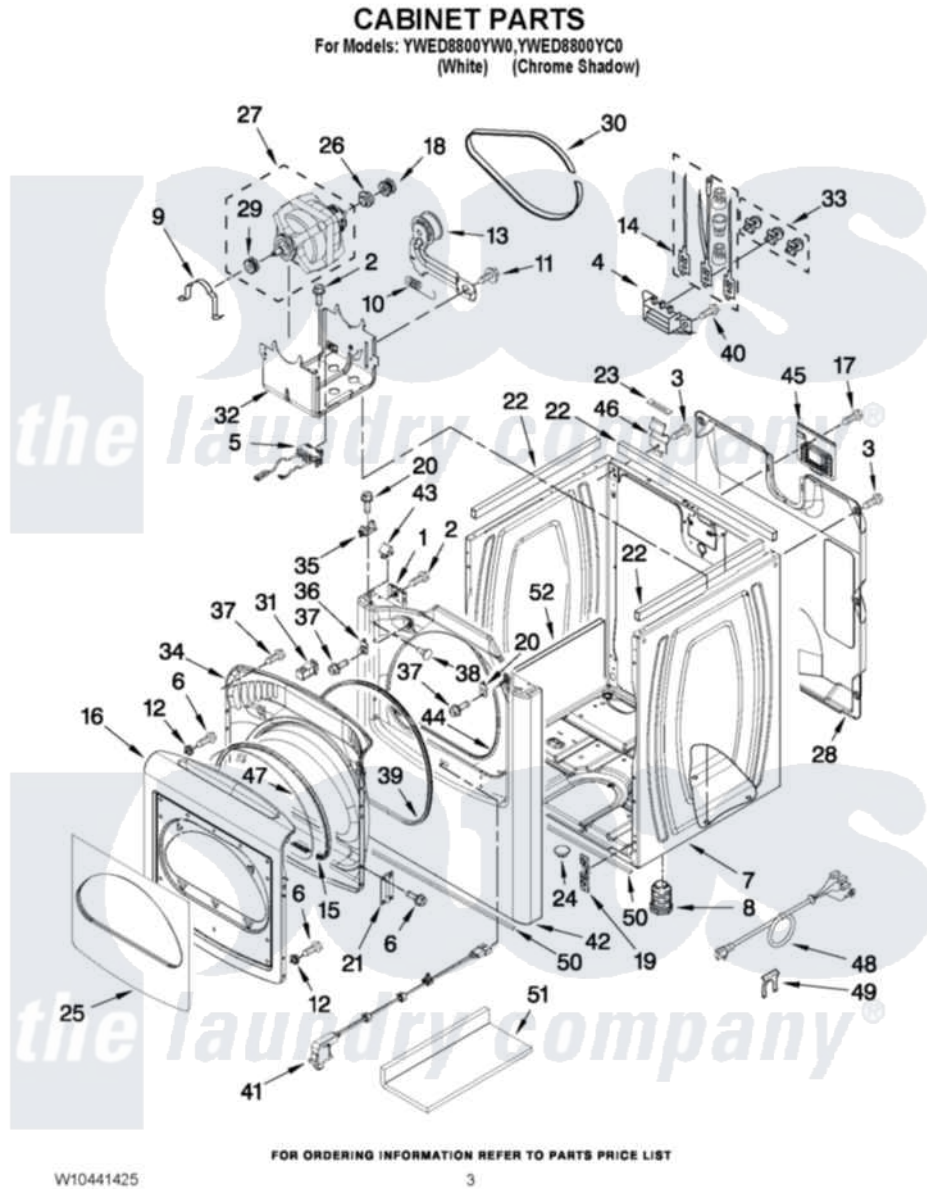

# Whirlpool YWED8800YW0 02 - CABINET PARTS

Whirlpool [Residential Whirlpool YWED8800YW0 Dryer Parts](#) Parts Diagram 02 - CABINET PARTS  
Click on the part number to view part

Item	Original Part Number	Replaced By	Status	Part Description
1	<a href="#">W10007520</a>			Clip, Ground
2	<a href="#">3390631</a>			Screw, 10-16 X 3/8
3	<a href="#">693995</a>			Screw, Hex Head
4	<a href="#">3397659</a>			Block, Terminal
5	<a href="#">W10314253</a>			Switch, Assembly Broken Belt
6	342055	<a href="#">488627</a>		Screw
7	W10183827	<a href="#">W10223154</a>		Cabinet
"	<a href="#">W10391494</a>			Cabinet
8	<a href="#">W10363894</a>			Foot, Dryer
NI	<a href="#">279810</a>			Foot-Optional
9	<a href="#">660658</a>			Clamp, Motor Mounting 343481 685441
10	<a href="#">3387374</a>			Spring, Idler
11	<a href="#">3389420</a>			Retainer-Idler 1/4-20 X 1/16
12	<a href="#">308499</a>			Nut-1/4 Hf Self-Thread
13	<a href="#">8547160</a>			Pulley Assembly
				Terminal Tipped And Brass