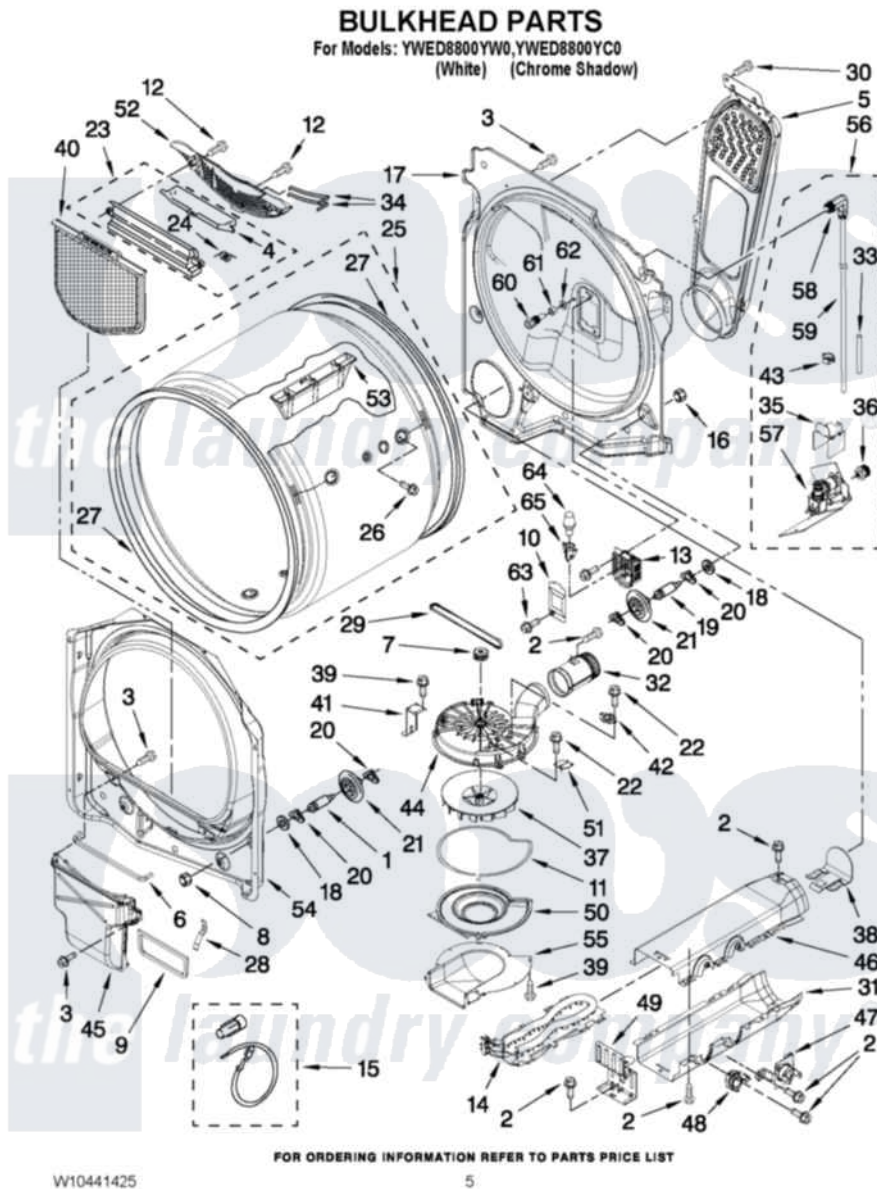

# Whirlpool YWED8800YW0 03 - BULKHEAD PARTS

Whirlpool Residential Whirlpool YWED8800YW0 Dryer Parts Parts Diagram 03 - BULKHEAD PARTS  
Click on the part number to view part

Item	Original Part Number	Replaced By	Status	Part Description
1	<a href="#">W10359271</a>			Shaft, Drum Roller Threads
2	<a href="#">90767</a>			Screw, 8A X 3/8 HeX Washer Head Tapping
3	<a href="#">3390631</a>			Screw, 10-16 X 3/8
4	3394984	<a href="#">8563758</a>		Door, Lint Screen
5	<a href="#">8544730</a>			Air Duct Assembly
6	<a href="#">697813</a>			Seal, Outlet Housing
7	<a href="#">8544739</a>			Pulley, Blower
8	3934666	<a href="#">W10080210</a>		Nut, 3/8 X 16
9	<a href="#">8544721</a>			Seal, Lint Duct
10	<a href="#">3977373</a>			Bracket, Drum Light
11	<a href="#">8573068</a>			Seal, Blower Cover
12	<a href="#">3387230</a>			Screw, 10-16 X 13/16
13	3402841	<a href="#">8532165</a>		Lens, Drum Light
14	W10044460		Not Available	HEATER ELEMENT
15	<a href="#">279457</a>			Wire Kit, Terminal
16	W10001120	<a href="#">W10080190</a>		Nut, 3/8-16