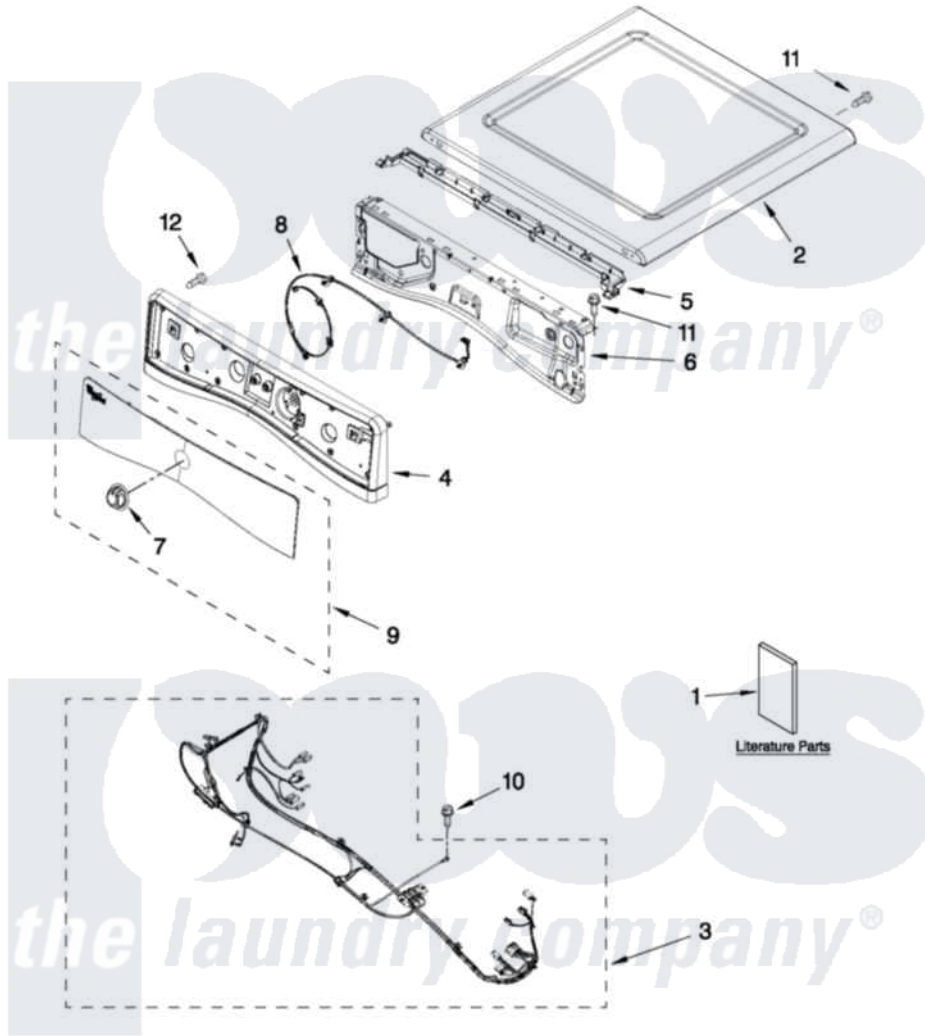

Whirlpool YWED88HEAC0 01 - TOP AND CONSOLE PARTS

TOP AND CONSOLE PARTS

For Models: YWED88HEAW0, YWED88HEAC0
(White) (Chrome Shadow)

27" ELECTRIC DRYER

FOR ORDERING INFORMATION REFER TO PARTS PRICE LIST

6-12 Litho in U.S.A. (BMN) (psw)

1

Part No. W10520371 Rev. A

Whirlpool Residential Whirlpool YWED88HEAC0 Dryer Parts Parts Diagram 01 - TOP AND CONSOLE PARTS

[Click on the part number to view part](#)

Item	Original Part Number	Replaced By	Status	Part Description
1	W10494212		Not Available	USE & CARE GUIDE
"	W10097114		Not Available	INSTALLATION INSTRUCTIONS
"	W10508900		Not Available	INSTALLATION, INSTRUCTION
2	W10208383			Top
"	W10460919			Top
3	W10441590		Not Available	TOP (HARNES, MAIN)
4	W10391519			Panel, Console Assembly
"	W10463690			Panel, Console Assembly
5	W10259210			Water Channel
6	W10208198			Bracket, Console
7	W10391535		Not Available	KNOB, CONTROL
8	W10443062			Cable, UI
9	W10391529			IML Assembly
"	W10463676			IML Assembly
10	693995			Screw, Hex Head