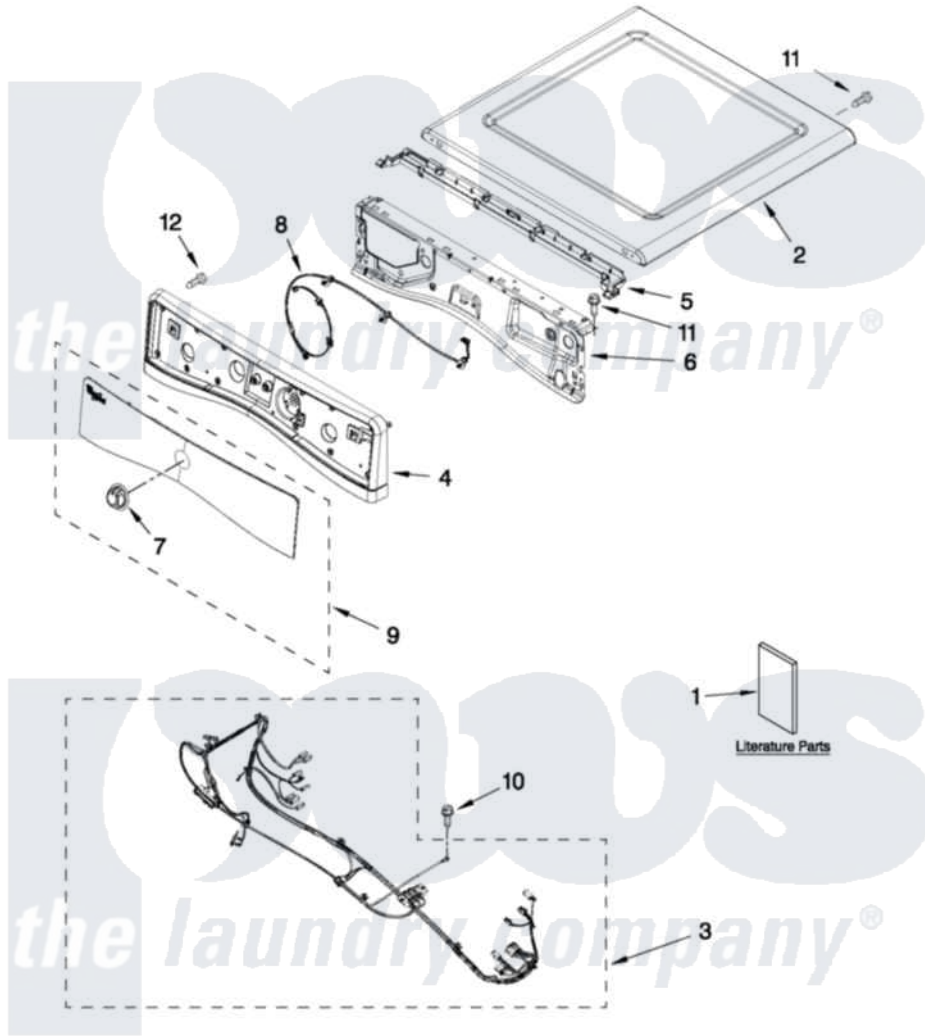

Whirlpool YWED88HEAW0 01 - TOP AND CONSOLE PARTS

TOP AND CONSOLE PARTS

For Models: YWED88HEAW0, YWED88HEAC0
(White) (Chrome Shadow)

27" ELECTRIC DRYER

FOR ORDERING INFORMATION REFER TO PARTS PRICE LIST

6-12 Litho in U.S.A. (BMN) (psw)

1

Part No. W10520371 Rev. A

Whirlpool [Residential Whirlpool YWED88HEAW0 Dryer Parts](#) Parts Diagram 01 - TOP AND CONSOLE PARTS

[Click on the part number to view part](#)

Item	Original Part Number	Replaced By	Status	Part Description
1	W10494212		Not Available	USE & CARE GUIDE
"	W10097114		Not Available	INSTALLATION INSTRUCTIONS
"	W10508900		Not Available	INSTALLATION, INSTRUCTION
2	W10208383			Top
"	W10460919			Top
3	W10441590		Not Available	TOP (HARNES, MAIN)
4	W10391519			Panel, Console Assembly
"	W10463690			Panel, Console Assembly
5	W10259210			Water Channel
6	W10208198			Bracket, Console
7	W10391535		Not Available	KNOB, CONTROL
8	W10443062			Cable, UI
9	W10391529			IML Assembly
"	W10463676			IML Assembly
10	693995			Screw, Hex Head