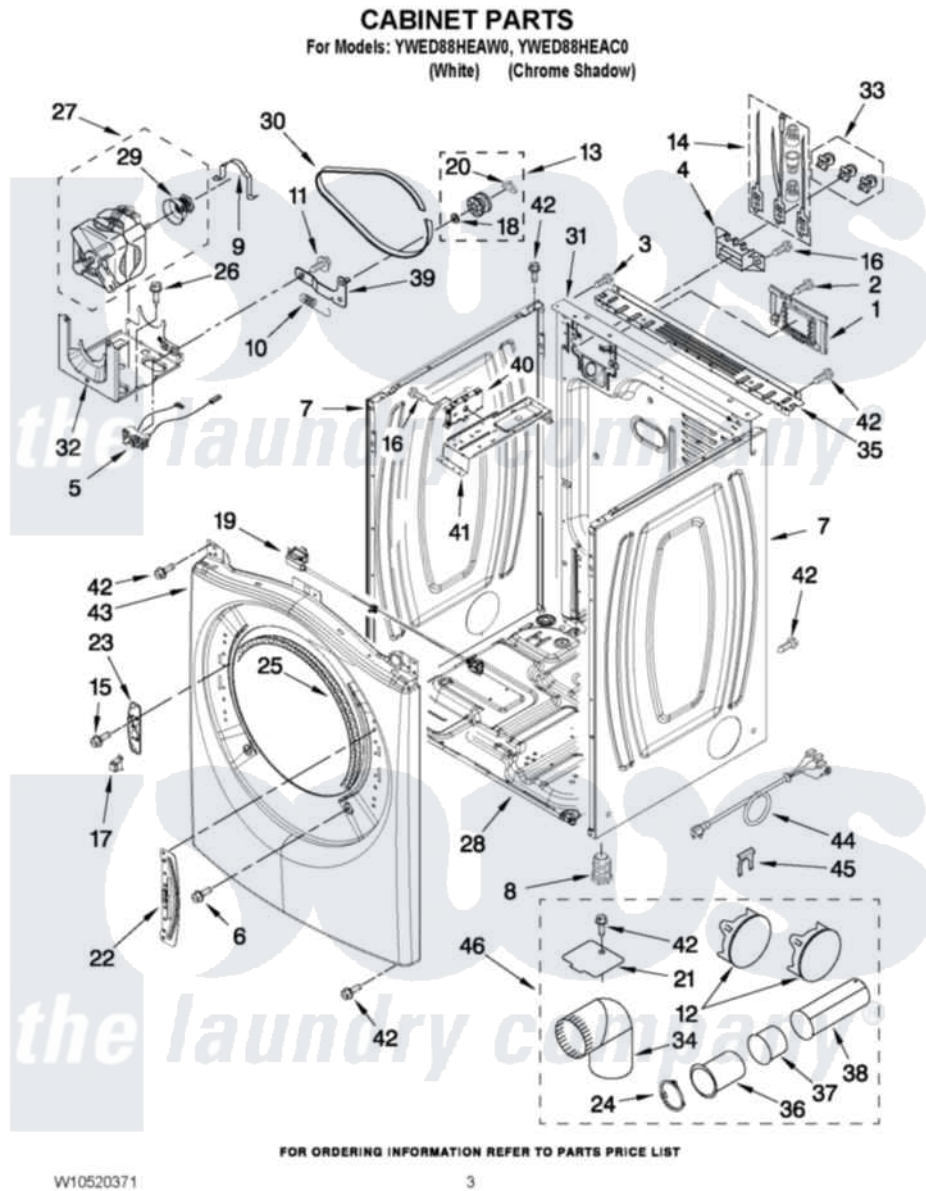

Whirlpool YWED88HEAW0 02 - CABINET PARTS

Whirlpool [Residential Whirlpool YWED88HEAW0 Dryer Parts](#) Parts Diagram 02 - CABINET PARTS
Click on the part number to view part

Item	Original Part Number	Replaced By	Status	Part Description
1	W10316167			Cover,
2	3390631			Screw, 10-16 X 3/8
3	8533974	4331106		Screw, No.10-32 X 7/16
4	3397659			Block, Terminal
5	W10411936			Switch, Broken Belt
6	3357011	308685		Side Trim)
7	W10468495			Panel, Side
"	W10468496			Panel, Side
8	3392100	49621		Feet-Leveling
NI	279810			Foot-Optional
9	W10121316			Plug, Multivent
10	W10446781			Spring, Idler
11	3389420			Retainer-Idler 1/4-20 X 1/16
12	W10404617			Plug, Multivent
13	3388672	279640		Pulley-Idr
14	279318			Terminal Tinned And Brass Panel

15	W10288126		Screw, 10-32 X 1/2
16	90767		Screw, 8A X 3/8 HeX Washer Head Tapping
17	W10208401		Spring Catch Assembly
18	W10121334		Washer, Thrust
19	W10350906		Door Switch Assembly
20	690997		Washer, Thrust
21	W10354249		Plate, Cover
22	W10208218		Bracket, Door Hinge
23	W10208250		Strike, Door
24	W10344699		Collar, Duct
25	3387242		Seal, Front Panel
26	343641	681414	Screw, 10AB X 1/2
27	W10396028	279787	Motor-Drive
28	8565046		(BROKEN BELT BASE, CABINET SWITCH)
29	8578220		Pulley, Motor
30	3387610	661570	Belt
31	W10487430		Panel, Rear
32	W10242878		Bracket, Motor Mounting
33	279393		Terminal Block Screw Kit
34	W10416072	Not Available	4" - 90° ELBOW
35	W10208382		Bracket, Rear Dryer
36	8563747		Exhaust Pipe Medium Pipe
37	W10331278		Exhaust Pipe
38	8563749		Exhaust Pipe
39	3388674	W10118756	Idler Bracket
40	W10495880		Control Board
41	W10259611		Bracket, Control
42	3390647	488729	Screw
43	W10363953		Front Panel
"	W10463309		Front Panel
44	3394208		Cord, Power
45	694415		Clip, Strain Relief
NI	W10323246		Dryer Exhaust Kit