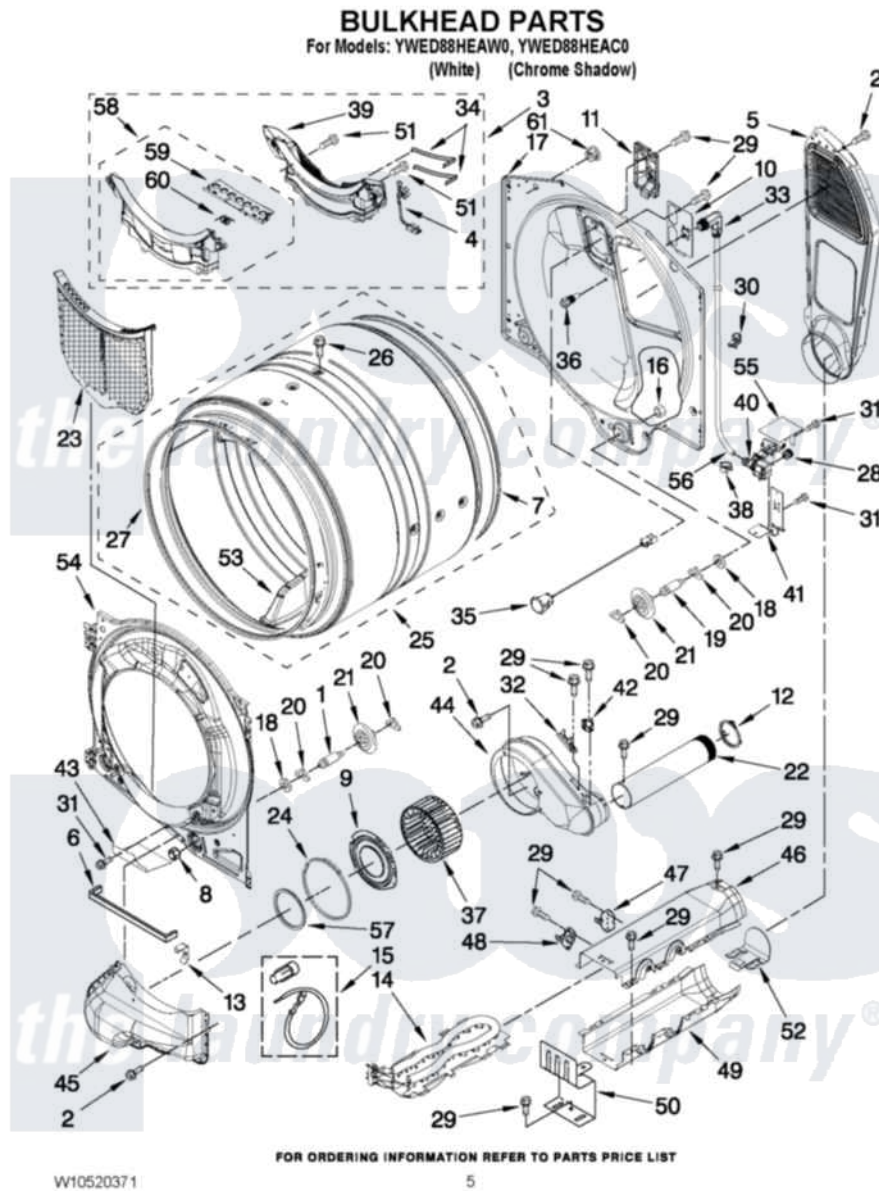

Whirlpool YWED88HEAW0 03 - BULKHEAD PARTS

Whirlpool [Residential Whirlpool YWED88HEAW0 Dryer Parts](#) Parts Diagram 03 - BULKHEAD PARTS
Click on the part number to view part

Item	Original Part Number	Replaced By	Status	Part Description
1	W10359271			Shaft, Drum Roller Threads
2	3390647	488729		Screw
3	W10219012			Outlet, Grille And Housing Assembly
4	W10298258			Harness, Sensor
5	697354	3387911		Duct-Air
6	W10211950			Seal, Outlet Housing
7	697694	280114		Seal
8	3934666	W10080210		Nut, 3/8 X 16
9	W10211901			Collar Assembly
10	W10249422			Nozzle, Bracket Rear
11	W10208422			Rear Deflector
12	W10344699			Collar, Duct
13	W10414388			Clip, Spring
14	8544772			Heater Element
15	279457			Wire Kit, Terminal
16	W10001120	W10080190		Nut, 3/8-16