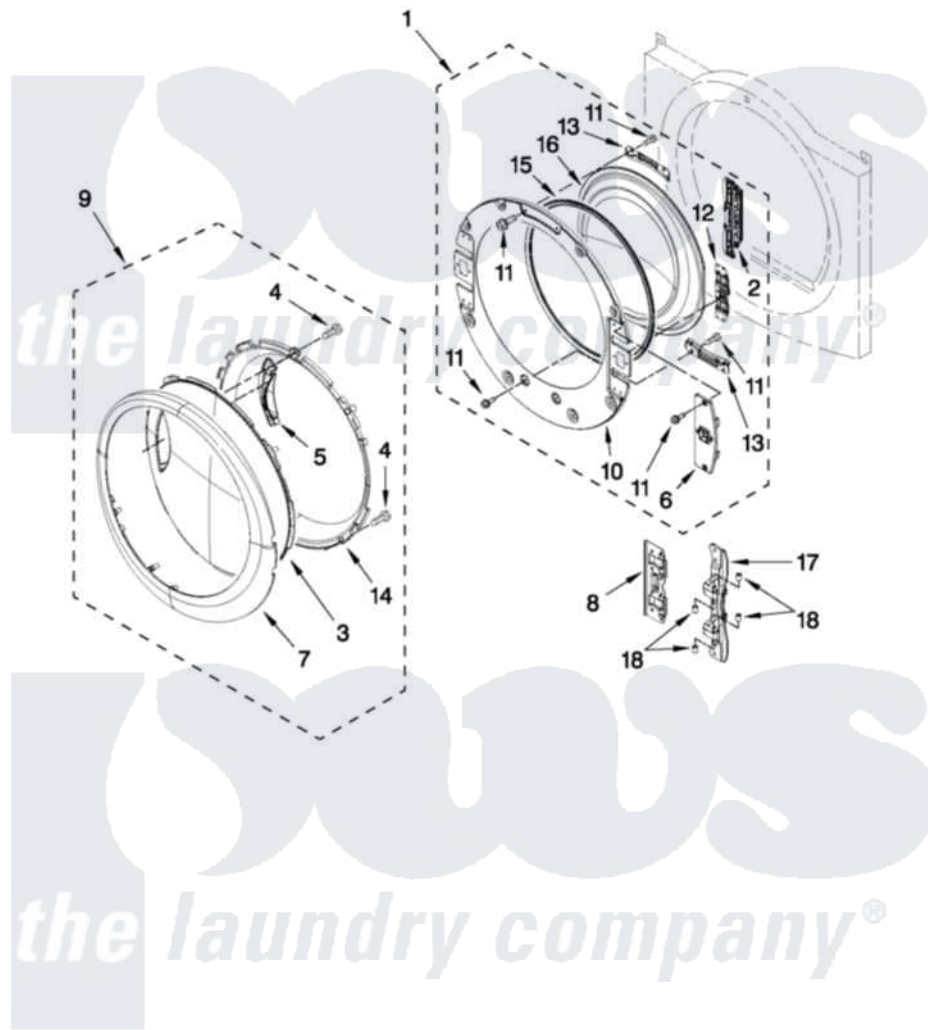

Whirlpool YWED88HEAW0 04 - DOOR PARTS

DOOR PARTS For Models: YWED88HEAW0, YWED88HEAC0 (White) (Chrome Shadow)

FOR ORDERING INFORMATION REFER TO PARTS PRICE LIST

W10520371

7

Whirlpool [Residential Whirlpool YWED88HEAW0 Dryer Parts](#) Parts Diagram 04 - DOOR PARTS
Click on the part number to view part

Item	Original Part Number	Replaced By	Status	Part Description
1	W10208266			Door, Inner Assembly
2	W10208414			Door Hinge Assembly
3	W10208270			Door, Outer Screen
4	9742177			Screw, 8-18 X .625
5	W10208411			Handle, Door
6	W10208413			Cover, Door Switch
7	W10208271			Door, Trim Ring
8	W10208419			Plate, Hinge Retainer
9	W10208268			Door Assembly (Outer) (Include Items, (3, 4, 5, 7 And 14)
10	W10267837			Door, Inner Assembly
11	W10288126			Screw, 10-32 X 1/2
12	W10208254			Door Inner Screw, 10-32 X 1/2
13	W10208252			Bracket, Glass
14	W10208269			Frame, Door Front Support
15	W10329710			Door Catch Assembly

16 [W10208417](#)

Window Inner Door

17 [W10208415](#)

Hinge Base

18 [W10208398](#)

Cap, Hinge