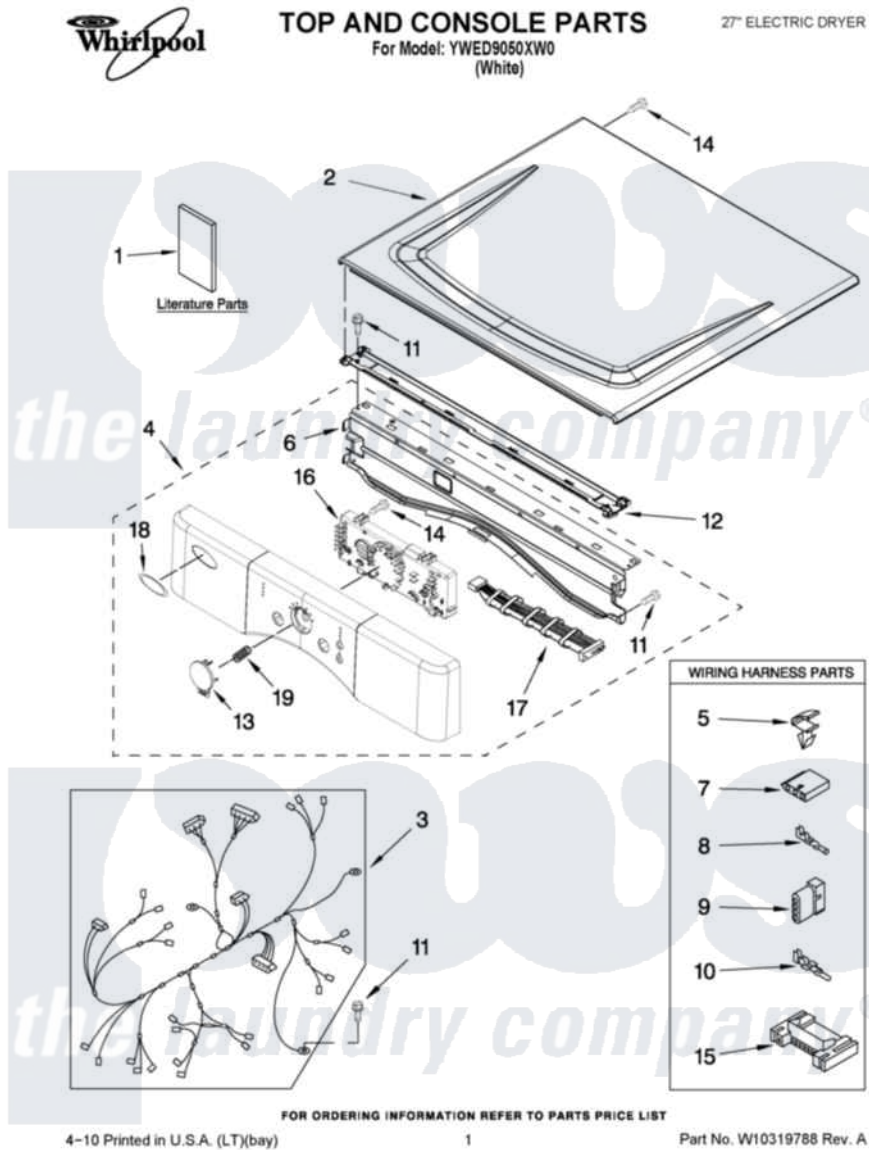

Whirlpool YWED9050XW0 01 - TOP AND CONSOLE PARTS

Whirlpool Residential Whirlpool YWED9050XW0 Dryer Parts Parts Diagram 01 - TOP AND CONSOLE PARTS
 Click on the part number to view part

Item	Original Part Number	Replaced By	Status	Part Description
1	W10296184		Not Available	USE & CARE GUIDE
"	W10238796		Not Available	TECH SHEET
"	W10240584		Not Available	INSTALLATION, INSTRUCTION
2	8563730	W10336080		Top
3	W10251444		Not Available	HARNESS, MAIN
4	W10215458			Panel, Console Assembly
5	3394427			Clip-Harness
6	8565237			Bracket, Console
7	353424			Plug, Terminal
8	94614			Terminal
9	3936144			Do-It-Yourself Repair Manuals
10	94613	596797		Terminal
11	3390647	488729		Screw
12	W10266747			Channel-Water, Dryer
13	W10212800			Button, Cycle
14	W10006580			Screw, M3-1.12 X12 Pn 6l Spl

15	3395683		Receptacle, Multi-Terminal
16	W10215814		Assembly, User Interface
17	W10259049		Cable, User Interface
18	W10117943	8303811	Badge, Assembly
19	W10215807		Spring, Cycle Button