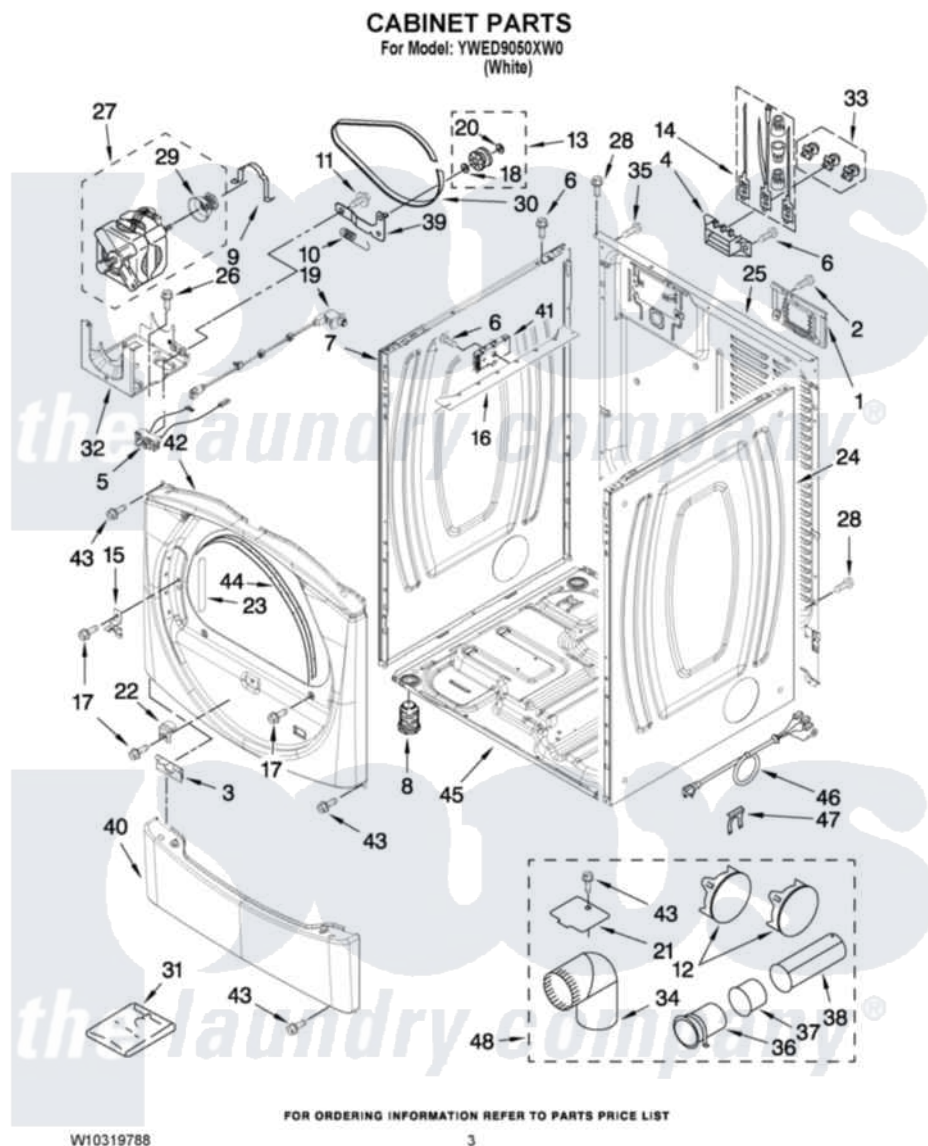

# Whirlpool YWED9050XW0 02 - CABINET PARTS

Whirlpool [Residential Whirlpool YWED9050XW0 Dryer Parts](#) Parts Diagram 02 - CABINET PARTS  
Click on the part number to view part

Item	Original Part Number	Replaced By	Status	Part Description
1	W10286180	<a href="#">W10119283</a>		Cover, Terminal Block
2	3390814	<a href="#">90767</a>		Screw, 8A X 3/8 HeX Washer Head Tapping
3	<a href="#">8519459</a>			Clip, Toe Panel
4	<a href="#">3397659</a>			Block, Terminal
5	W10246525	<a href="#">W10314253</a>		Switch, Assembly Broken Belt
6	<a href="#">90767</a>			Screw, 8A X 3/8 HeX Washer Head Tapping
7	<a href="#">8565054</a>			Panel, Side
8	3392100	<a href="#">49621</a>		Feet-Leveling
NI	<a href="#">279810</a>			Foot-Optional
9	<a href="#">660658</a>			Clamp, Motor Mounting 343481 685441
10	<a href="#">3387374</a>			Spring, Idler
11	<a href="#">3389420</a>			Retainer-Idler 1/4-20 X 1/16
12	<a href="#">49252</a>			Plug, Multivent
13	3388672	<a href="#">279640</a>		Pulley-ldr