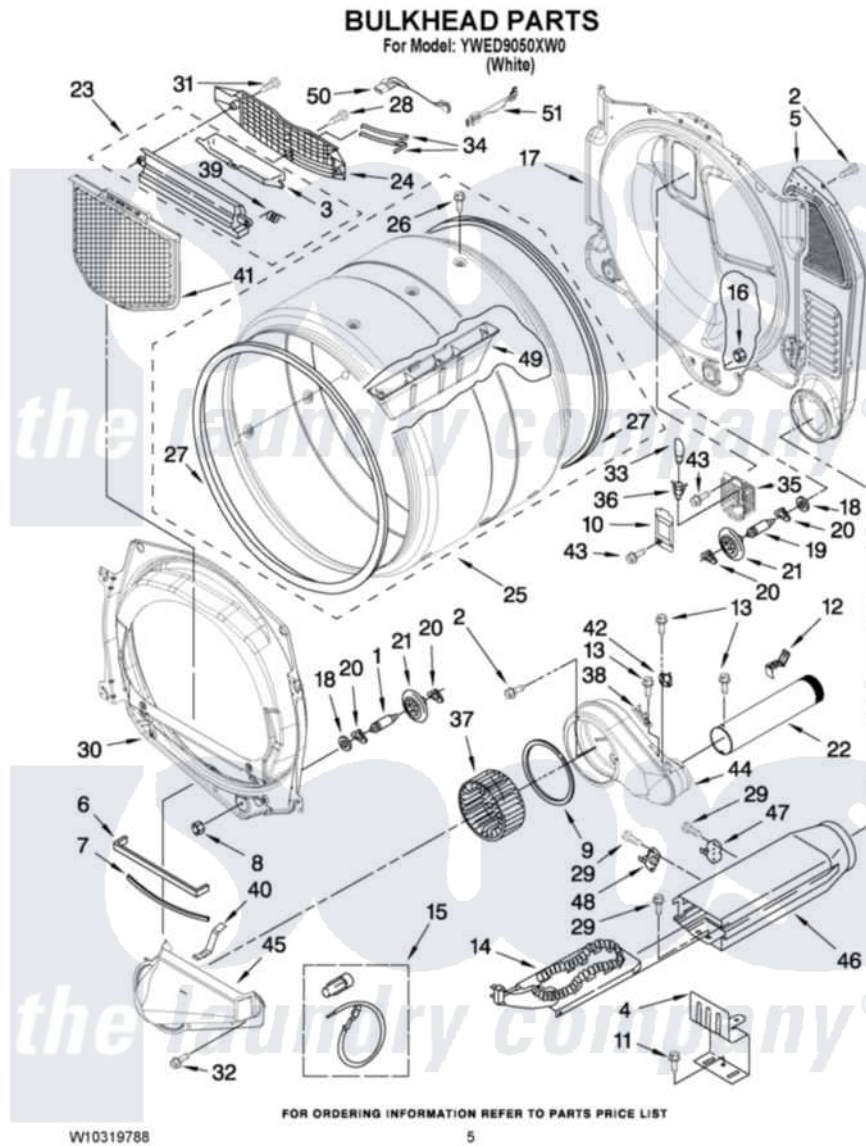

Whirlpool YWED9050XW0 03 - BULKHEAD PARTS

Whirlpool Residential Whirlpool YWED9050XW0 Dryer Parts Parts Diagram 03 - BULKHEAD PARTS
Click on the part number to view part

Item	Original Part Number	Replaced By	Status	Part Description
1	8575324	W10359271		Shaft, Drum Roller Threads
2	3390647	488729		Screw
3	W10153413			Door, Lint Screen
4	8066099			Bracket, Heater Box
5	697354	3387911		Duct-Air
6	697813			Seal, Outlet Housing
7	697814	697813		Seal, Outlet Housing
8	3934666	W10080210		Nut, 3/8 X 16
9	697770			Seal, Cover Plate Blower Housing
10	3402841	8532165		Lens, Drum Light
11	693995			Screw, Hex Head
12	8572105			Retainer, Toe Panel
13	8533971	90767		Screw, 8A X 3/8 HeX Washer Head Tapping
14	3387747			Element, Heater
15	279457			Wire Kit, Terminal

16	W10001120	W10080190	Nut, 3/8-16
17	W10080170		Bulkhead, Rear
18	3387459	W10080960	Washer, Support
19	8575325	W10359272	Shaft, Roller Drum Threads
20	690997		Washer, Thrust
21	8536973	W10314173	Support
22	8563728		Exhaust Pipe
23	W10153423		Outlet Grille, Housing Assembly
24	W10153412		Grille, Outlet
25	W10153420		Complete Drum Assembly
26	W10219342		Screw, Baffle Mounting
27	W10166807	280114	Seal
28	695240	488729	Screw
29	90767		Screw, 8A X 3/8 HeX Washer Head Tapping
30	8565061		Bulkhead, Front
31	3387230		Screw, 10-16 X 13/16
32	489463		Screw, 8-18 X 1/16
33	3406124	22002263	Lamp
34	3387223		Electrode, Sensor
35	8578825		Bracket, Drum Light
36	W10214261		Socket, Drum Light Assembly
37	697772		Wheel, Blower
38	3392519		Thermal Limiter
39	3394986		Spring, Lint Screen Door
40	8066208		Clip-Exhaust
41	W10049370	W10120998	Screen
42	8577274		Thermostat 295F
43	487909	488729	Screw
44	8544362	W10119255	Housing, Blower
45	8066168	W10128606	Duct-Lint
46	3392537		Box, Heater
47	8318314	279973	Kit, Thermal Cut-Off
48	3391914		Thermostat 295 F
49	W10153409		Baffle, Drum
50	W10110975		Harness, Sensor
51	3406653		Harness, Sensor