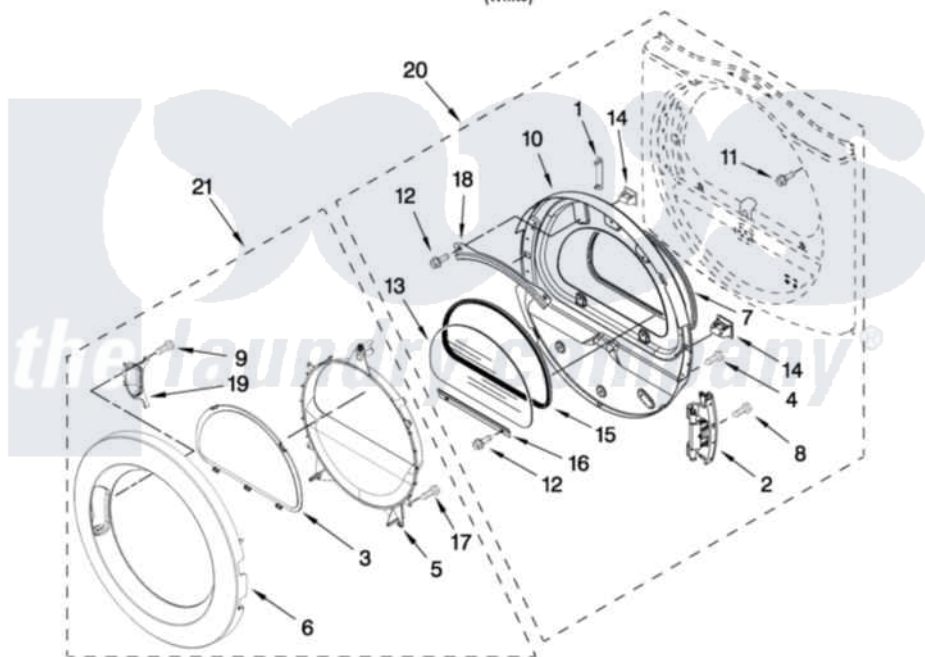

# Whirlpool YWED9050XW0 04 - DOOR PARTS

## DOOR PARTS

For Model: YWED9050XW0  
(White)

FOR ORDERING INFORMATION REFER TO PARTS PRICE LIST

W10319788

7

Whirlpool [Residential Whirlpool YWED9050XW0 Dryer Parts](#) Parts Diagram 04 - DOOR PARTS  
Click on the part number to view part

Item	Original Part Number	Replaced By	Status	Part Description
1	<a href="#">W10256915</a>			Label, Hinge Hole Cover
2	W10304672	<a href="#">8578887</a>		Door Hinge Assembly
3	<a href="#">W10215741</a>			Screen, Door
4	<a href="#">8534044</a>			Screw, 8-18 X 1/2
5	<a href="#">W10283424</a>			Door, Intermediate Stationary
6	<a href="#">W10215742</a>			Door, Outer Ring
7	<a href="#">W10163915</a>			Door Seal
8	<a href="#">W10159996</a>			Screw, 10-24 X 25/64
9	<a href="#">9742177</a>			Screw, 8-18 X .625
10	W10259900	<a href="#">W10164062</a>		Door Assembly
11	<a href="#">355515</a>			Screw, 8-18 X 11/16
12	3393258	<a href="#">3373329D</a>		Screw
13	<a href="#">W10286878</a>			Window
14	690081	<a href="#">279570</a>		Latch
15	<a href="#">8579663</a>			Seal, Window
16	<a href="#">8519354</a>			Retainer-Window

17	<a href="#">8534022</a>	Screw, 8-18 X 1/16
18	<a href="#">8519356</a>	Retainer-Window
19	<a href="#">W10215754</a>	Handle Pocket
20	<a href="#">W10270216</a>	Door Assembly
21	<a href="#">W10215753</a>	Door, Outer Assembly