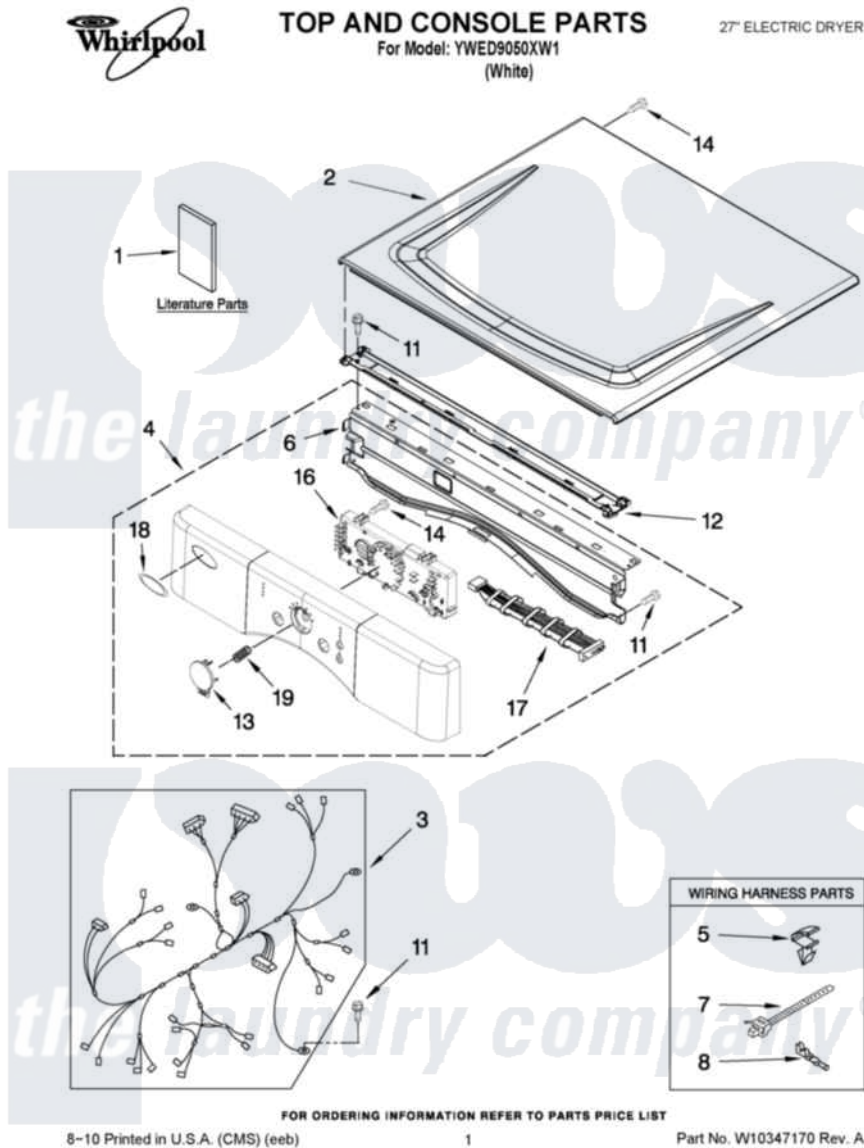

Whirlpool YWED9050XW1 01 - TOP AND CONSOLE PARTS

Whirlpool Residential Whirlpool YWED9050XW1 Dryer Parts Parts Diagram 01 - TOP AND CONSOLE PARTS
 Click on the part number to view part

Item	Original Part Number	Replaced By	Status	Part Description
1	W10296184		Not Available	USE & CARE GUIDE
"	W10238796		Not Available	TECH SHEET
"	W10240584		Not Available	INSTALLATION, INSTRUCTION
2	8563730	W10336080		Top
3	W10251444		Not Available	HARNESS, MAIN
4	W10215458			Panel, Console Assembly
5	3394427			Clip-Harness
6	8565237			Bracket, Console
7	3391018			Tie Cable
8	94614			Terminal
11	3390647	488729		Screw
12	W10266747			Channel-Water, Dryer
13	W10212800			Button, Cycle
14	W10006580			Screw, M3-1.12 X12 Pn 6l Spl
16	W10215814			Assembly, User Interface
17	W10259049			Cable, User Interface