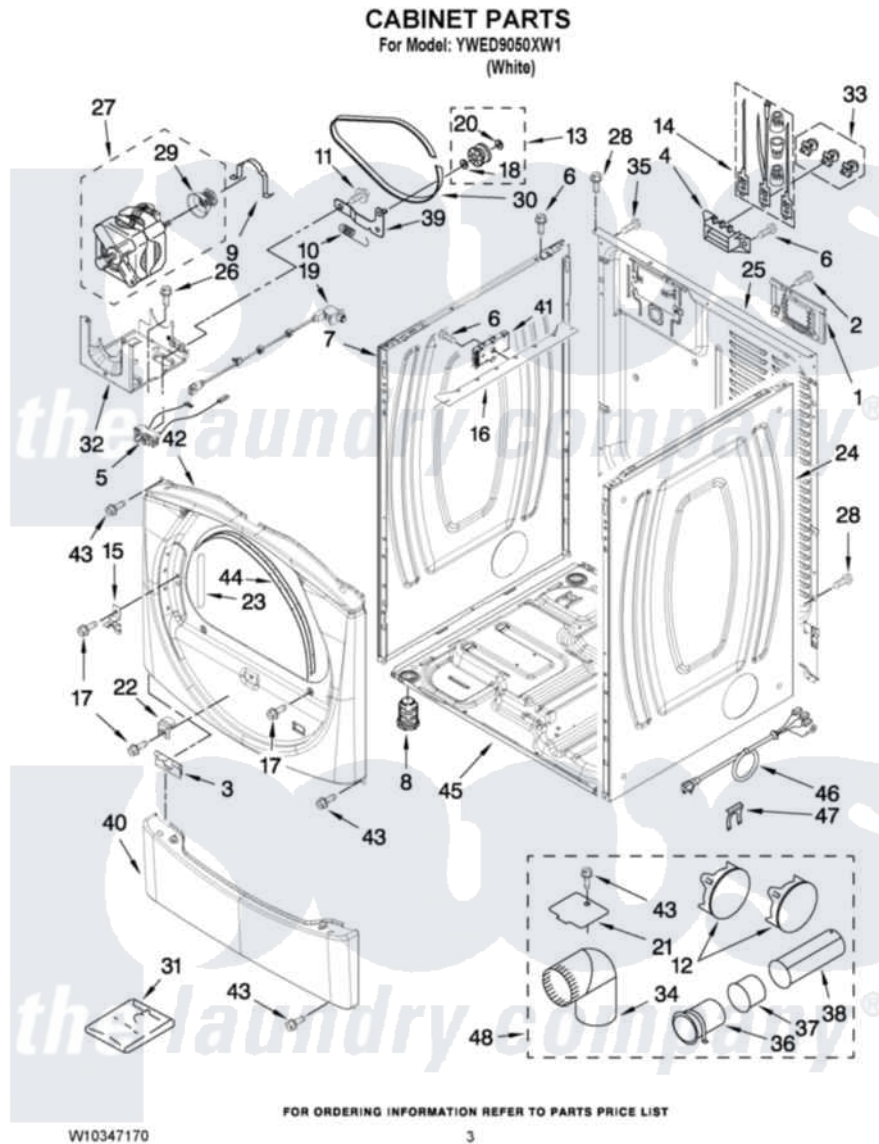

# Whirlpool YWED9050XW1 02 - CABINET PARTS

Whirlpool [Residential Whirlpool YWED9050XW1 Dryer Parts](#) Parts Diagram 02 - CABINET PARTS  
Click on the part number to view part

Item	Original Part Number	Replaced By	Status	Part Description
1	W10286180	<a href="#">W10119283</a>		Cover, Terminal Block
2	3390814	<a href="#">90767</a>		Screw, 8A X 3/8 HeX Washer Head Tapping
3	<a href="#">8519459</a>			Clip, Toe Panel
4	<a href="#">3397659</a>			Block, Terminal
5	W10246525	<a href="#">W10314253</a>		Switch, Assembly Broken Belt
6	8533971	<a href="#">90767</a>		Screw, 8A X 3/8 HeX Washer Head Tapping
7	<a href="#">8565054</a>			Panel, Side
8	3392100	<a href="#">49621</a>		Feet-Leveling
NI	<a href="#">279810</a>			Foot-Optional
9	<a href="#">660658</a>			Clamp, Motor Mounting 343481 685441
10	<a href="#">3387374</a>			Spring, Idler
11	<a href="#">3389420</a>			Retainer-Idler 1/4-20 X 1/16
12	<a href="#">W10331132</a>			Dryer Exhaust Kit
13	3388672	<a href="#">279640</a>		Pulley-ldr