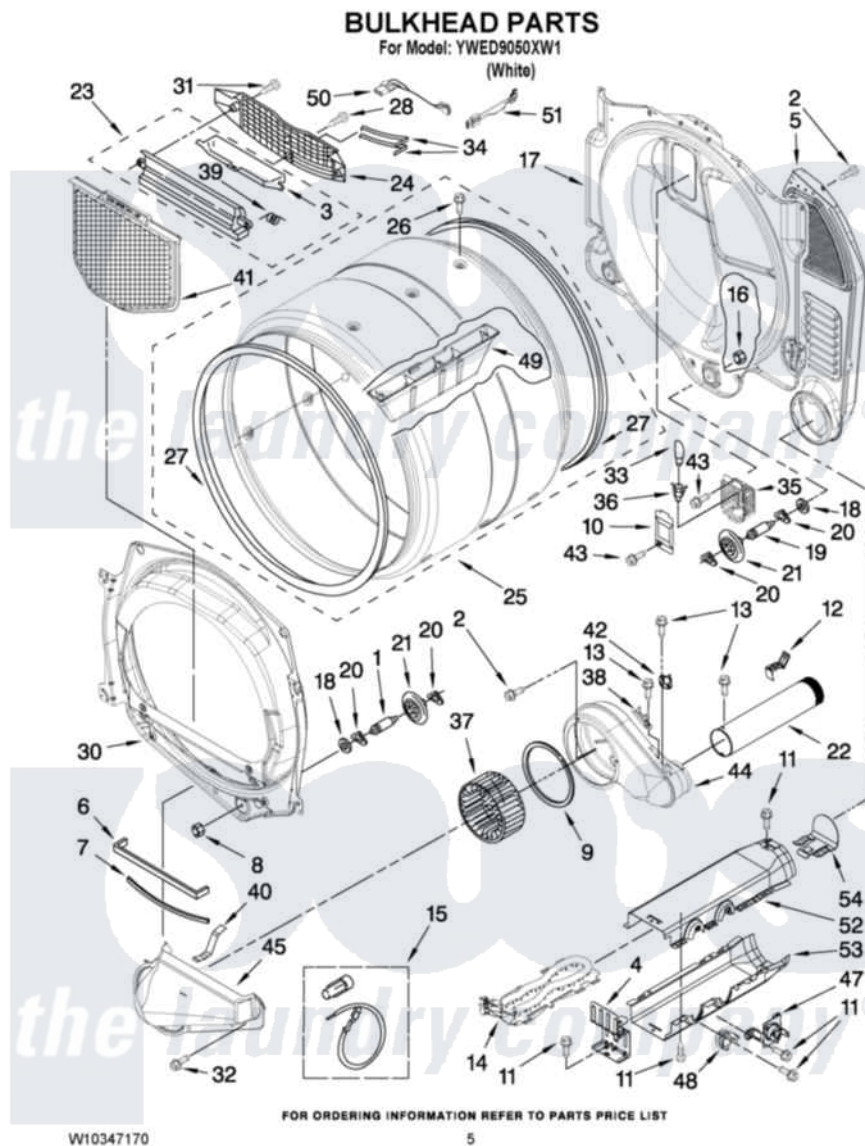

# Whirlpool YWED9050XW1 03 - BULKHEAD PARTS

Whirlpool Residential Whirlpool YWED9050XW1 Dryer Parts Parts Diagram 03 - BULKHEAD PARTS  
 Click on the part number to view part

Item	Original Part Number	Replaced By	Status	Part Description
1	8575324	<a href="#">W10359271</a>		Shaft, Drum Roller Threads
2	3390647	<a href="#">488729</a>		Screw
3	<a href="#">W10153413</a>			Door, Lint Screen
4	<a href="#">8066099</a>			Bracket, Heater Box
5	697354	<a href="#">3387911</a>		Duct-Air
6	<a href="#">697813</a>			Seal, Outlet Housing
7	697814	<a href="#">697813</a>		Seal, Outlet Housing
8	3934666	<a href="#">W10080210</a>		Nut, 3/8 X 16
9	<a href="#">697770</a>			Seal, Cover Plate Blower Housing
10	3402841	<a href="#">8532165</a>		Lens, Drum Light
11	<a href="#">693995</a>			Screw, Hex Head
12	<a href="#">8572105</a>			Retainer, Toe Panel
13	8533971	<a href="#">90767</a>		Screw, 8A X 3/8 HeX Washer Head Tapping
14	<a href="#">8544771</a>			Heater Element
15	<a href="#">279457</a>			Wire Kit, Terminal