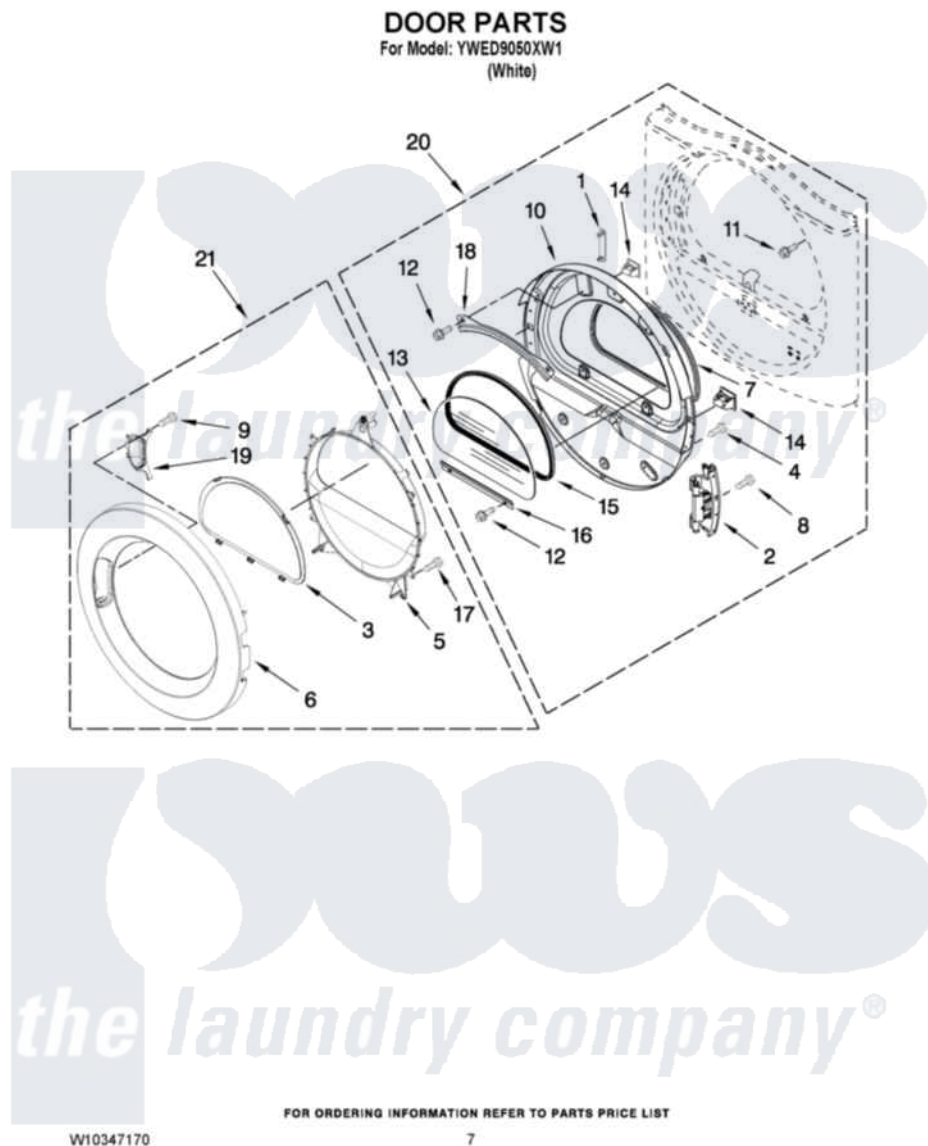

# Whirlpool YWED9050XW1 04 - DOOR PARTS

Whirlpool [Residential Whirlpool YWED9050XW1 Dryer Parts](#) Parts Diagram 04 - DOOR PARTS  
[Click on the part number to view part](#)

Item	Original Part Number	Replaced By	Status	Part Description
1	<a href="#">W10256915</a>			Label, Hinge Hole Cover
2	W10304672	<a href="#">8578887</a>		Door Hinge Assembly
3	<a href="#">W10215741</a>			Screen, Door
4	<a href="#">8534044</a>			Screw, 8-18 X 1/2
5	<a href="#">W10283424</a>			Door, Intermediate Stationary
6	<a href="#">W10215742</a>			Door, Outer Ring
7	<a href="#">W10163915</a>			Door Seal
8	<a href="#">W10159996</a>			Screw, 10-24 X 25/64
9	<a href="#">9742177</a>			Screw, 8-18 X .625
10	<a href="#">W10270216</a>			Door Assembly
11	<a href="#">355515</a>			Screw, 8-18 X 11/16
12	3393258	<a href="#">3373329D</a>		Screw
13	<a href="#">W10286878</a>			Window
14	690081	<a href="#">279570</a>		Latch
15	<a href="#">8579663</a>			Seal, Window
16	<a href="#">8519354</a>			Retainer-Window

17	<a href="#">8534022</a>	Screw, 8-18 X 1/16
18	<a href="#">8519356</a>	Retainer-Window
19	<a href="#">W10215754</a>	Handle Pocket
20	<a href="#">W10270216</a>	Door Assembly
21	<a href="#">W10215753</a>	Door, Outer Assembly