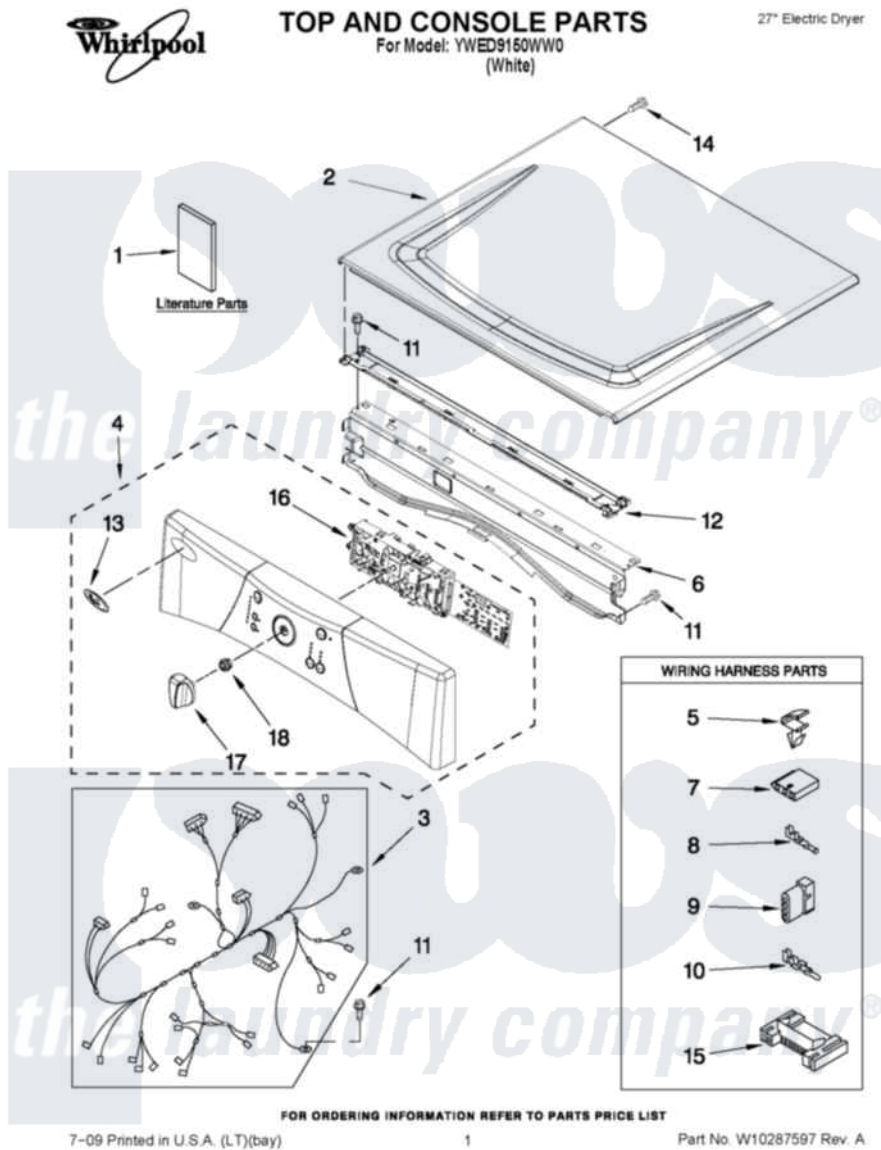

Whirlpool YWED9150WW0 01 - TOP AND CONSOLE PARTS

Whirlpool Residential Whirlpool YWED9150WW0 Dryer Parts Parts Diagram 01 - TOP AND CONSOLE PARTS
 Click on the part number to view part

Item	Original Part Number	Replaced By	Status	Part Description
1	W10270752		Not Available	USE & CARE GUIDE
"	W10238793		Not Available	TECH SHEET
"	W10240584		Not Available	INSTALLATION, INSTRUCTION
2	8563730	W10336080		Top
3	W10251444		Not Available	HARNESS, MAIN
4	W10215747			Panel, Console
5	3394427			Clip-Harness
6	8565237			Bracket, Console
7	353424			Plug, Terminal
8	94614			Terminal
9	3936144			Do-It-Yourself Repair Manuals
10	94613	596797		Terminal
11	3390647	488729		Screw
12	W10266747			Channel-Water, Dryer
13	W10117943	8303811		Badge, Assembly
14	3400238			Screw, 2-28 X 1/2

15	3395683	Receptacle, Multi-Terminal
16	W10247234	Assembly, User Interface
17	W10236098	Knob
18	W10215835	Bushing, Shart Knob