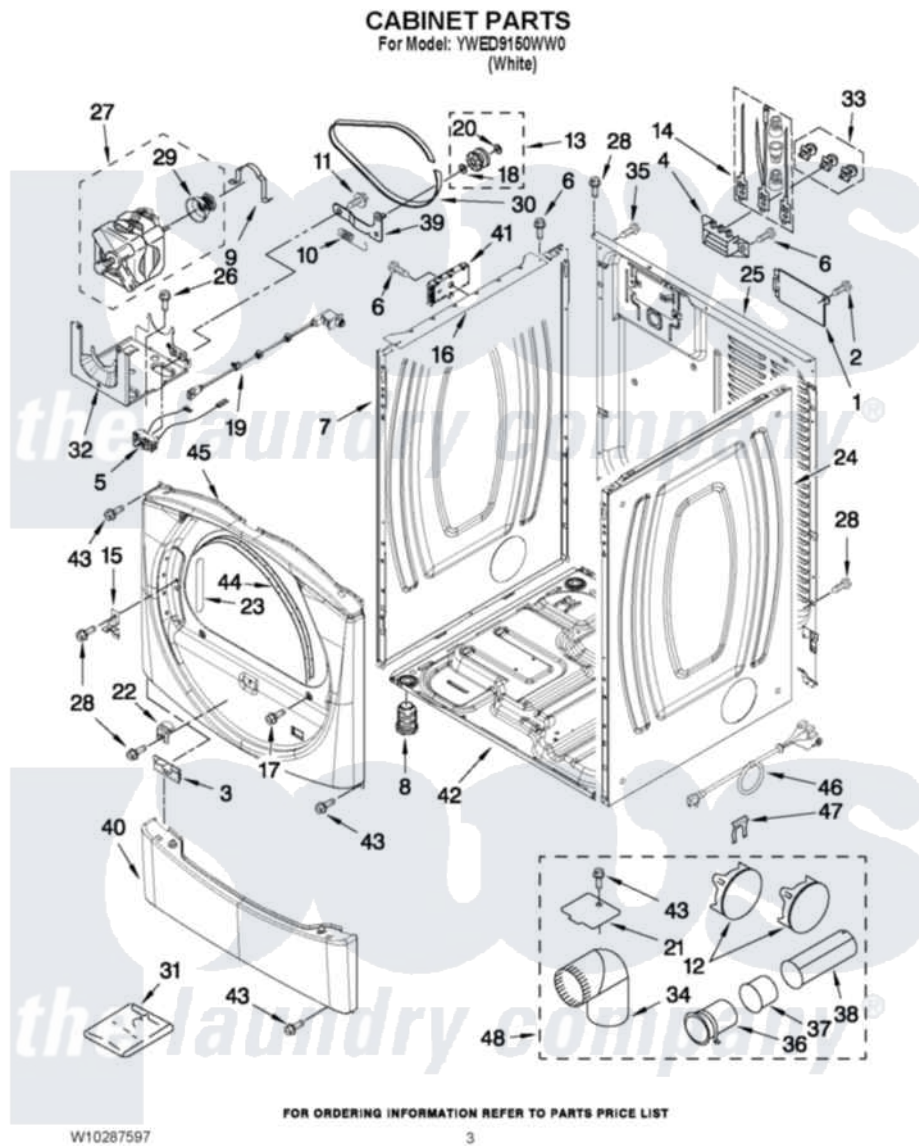

# Whirlpool YWED9150WW0 02 - CABINET PARTS

Whirlpool [Residential Whirlpool YWED9150WW0 Dryer Parts](#) Parts Diagram 02 - CABINET PARTS  
Click on the part number to view part

Item	Original Part Number	Replaced By	Status	Part Description
1	8576583	<a href="#">W10119283</a>		Cover, Terminal Block
2	3390814	<a href="#">90767</a>		Screw, 8A X 3/8 HeX Washer Head Tapping
3	<a href="#">8519459</a>			Clip, Toe Panel
4	<a href="#">3397659</a>			Block, Terminal
5	W10246525	<a href="#">W10314253</a>		Switch, Assembly Broken Belt
6	<a href="#">90767</a>			Screw, 8A X 3/8 HeX Washer Head Tapping
7	<a href="#">8565054</a>			Panel, Side
8	3392100	<a href="#">49621</a>		Feet-Leveling
NI	<a href="#">279810</a>			Foot-Optional
9	<a href="#">660658</a>			Clamp, Motor Mounting 343481 685441
10	<a href="#">3387374</a>			Spring, Idler
11	<a href="#">3389420</a>			Retainer-Idler 1/4-20 X 1/16
12	<a href="#">49252</a>			Plug, Multivent
13	3388672	<a href="#">279640</a>		Pulley-ldr