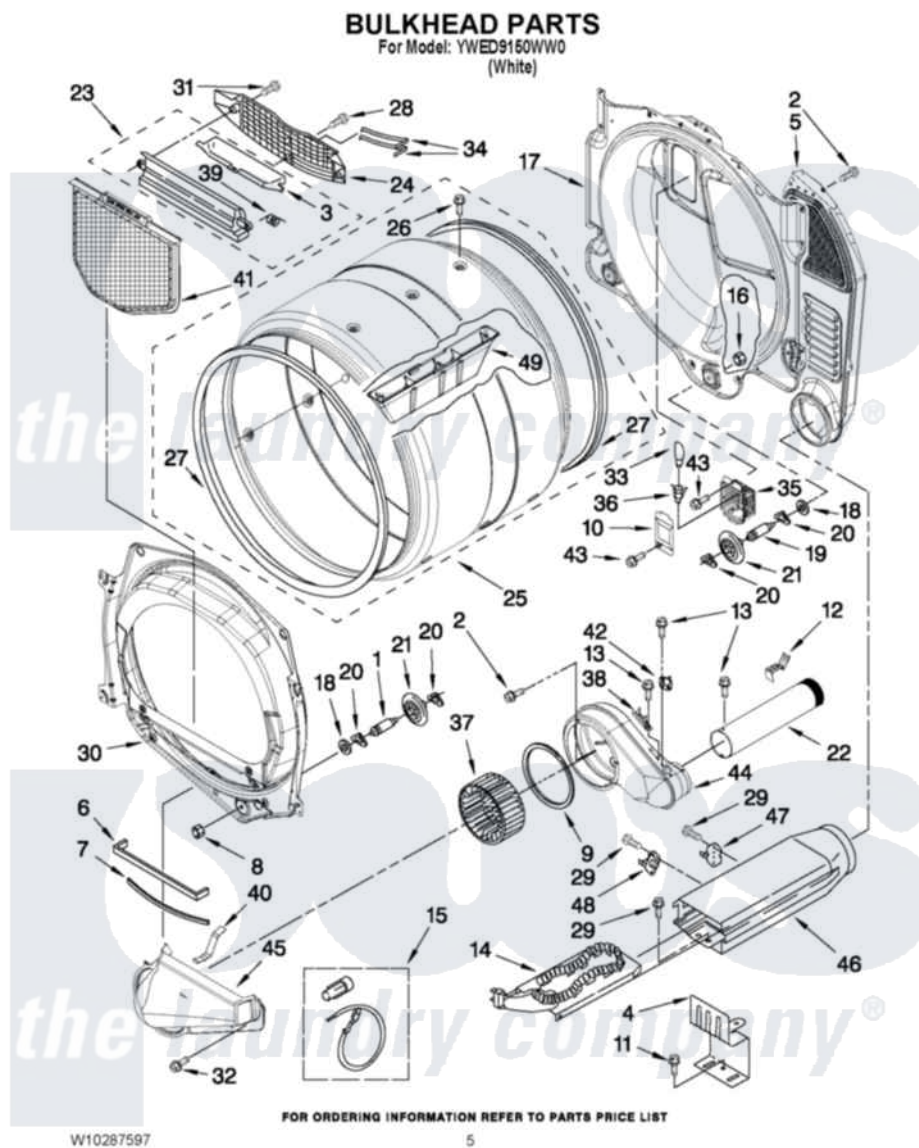

# Whirlpool YWED9150WW0 03 - BULKHEAD PARTS

Whirlpool Residential Whirlpool YWED9150WW0 Dryer Parts Parts Diagram 03 - BULKHEAD PARTS  
Click on the part number to view part

Item	Original Part Number	Replaced By	Status	Part Description
1	8575324	<a href="#">W10359271</a>		Shaft, Drum Roller Threads
2	3390647	<a href="#">488729</a>		Screw
3	<a href="#">W10153413</a>			Door, Lint Screen
4	<a href="#">8066099</a>			Bracket, Heater Box
5	697354	<a href="#">3387911</a>		Duct-Air
6	<a href="#">697813</a>			Seal, Outlet Housing
7	697814	<a href="#">697813</a>		Seal, Outlet Housing
8	3934666	<a href="#">W10080210</a>		Nut, 3/8 X 16
9	<a href="#">697770</a>			Seal, Cover Plate Blower Housing
10	3402841	<a href="#">8532165</a>		Lens, Drum Light
11	<a href="#">693995</a>			Screw, Hex Head
12	<a href="#">8572105</a>			Retainer, Toe Panel
13	8533971	<a href="#">90767</a>		Screw, 8A X 3/8 HeX Washer Head Tapping
14	<a href="#">3387747</a>			Element, Heater
15	<a href="#">279457</a>			Wire Kit, Terminal