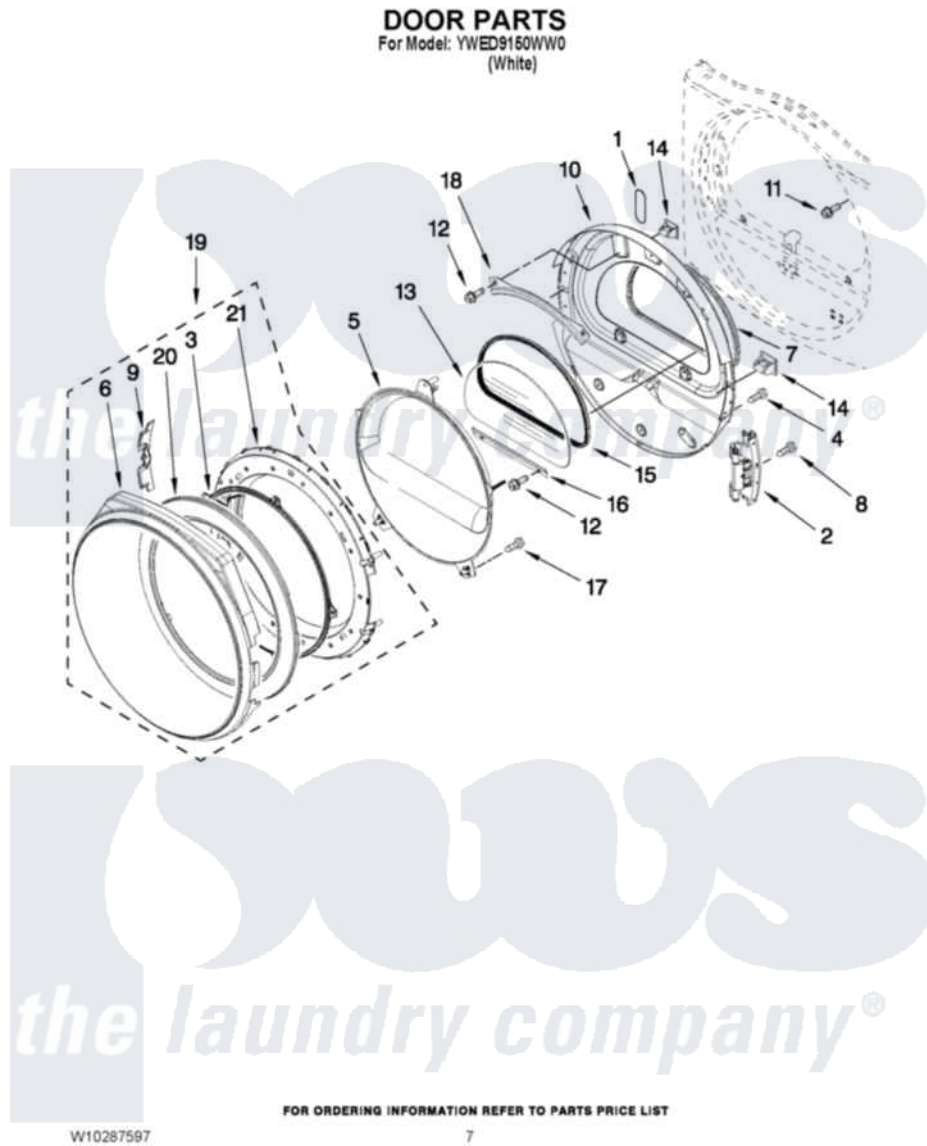

Whirlpool YWED9150WW0 04 - DOOR PARTS

Whirlpool [Residential Whirlpool YWED9150WW0 Dryer Parts](#) Parts Diagram 04 - DOOR PARTS
Click on the part number to view part

Item	Original Part Number	Replaced By	Status	Part Description
1	W10256915			Label, Hinge Hole Cover
2	8578887			Door Hinge Assembly
3	N/P		Not Available	SCREEN, DOOR (NOT SERVICEABLE SPERATELY, ORDER ITEM. 19)
4	8534044			Screw, 8-18 X 1/2
5	W10215764			Door, Intermediate Stationary
6	W10215757			Trim, Door Ring Outer
7	W10163915			Door Seal
8	W10159996			Screw, 10-24 X 25/64
9	W10215766			Door Trim, Hinge Cover
10	W10259900	W10164062		Door Assembly
11	355515			Screw, 8-18 X 11/16
12	3393258	3373329D		Screw
13	8565117	W10286878		Window
14	690081	279570		Latch
15	8579663			Seal, Window

16	8519354		Retainer-Window
17	8534022		Screw, 8-18 X 1/16
18	8519356		Retainer-Window
19	W10215755		Door Assembly Outer
20	N/P	Not Available	TRIM-DOOR INNER RING (NOT SERVICEABLE SEPERATELY, ORDER ITEM. 19)
21	W10215762	W10431338	Door