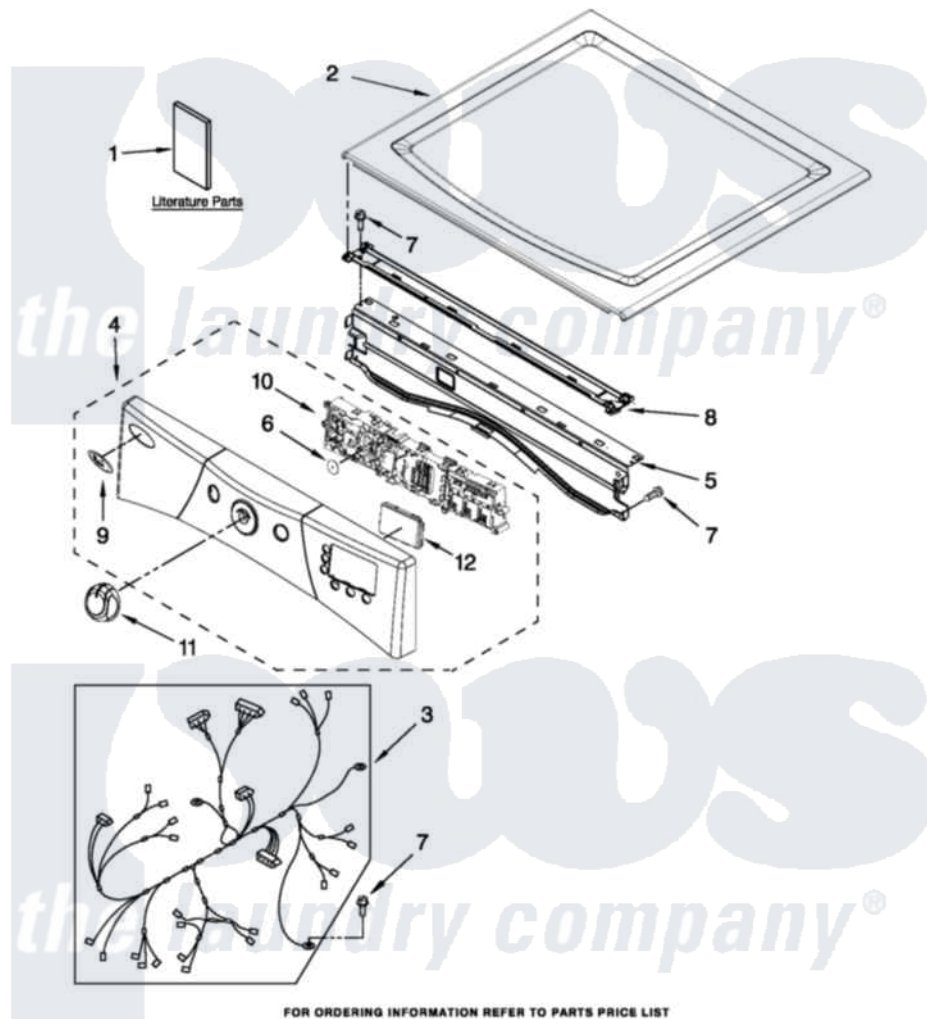

Whirlpool YWED9151YW0 01 - TOP AND CONSOLE PARTS

TOP AND CONSOLE PARTS For Model: YWED9151YW0 (White)

27" Electric Dryer

FOR ORDERING INFORMATION REFER TO PARTS PRICE LIST

02-12 Printed in U.S.A. (JLP) (ire)

1

Part No. W10418057 Rev. A

Whirlpool Residential Whirlpool YWED9151YW0 Dryer Parts Parts Diagram 01 - TOP AND CONSOLE PARTS
Click on the part number to view part

Item	Original Part Number	Replaced By	Status	Part Description
1	W10385092		Not Available	USE & CARE GUIDE
"	W10386307		Not Available	TECH SHEET
"	W10385100		Not Available	INSTALLATION INSTRUCTIONS
2	W10336080			Top
3	W10251444		Not Available	HARNESS, MAIN
4	W10380697			Panel, Console
5	8565237			Bracket, Console
6	8572039			Seal, User Interface
7	3390647	488729		Screw
8	W10266747			Channel-Water, Dryer
9	W10117943	8303811		Badge, Assembly
10	W10387226			Assembly, User Interface
11	W10370331	W10416463		Knob, Control
12	W10212742			Window, Led Display