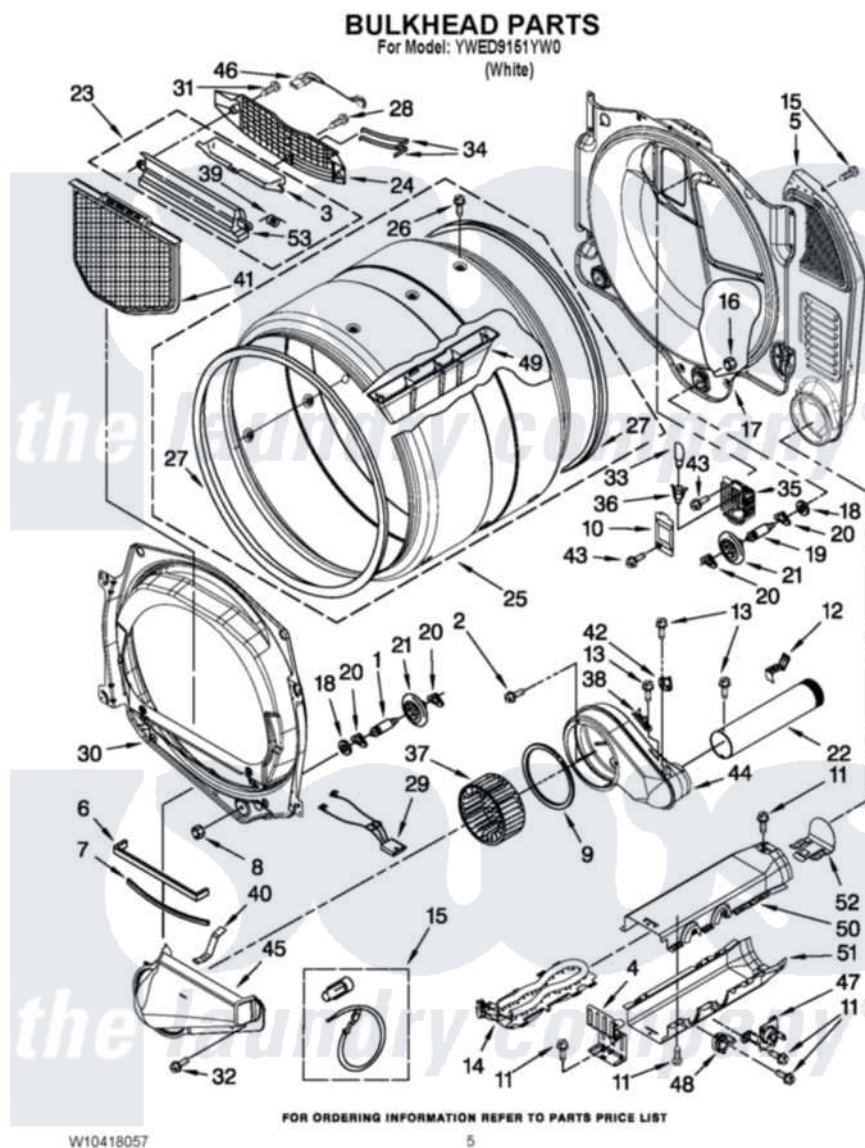

Whirlpool YWED9151YW0 03 - BULKHEAD PARTS

Whirlpool Residential Whirlpool YWED9151YW0 Dryer Parts Parts Diagram 03 - BULKHEAD PARTS
 Click on the part number to view part

Item	Original Part Number	Replaced By	Status	Part Description
1	W10359271			Shaft, Drum Roller Threads
2	3390647	488729		Screw
3	W10153413			Door, Lint Screen
4	8066099			Bracket, Heater Box
5	697354	3387911		Duct-Air
6	697813			Seal, Outlet Housing
7	697814	697813		Seal, Outlet Housing
8	3934666	W10080210		Nut, 3/8 X 16
9	697770			Seal, Cover Plate Blower Housing
10	3402841	8532165		Lens, Drum Light
11	693995			Screw, Hex Head
12	8572105			Retainer, Toe Panel
13	8533971	90767		Screw, 8A X 3/8 HeX Washer Head Tapping
14	8544771			Heater Element
15	279457			Wire Kit, Terminal

16	W10001120	W10080190	Nut, 3/8-16
17	W10080170		Bulkhead, Rear
18	3387459	W10080960	Washer, Support
19	W10359272		Shaft, Roller Drum Threads
20	690997		Washer, Thrust
21	W10314171		Roller, Support Assembly
22	8563728		Exhaust Pipe
23	W10153423		Outlet Grille, Housing Assembly
24	W10153412		Grille, Outlet
25	W10153420		Complete Drum Assembly
26	W10219342		Screw, Baffle Mounting
27	W10166807	280114	Seal
28	695240	488729	Screw
29	3406653		Harness, Sensor
30	8565061		Bulkhead, Front
31	3387230		Screw, 10-16 X 13/16
32	489463		Screw, 8-18 X 1/16
33	3406124	22002263	Lamp
34	3387223		Electrode, Sensor
35	8578825		Bracket, Drum Light
36	W10214261		Socket, Drum Light Assembly
37	697772		Wheel, Blower
38	3392519		Thermal Limiter
39	3394986		Spring, Lint Screen Door
40	W10345456	8066208	Clip-Exhaust
41	W10049370	W10120998	Screen
42	8577274		Thermostat 295F
43	3390647	488729	Screw
44	8544362	W10119255	Housing, Blower
45	8066168	W10128606	Duct-Lint
46	W10110975		Harness, Sensor
47	8318314	279973	Kit, Thermal Cut-Off
48	3391914		Thermostat 295 F
49	W10153409		Baffle, Drum
50	8544769		Housing, Blower Lint Duct Assembly
51	8544770		Housing Slot, Heater Box
52	8544776		Flange, Heater Box
53	W10153414		Outlet, Housing Assembly