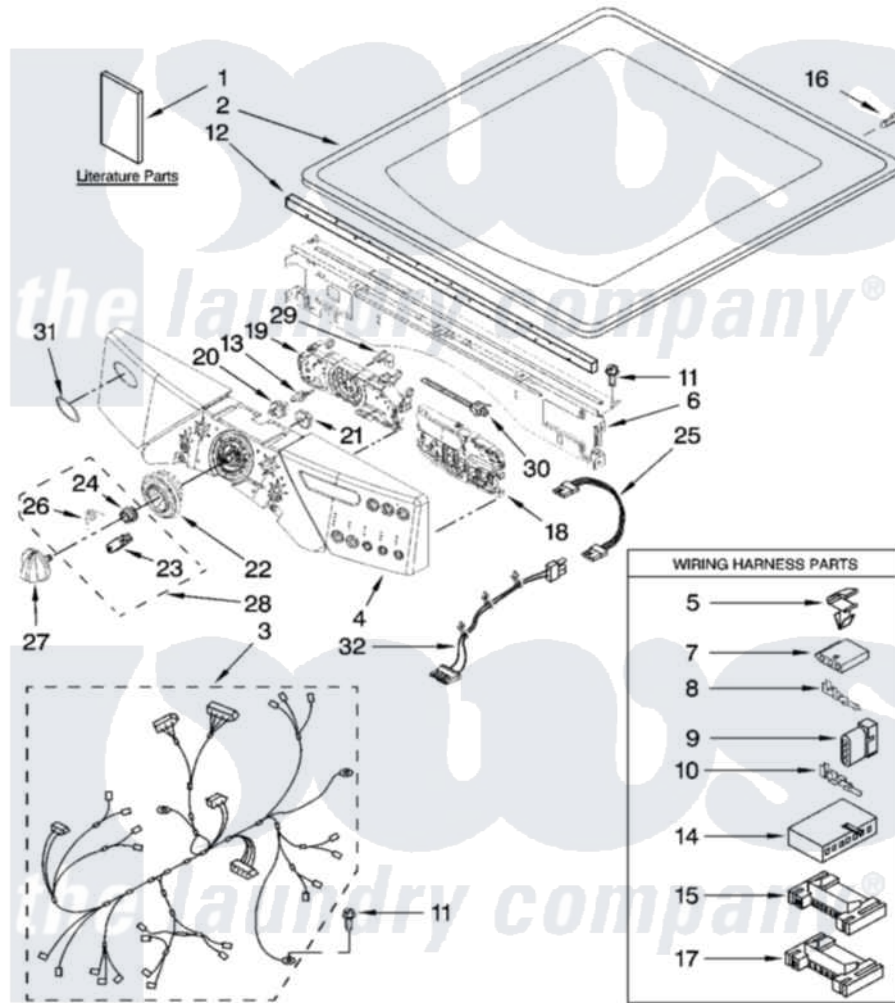

Whirlpool YWED9200SQ 01 - TOP AND CONSOLE PARTS

TOP AND CONSOLE PARTS

For Models: YWED9200SQ
(White)

ELECTRIC DRYER

8-07 Litho in U.S.A.(LT)

1

Part No. W10120493 Rev. C

Whirlpool Residential Whirlpool YWED9200SQ Dryer Parts Parts Diagram 01 - TOP AND CONSOLE PARTS
Click on the part number to view part

Item	Original Part Number	Replaced By	Status	Part Description
1	W10110849		Not Available	Use & Care Guide
"	W10110640		Not Available	Tech Sheet
"	W10111226		Not Available	Guide, Quick Start
2	3980634	W10117263		Top
3	W10074130			Harness, Main
4	W10116694			Panel, Console
5	3394427			Clip-Harness
6	W10006840	W10215656		Bracket, Console
7	353424			Plug, Terminal
8	94614			Terminal
9	3936144			Do-It-Yourself Repair Manuals
10	94613	596797		Terminal
11	3390647	488729		Screw
12	W10112267			Foam-Seal Control Bracket
13	W10030070	W10012480		Kit
14	3936150			Connector, 7-Circuit

15	3395683		Receptacle, Multi-Terminal
16	8281225		Screw, 8-18 X 1/2
17	2203186		Connector, 5-Circuit
18	W10031420	W10294578	Kit
19	W10031410		User Interface
20	W10012430		Encoder, Wheel Kit.
21	W10012440		Retainer-Snap
22	W10012410		Knob, Light Ring
23	W10012810	280230	Encoder, Wheel Kit.
24	W10012450	280230	Encoder, Wheel Kit.
25	W10095960		Harness, Communication
26	W10012820	280230	Encoder, Wheel Kit.
27	W10116701		Knob, Control
28	280230		Encoder, Wheel Kit.
29	W10112268		Clip-Harness
30	3391018		Tie Cable
31	W10117943	8303811	Badge, Assembly
32	W10110976		Cube, Cable