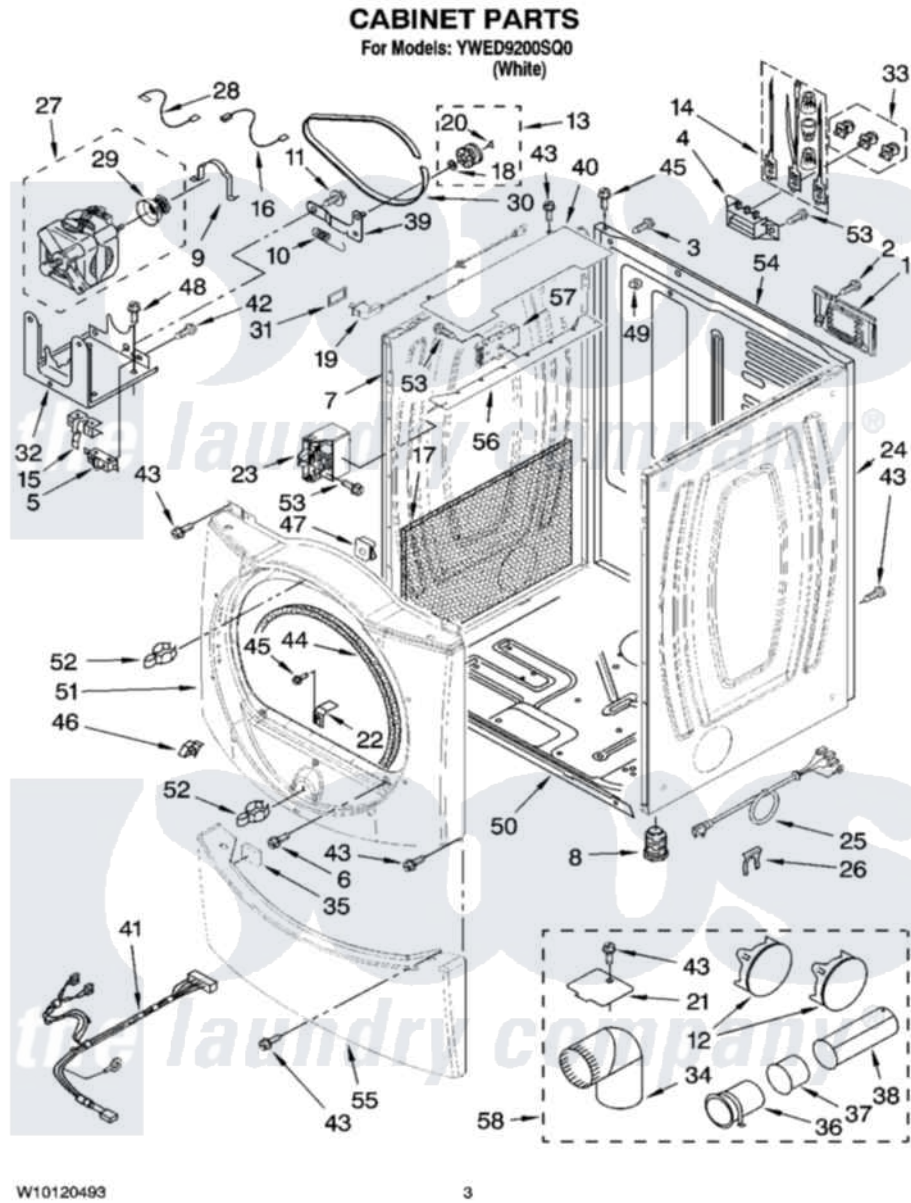

Whirlpool YWED9200SQ0 02 - CABINET PARTS

W10120493

3

Whirlpool [Residential Whirlpool YWED9200SQ0 Dryer Parts](#) Parts Diagram 02 - CABINET PARTS
Click on the part number to view part

Item	Original Part Number	Replaced By	Status	Part Description
1	8576583	W10119283		Cover, Terminal Block
2	3390814	90767		Screw, 8A X 3/8 HeX Washer Head Tapping
3	697776	4331106		Screw, No.10-32 X 7/16
4	3397659			Block, Terminal
5	3394881	279782		Switch-Lid
6	3357011	308685		Side Trim)
7	W10138989	W10117272		Panel
8	3392100	49621		Feet-Leveling
"	279810			Foot-Optional
9	660658			Clamp, Motor Mounting 343481 685441
10	3387374			Spring, Idler
11	3389420			Retainer-Idler 1/4-20 X 1/16
12	697750	W10470674		Dryer Exhaust Kit
13	3388672	279640		Pulley-ldr
14	279218			Terminal Tinned And Brass