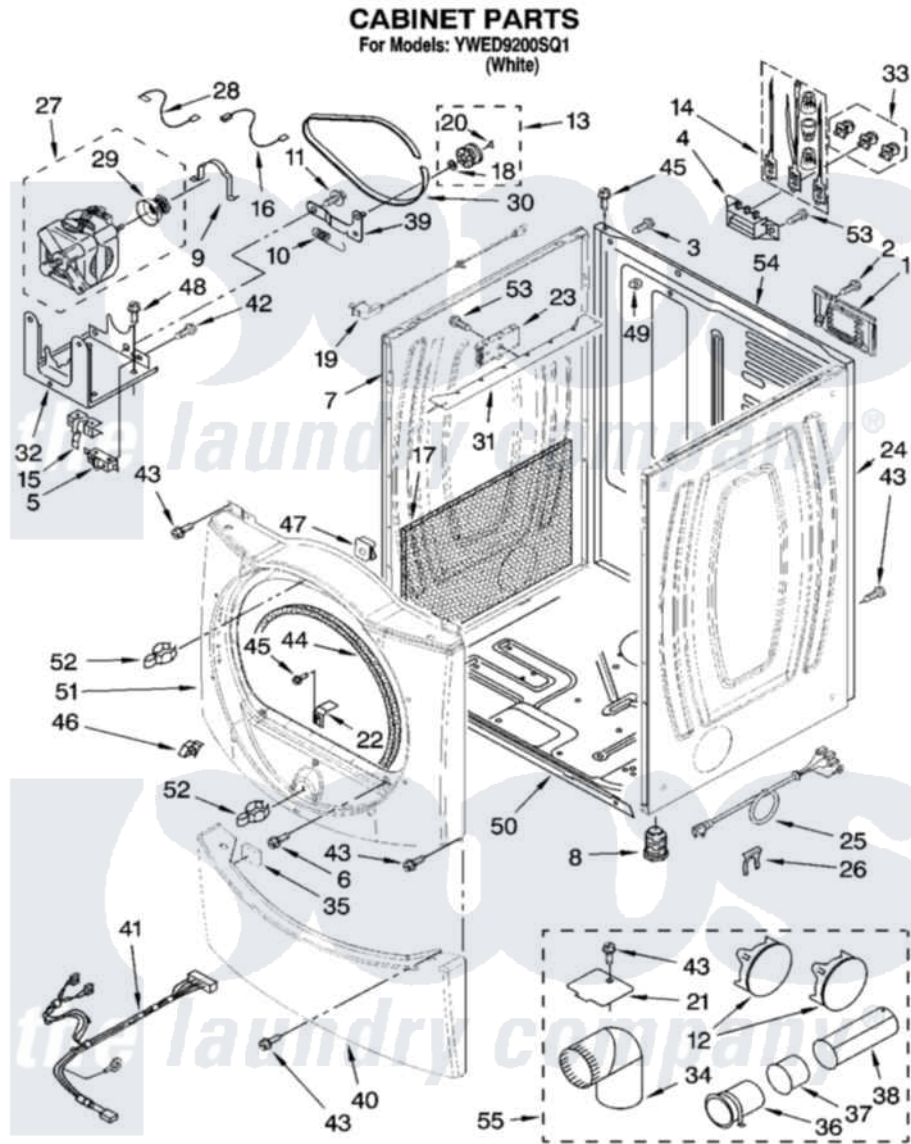

Whirlpool YWED9200SQ1 02 - CABINET PARTS

W10194548

3

Whirlpool [Residential Whirlpool YWED9200SQ1 Dryer Parts](#) Parts Diagram 02 - CABINET PARTS
Click on the part number to view part

Item	Original Part Number	Replaced By	Status	Part Description
1	8576583	W10119283		Cover, Terminal Block
2	3390814	90767		Screw, 8A X 3/8 HeX Washer Head Tapping
3	8533974	4331106		Screw, No.10-32 X 7/16
4	3397659			Block, Terminal
5	3394881	279782		Switch-Lid
6	3357011	308685		Side Trim)
7	W10192435			Panel, Side
8	3392100	49621		Feet-Leveling
"	279810			Foot-Optional
9	660658			Clamp, Motor Mounting 343481 685441
10	3387374			Spring, Idler
11	3389420			Retainer-Idler 1/4-20 X 1/16
12	697750	W10470674		Dryer Exhaust Kit
13	3388672	279640		Pulley-ldr
14	279218			Terminal Tinned And Brass